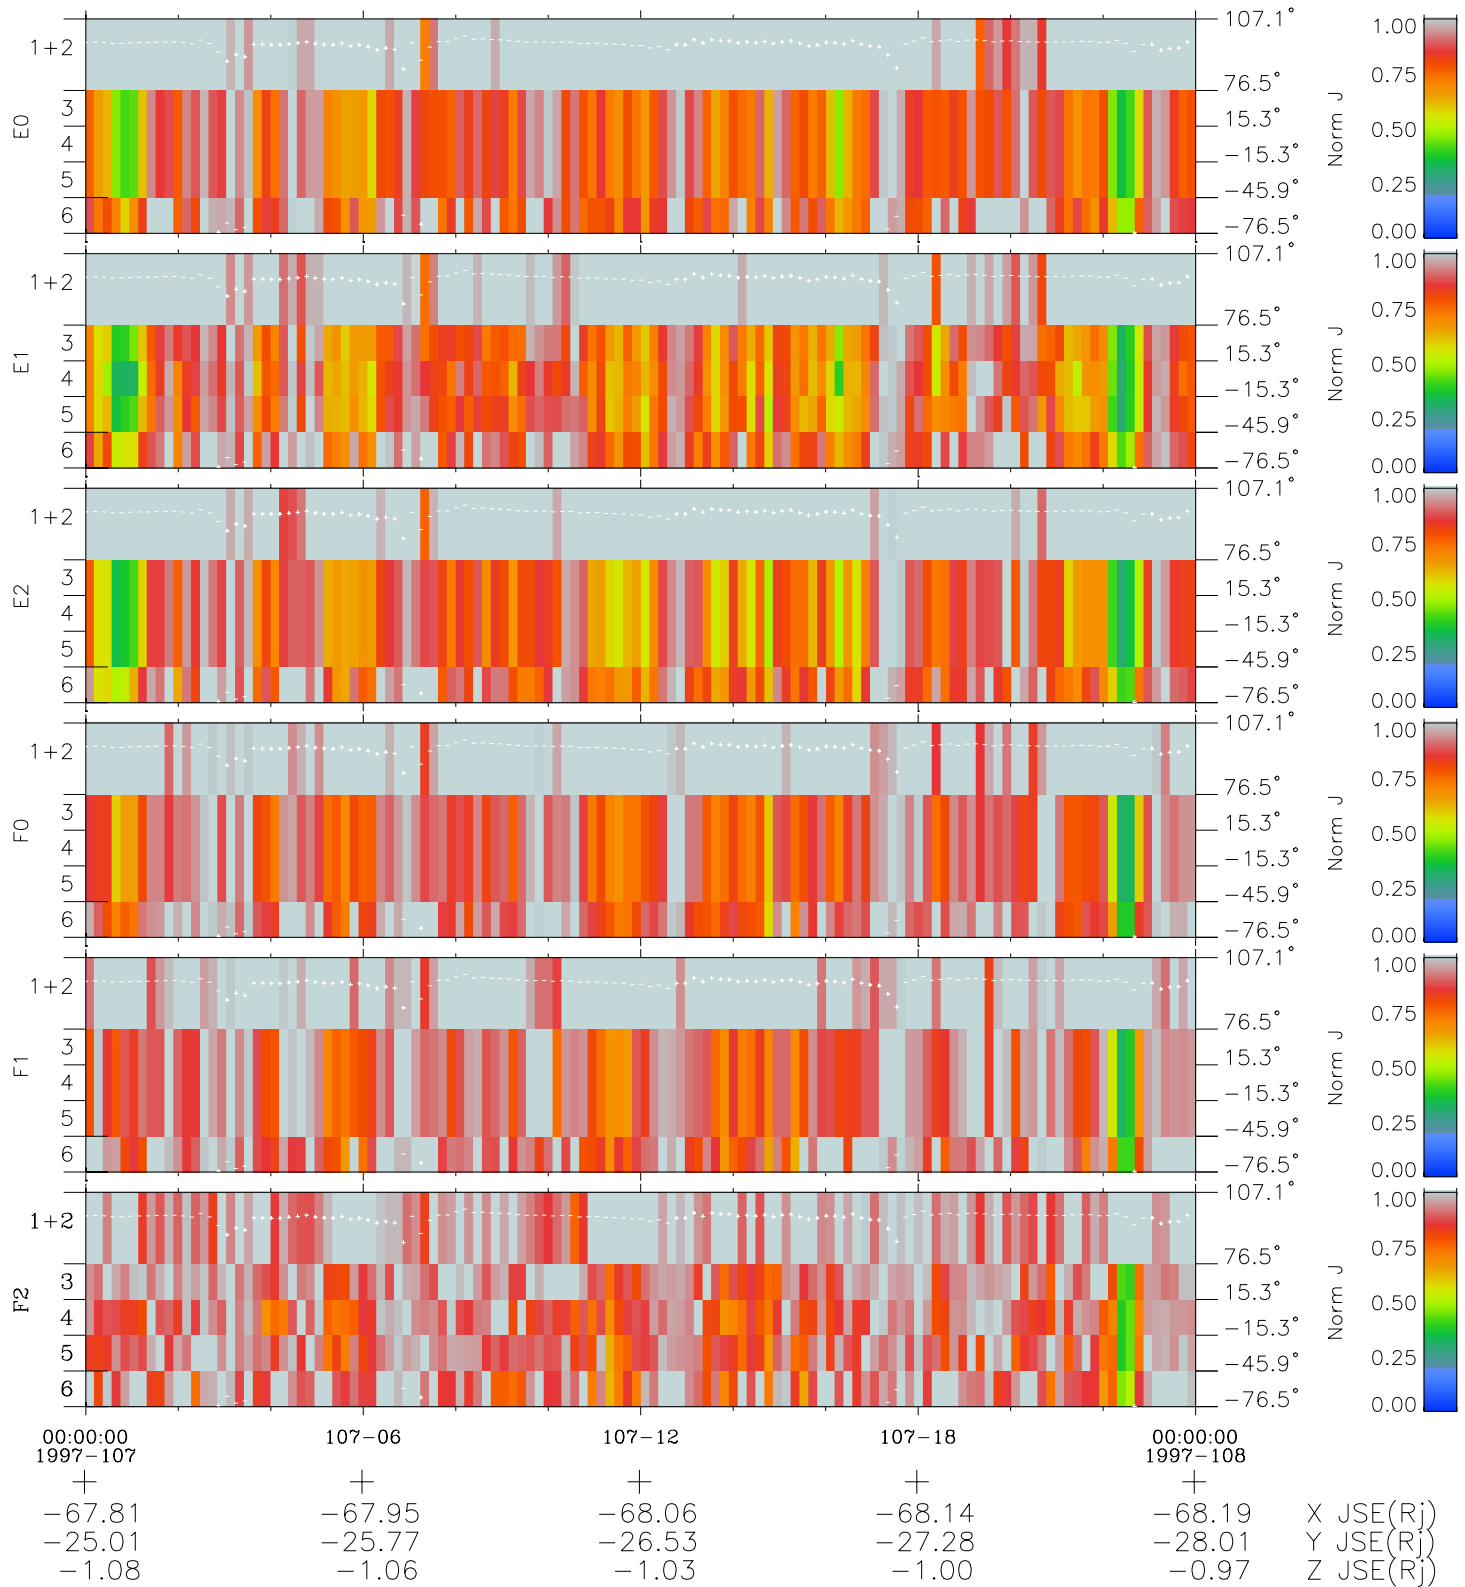

# Galileo EPD Real Elevation Anisotropies 97107

Software Version: RTELEV\_NORM V 1.20  
Data Production: 06-03-00  
Plot Production: Sat Sep 15 04:17:26 2001  
Color File: wondr3  
Geofactor File: 1.1

- ◇ = Jupiter look direction
- = Corotation look direction