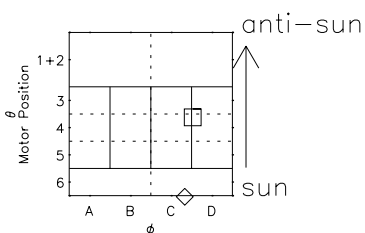

# Galileo EPD Real Elevation Anisotropies 97107

Software Version: RTELEV\_NORM V 1.20  
Data Production: 06-03-00  
Plot Production: Sat Sep 15 04:17:26 2001  
Color File: wondr3  
Geofactor File: 1.1

- ◇ = Jupiter look direction
- = Corotation look direction