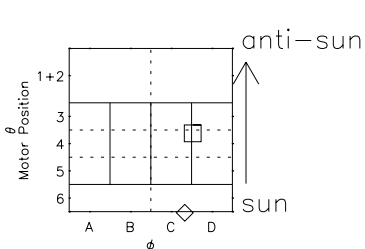

Galileo EPD Real Elevation Anisotropies 97107

Software Version: RTELEV_MEAN V 1.20
 Data Production: 06-03-00
 Plot Production: Sat Sep 15 04:17:03 2001
 Color File: wondr3
 Geofactor File: 1.1

- ◇ = Jupiter look direction
- = Corotation look direction