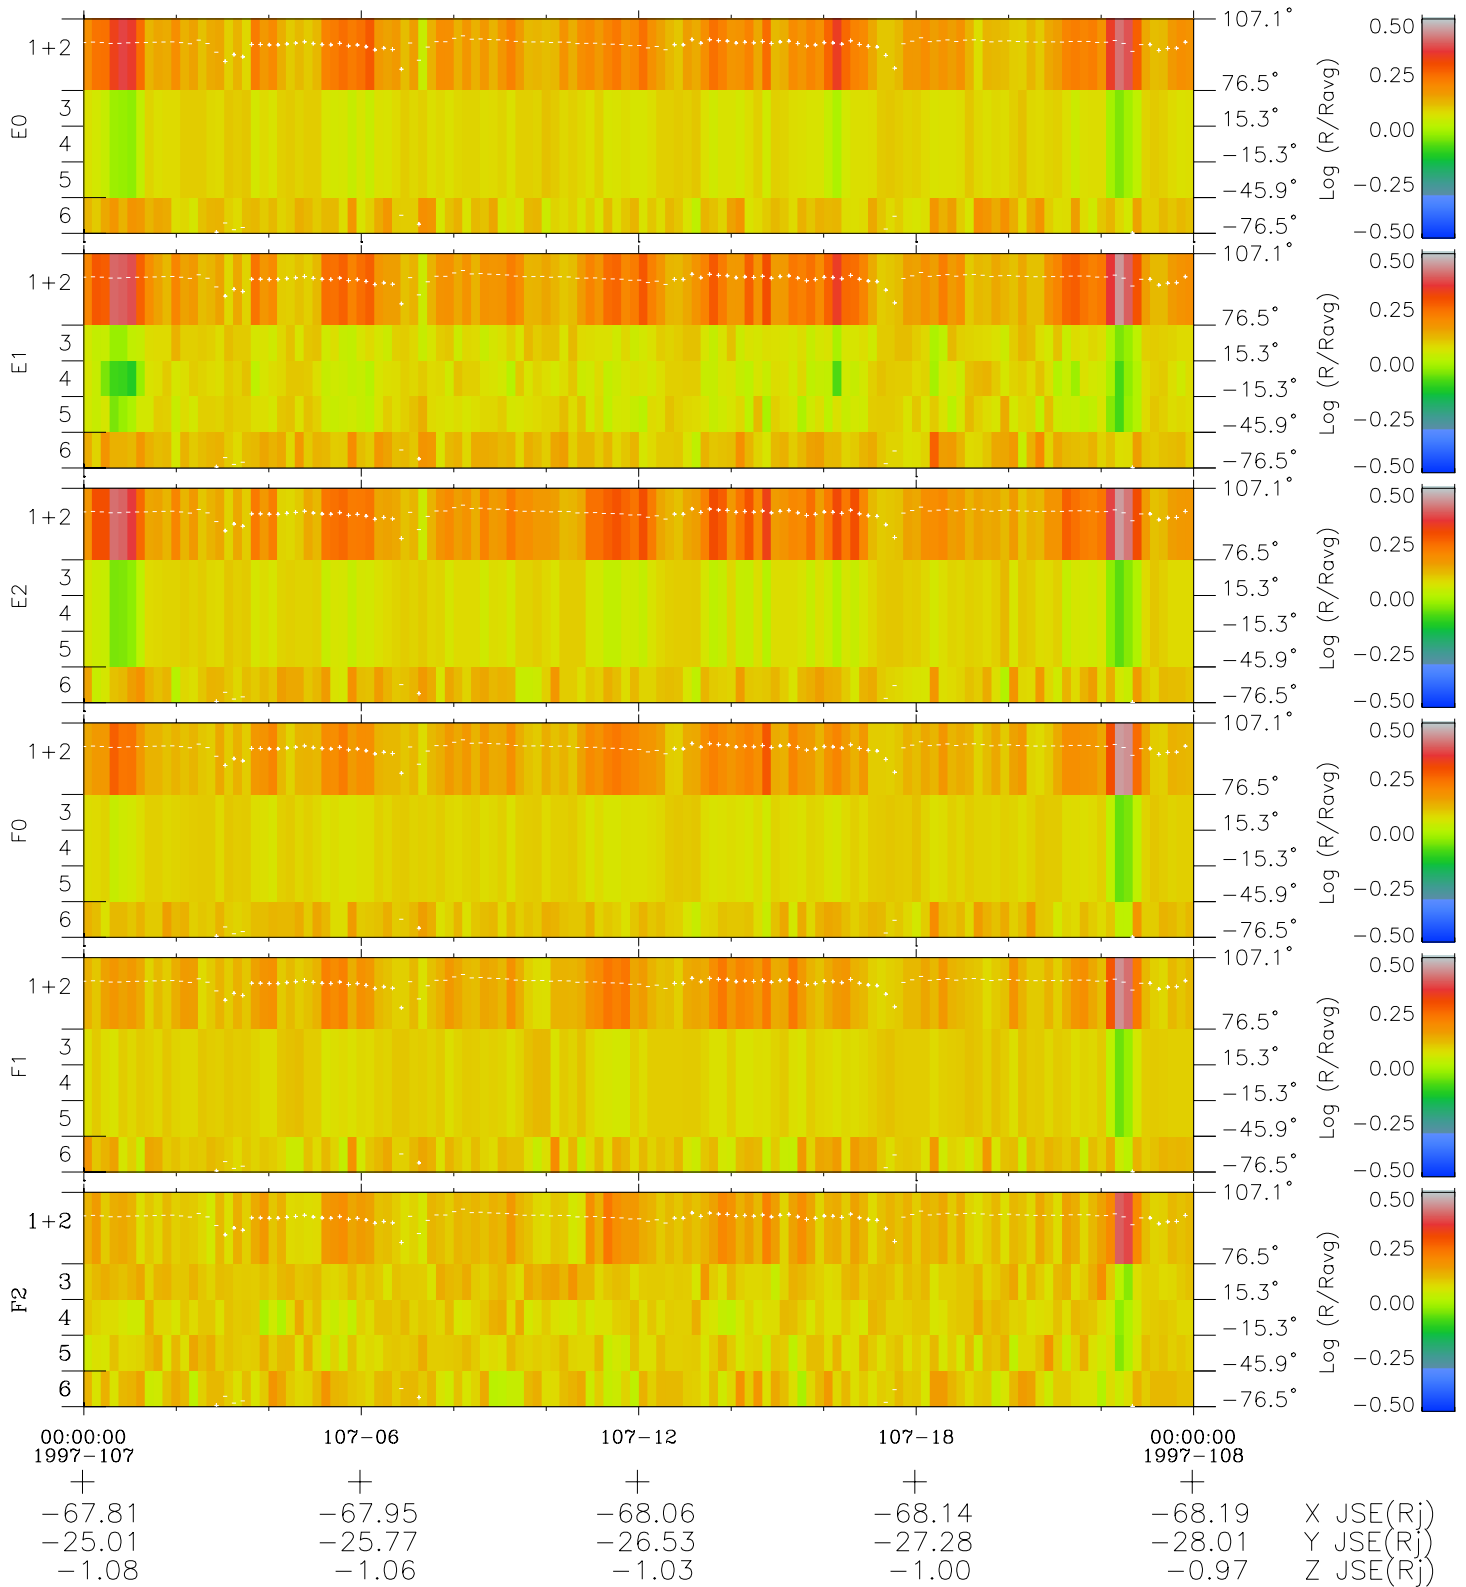

Galileo EPD Real Elevation Anisotropies 97107

Software Version: RTELEV_MEAN V 1.20
 Data Production: 06-03-00
 Plot Production: Sat Sep 15 04:17:03 2001
 Color File: wondr3
 Geofactor File: 1.1

- ◇ = Jupiter look direction
- = Corotation look direction