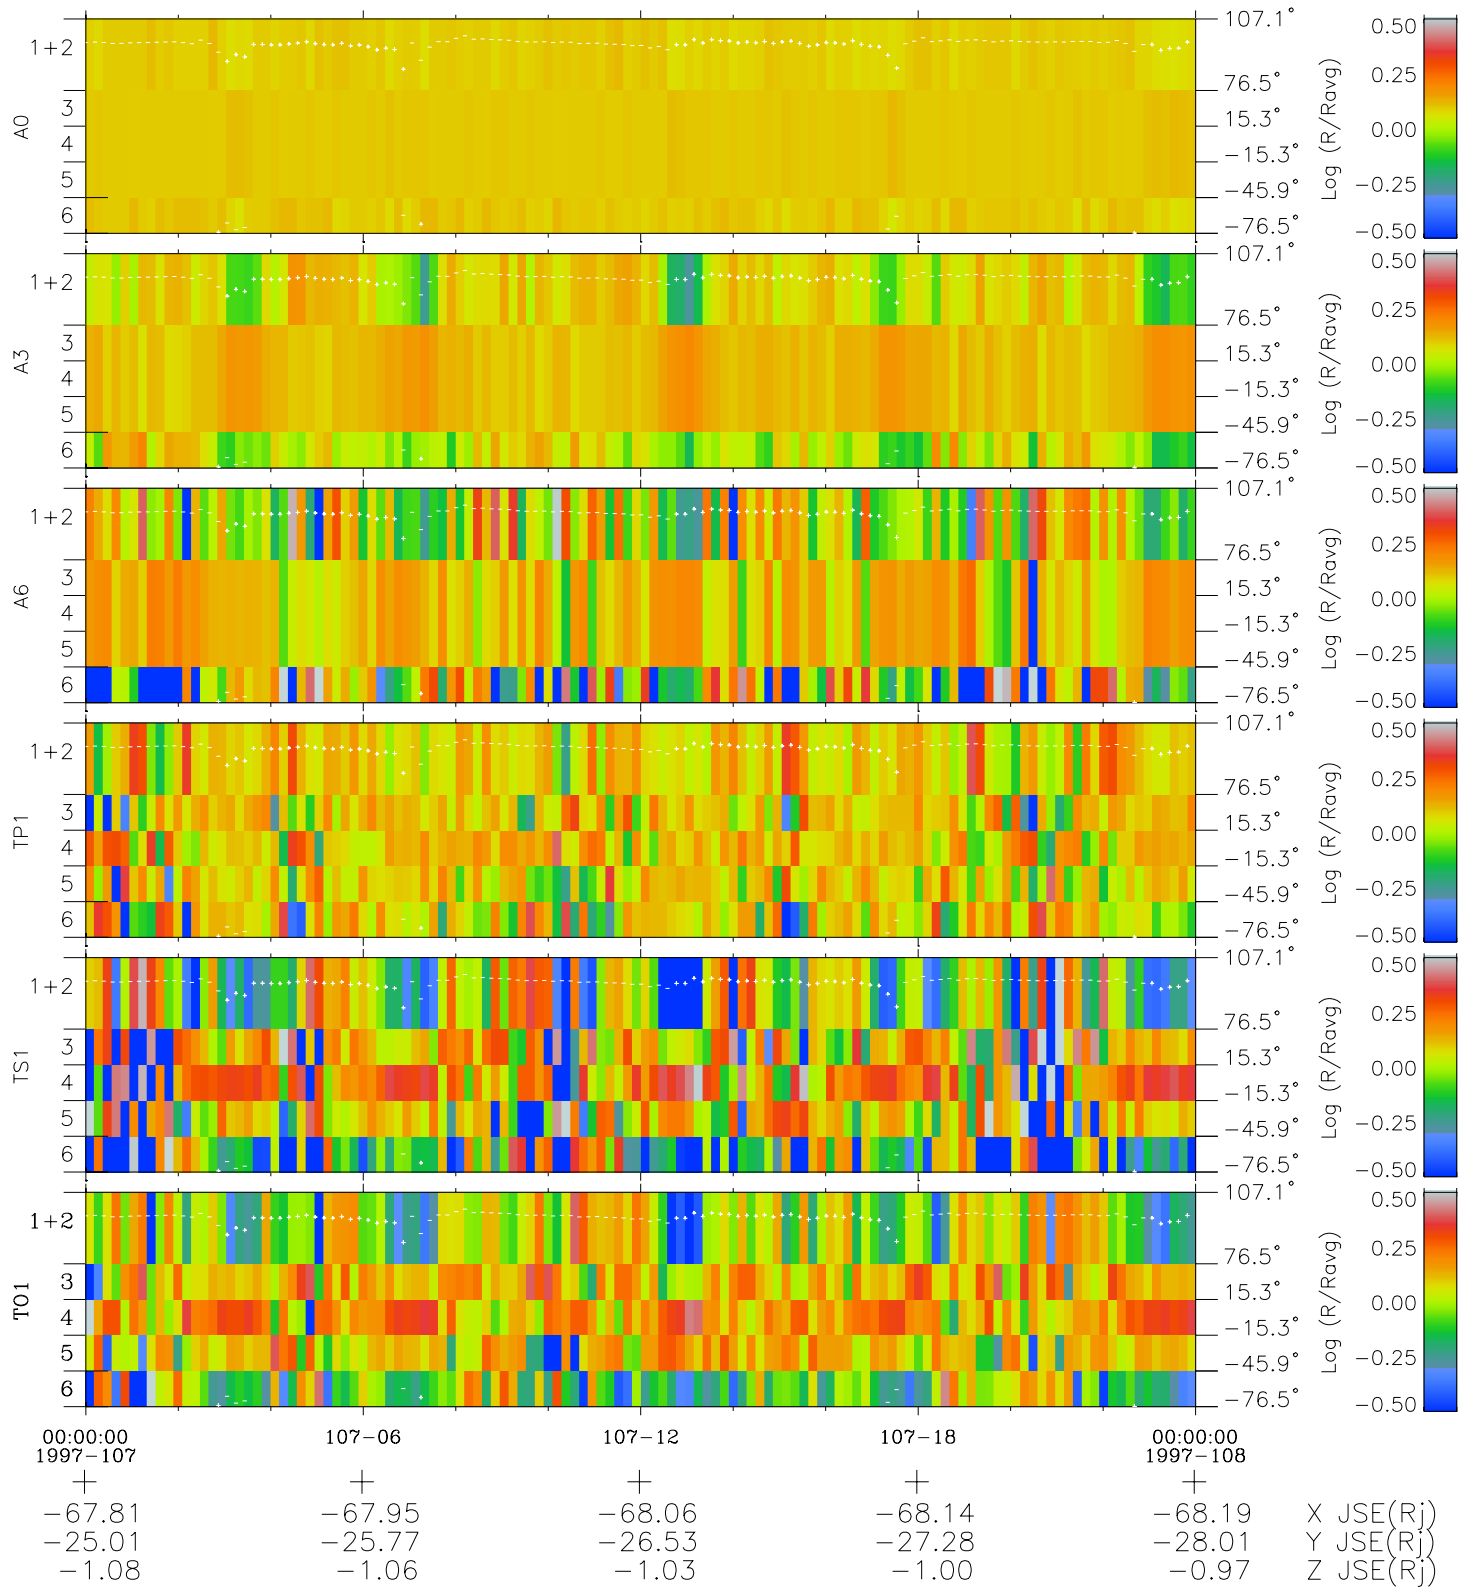

Galileo EPD Real Elevation Anisotropies 97107

Software Version: RTELEV_MEAN V 1.20
 Data Production: 06-03-00
 Plot Production: Sat Sep 15 04:16:57 2001
 Color File: wondr3
 Geofactor File: 1.1

- ◇ = Jupiter look direction
- = Corotation look direction