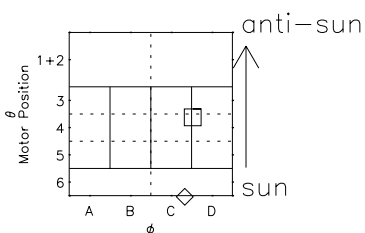

Galileo EPD Real Elevation Anisotropies 97107

Software Version: RTELEV_MEAN V 1.20
 Data Production: 06-03-00
 Plot Production: Sat Sep 15 04:16:57 2001
 Color File: wondr3
 Geofactor File: 1.1

- ◇ = Jupiter look direction
- = Corotation look direction