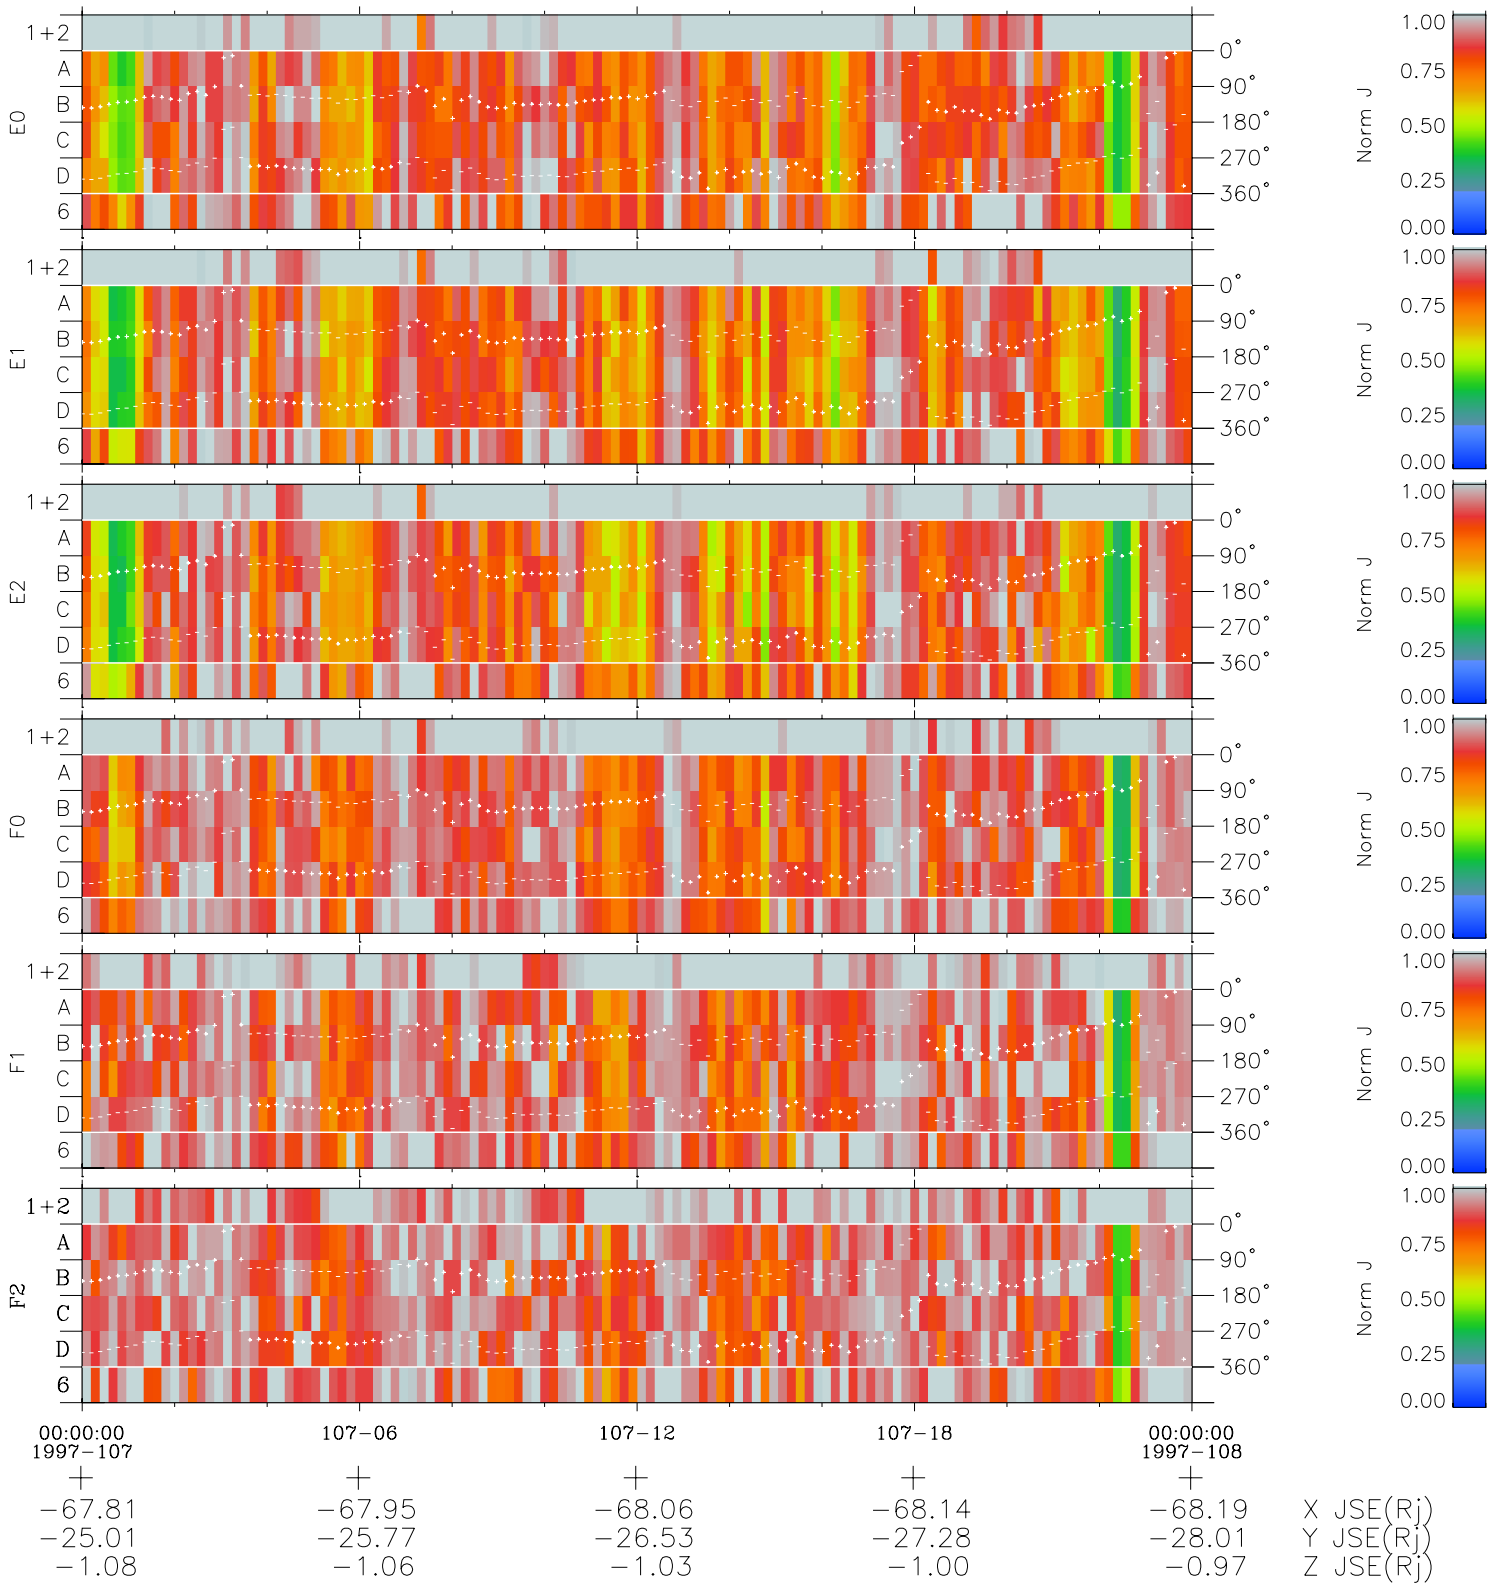

# Galileo EPD Real Time Azimuth Anisotropies 97107

Software Version: RTAZIM\_NORM V 1.20  
 Data Production: 06-03-00  
 Plot Production: Sat Sep 15 04:18:01 2001  
 Color File: wondr3  
 Geofactor File: 1.1

- ◇ = Jupiter look direction
- = Corotation look direction