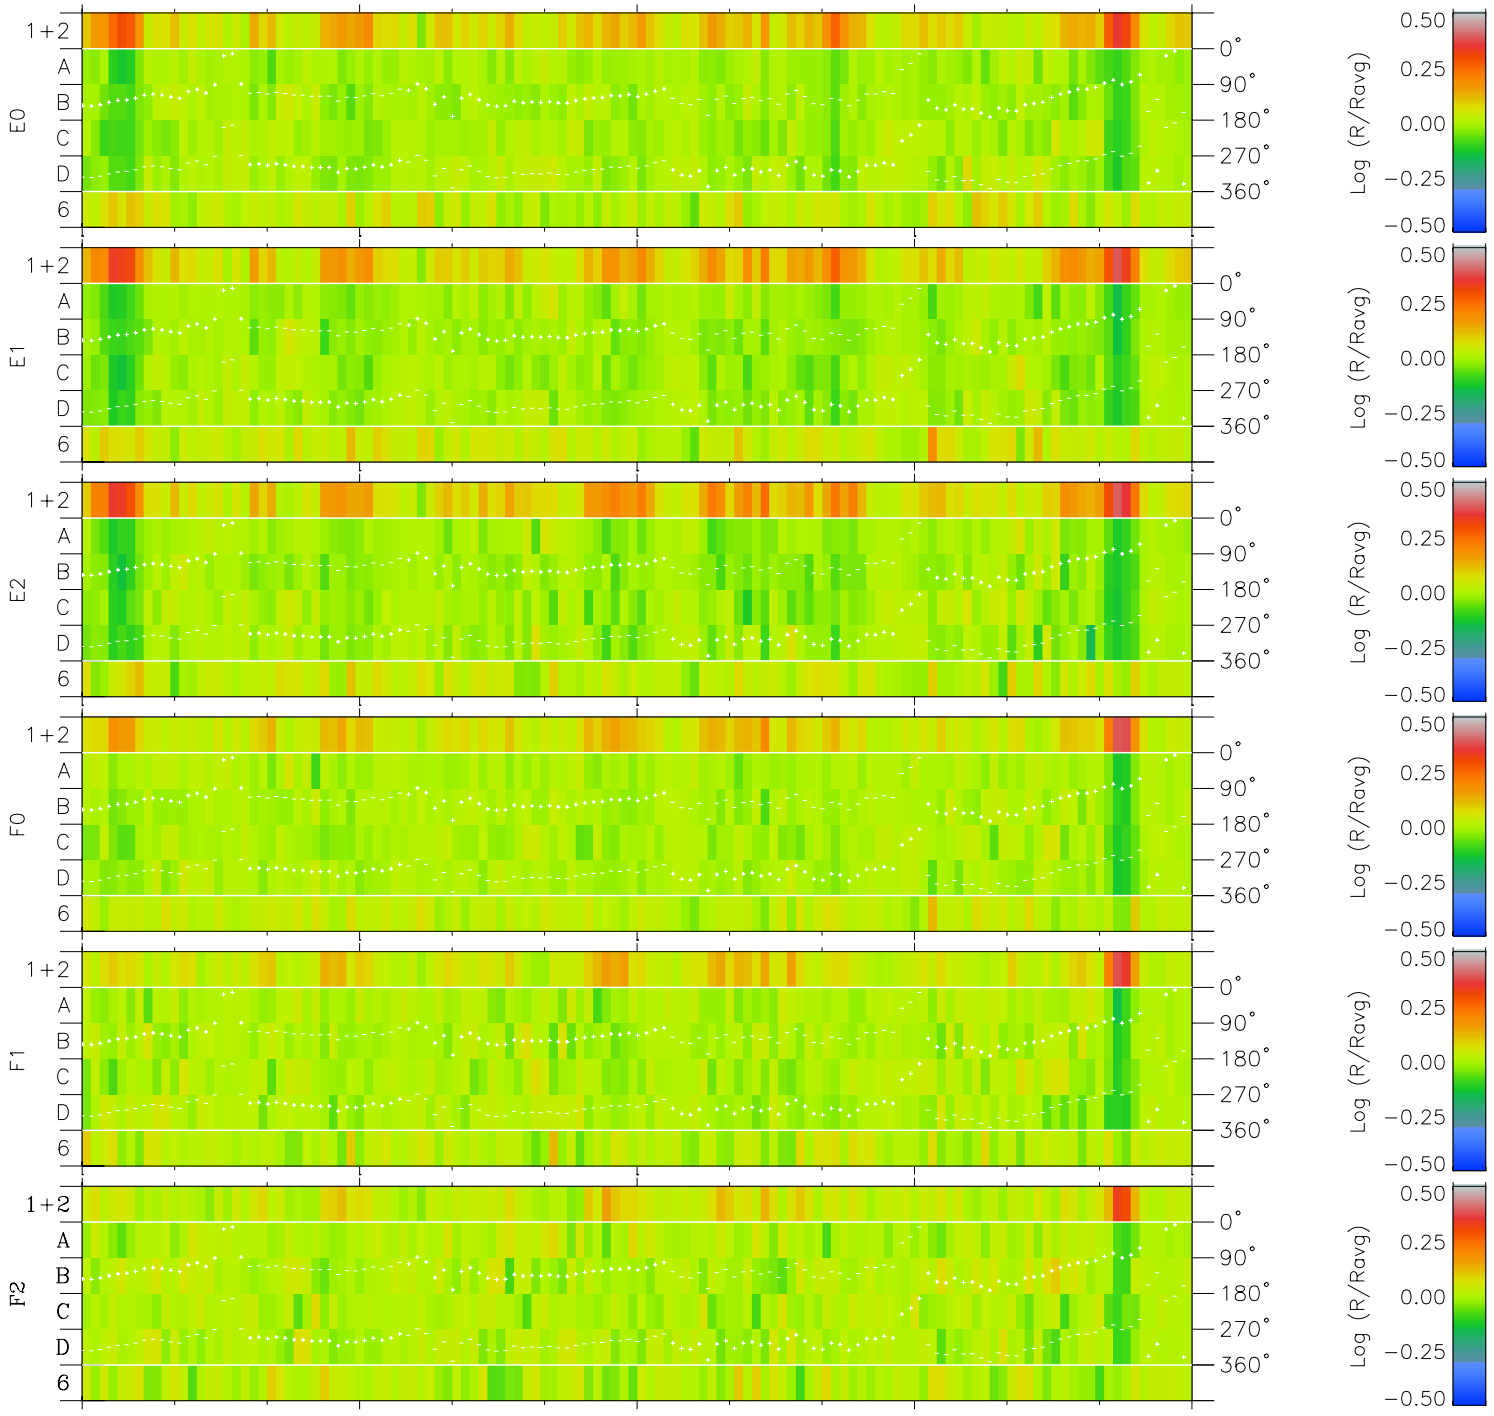

# Galileo EPD Real Time Azimuth Anisotropies 97107

Software Version: RTAZIM\_MEAN V 1.20  
 Data Production: 06-03-00  
 Plot Production: Sat Sep 15 04:17:38 2001  
 Color File: wondr3  
 Geofactor File: 1.1

00:00:00 1997-107	107-06	107-12	107-18	00:00:00 1997-108	
+	+	+	+	+	X JSE(R <sub>j</sub> )
-67.81	-67.95	-68.06	-68.14	-68.19	Y JSE(R <sub>j</sub> )
-25.01	-25.77	-26.53	-27.28	-28.01	Z JSE(R <sub>j</sub> )
-1.08	-1.06	-1.03	-1.00	-0.97	

◇ = Jupiter look direction  
 □ = Corotation look direction