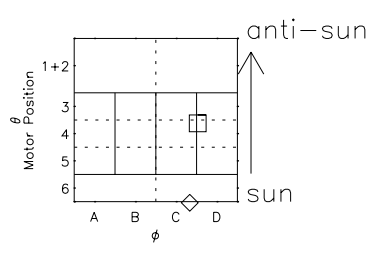

◇ = Jupiter look direction
□ = Corotation look direction