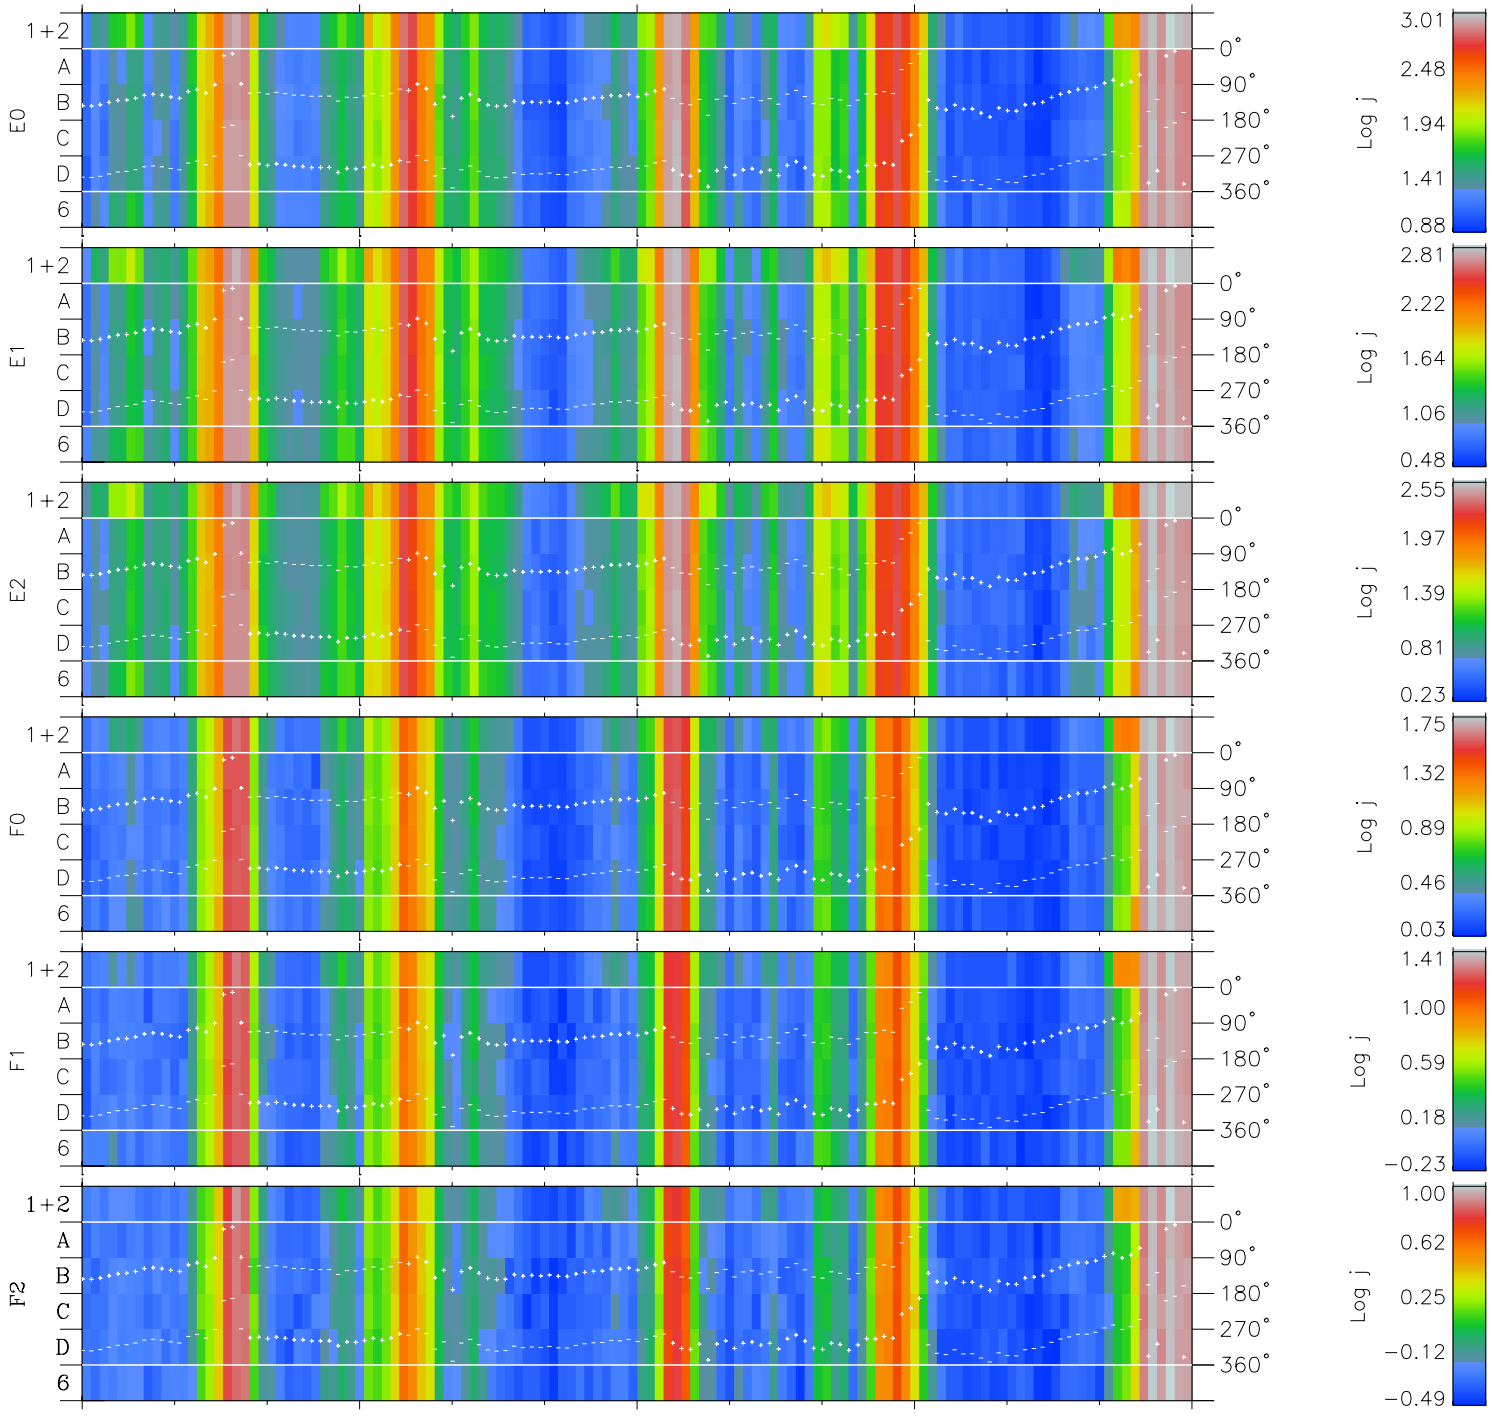

Galileo EPD Real Time Azimuth Anisotropies 97107

Software Version: RTAZIM_FLUX V 1.20
 Data Production: 06-03-00
 Plot Production: Sat Sep 15 04:17:49 2001
 Color File: wondr3
 Geofactor File: 1.1

00:00:00 1997-107	107-06	107-12	107-18	00:00:00 1997-108	
+	+	+	+	+	X JSE(R _j)
-67.81	-67.95	-68.06	-68.14	-68.19	Y JSE(R _j)
-25.01	-25.77	-26.53	-27.28	-28.01	Z JSE(R _j)
-1.08	-1.06	-1.03	-1.00	-0.97	

◇ = Jupiter look direction
 □ = Corotation look direction