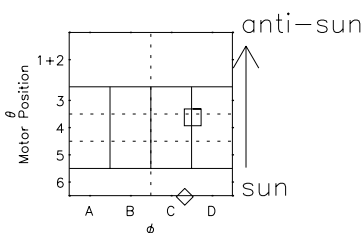

Galileo EPD Real Time Azimuth Anisotropies 97107

Software Version: RTAZIM_NORM V 1.20
 Data Production: 06-03-00
 Plot Production: Sat Sep 15 04:17:55 2001
 Color File: wondr3
 Geofactor File: 1.1

◇ = Jupiter look direction
 □ = Corotation look direction