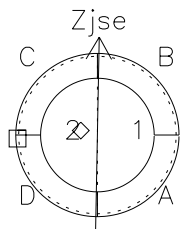

Galileo EPD Real Time Azimuth Anisotropies 97107

Software Version: RTAZIM_NORM V 1.20
 Data Production: 06-03-00
 Plot Production: Sat Sep 15 04:17:55 2001
 Color File: wondr3
 Geofactor File: 1.1

◇ = Jupiter look direction
 □ = Corotation look direction