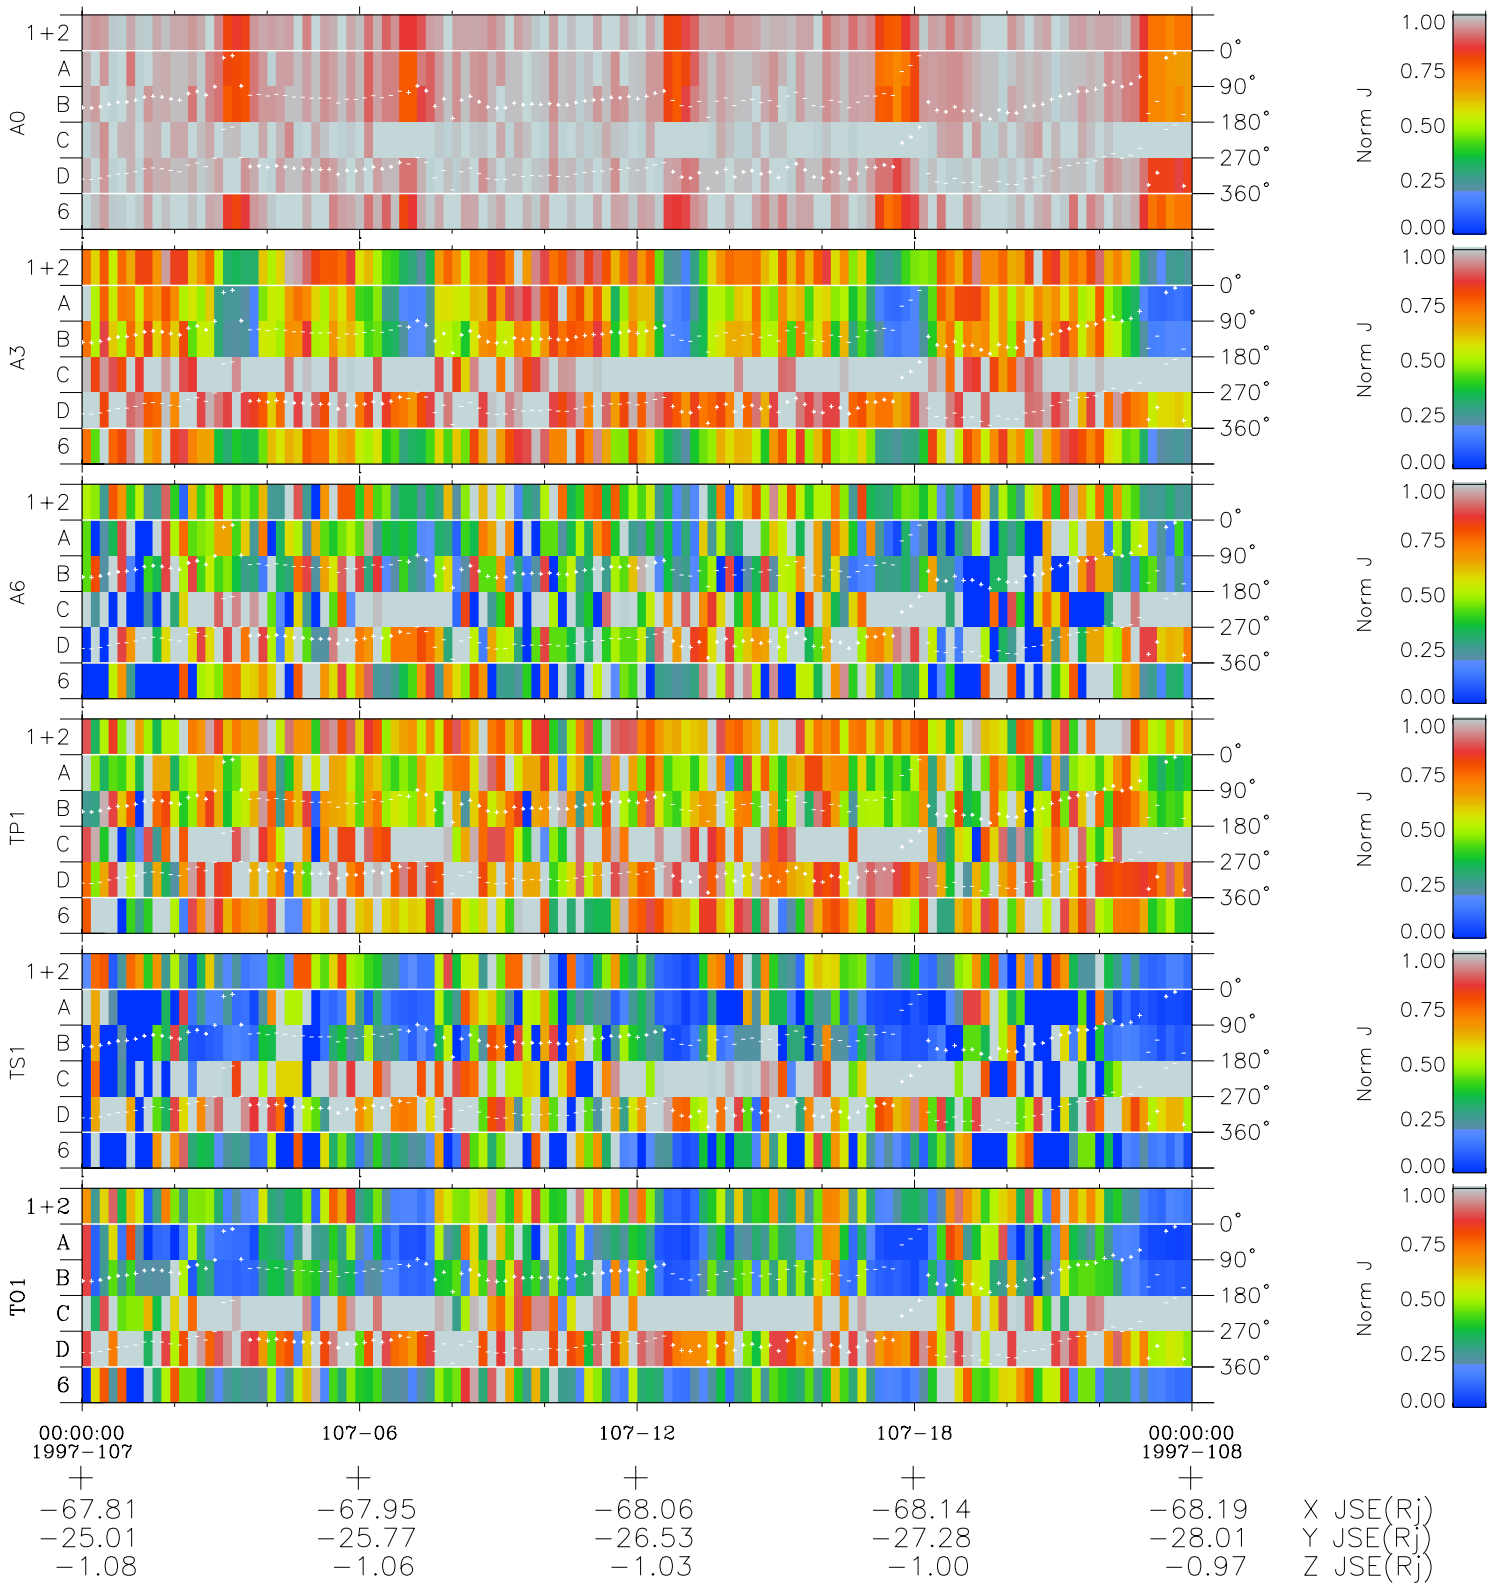

Galileo EPD Real Time Azimuth Anisotropies 97107

Software Version: RTAZIM_NORM V 1.20
 Data Production: 06-03-00
 Plot Production: Sat Sep 15 04:17:55 2001
 Color File: wondr3
 Geofactor File: 1.1

◇ = Jupiter look direction
 □ = Corotation look direction