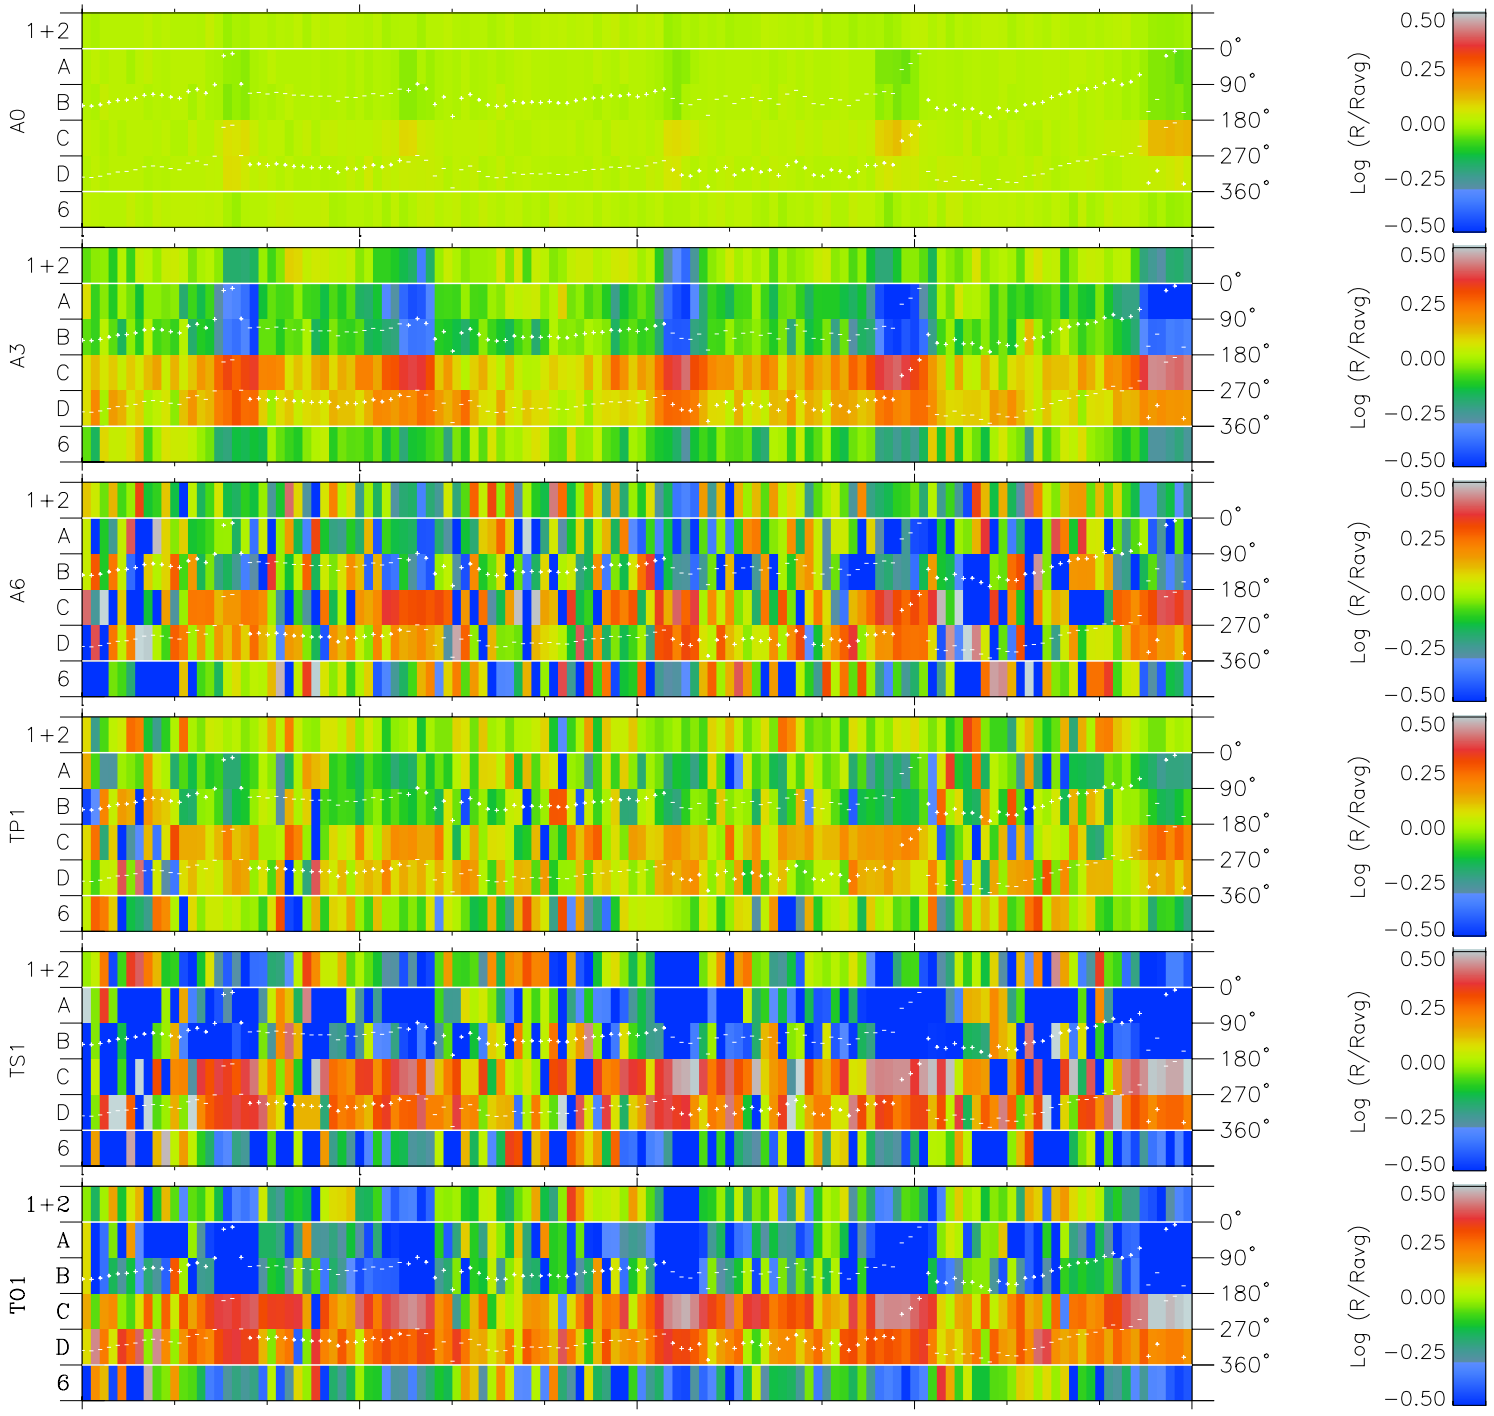

# Galileo EPD Real Time Azimuth Anisotropies 97107

Software Version: RTAZIM\_MEAN V 1.20  
 Data Production: 06-03-00  
 Plot Production: Sat Sep 15 04:17:32 2001  
 Color File: wondr3  
 Geofactor File: 1.1

00:00:00 1997-107	107-06	107-12	107-18	00:00:00 1997-108	
+	+	+	+	+	
-67.81	-67.95	-68.06	-68.14	-68.19	X JSE(R <sub>j</sub> )
-25.01	-25.77	-26.53	-27.28	-28.01	Y JSE(R <sub>j</sub> )
-1.08	-1.06	-1.03	-1.00	-0.97	Z JSE(R <sub>j</sub> )

- ◇ = Jupiter look direction
- = Corotation look direction