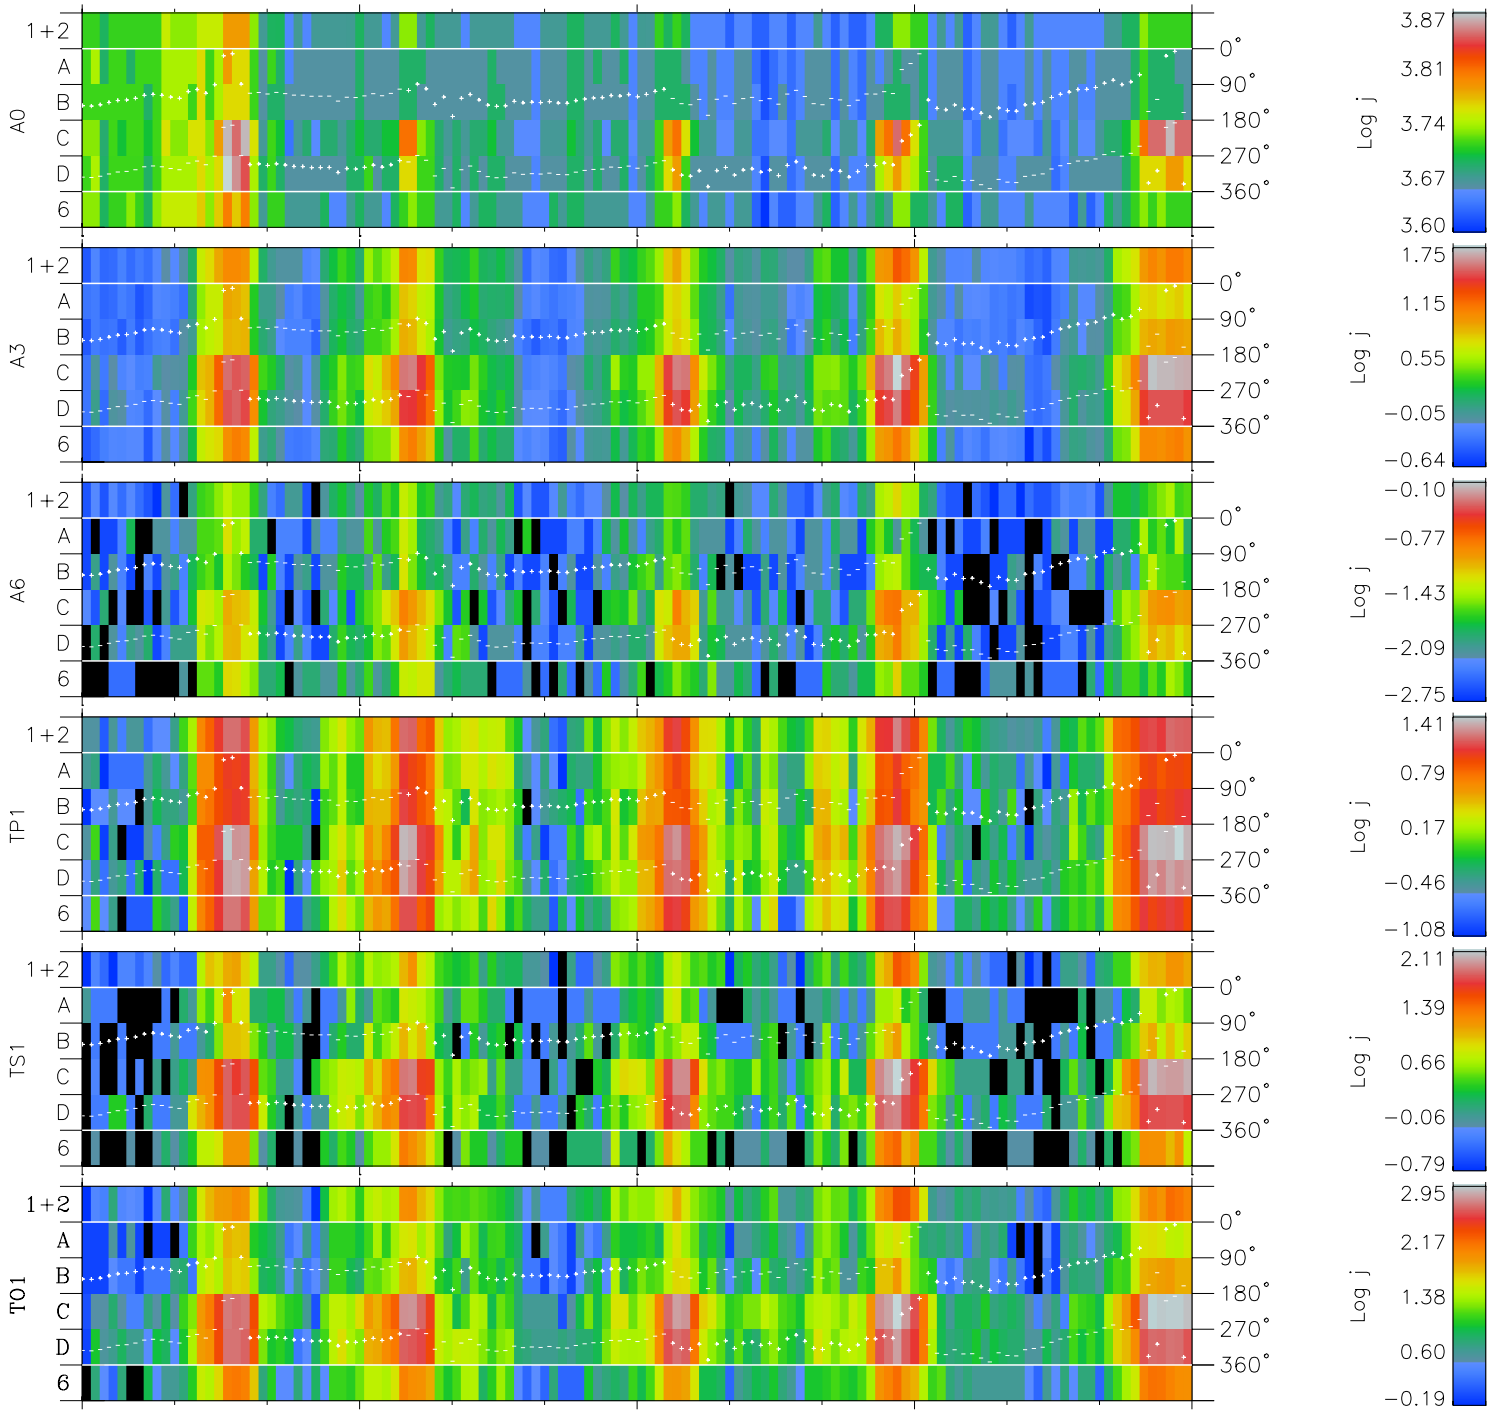

# Galileo EPD Real Time Azimuth Anisotropies 97107

Software Version: RTAZIM\_FLUX V 1.20  
 Data Production: 06-03-00  
 Plot Production: Sat Sep 15 04:17:43 2001  
 Color File: wondr3  
 Geofactor File: 1.1

00:00:00 1997-107	107-06	107-12	107-18	00:00:00 1997-108	
+	+	+	+	+	X JSE(R <sub>j</sub> )
-67.81	-67.95	-68.06	-68.14	-68.19	Y JSE(R <sub>j</sub> )
-25.01	-25.77	-26.53	-27.28	-28.01	Z JSE(R <sub>j</sub> )
-1.08	-1.06	-1.03	-1.00	-0.97	

◇ = Jupiter look direction  
 □ = Corotation look direction