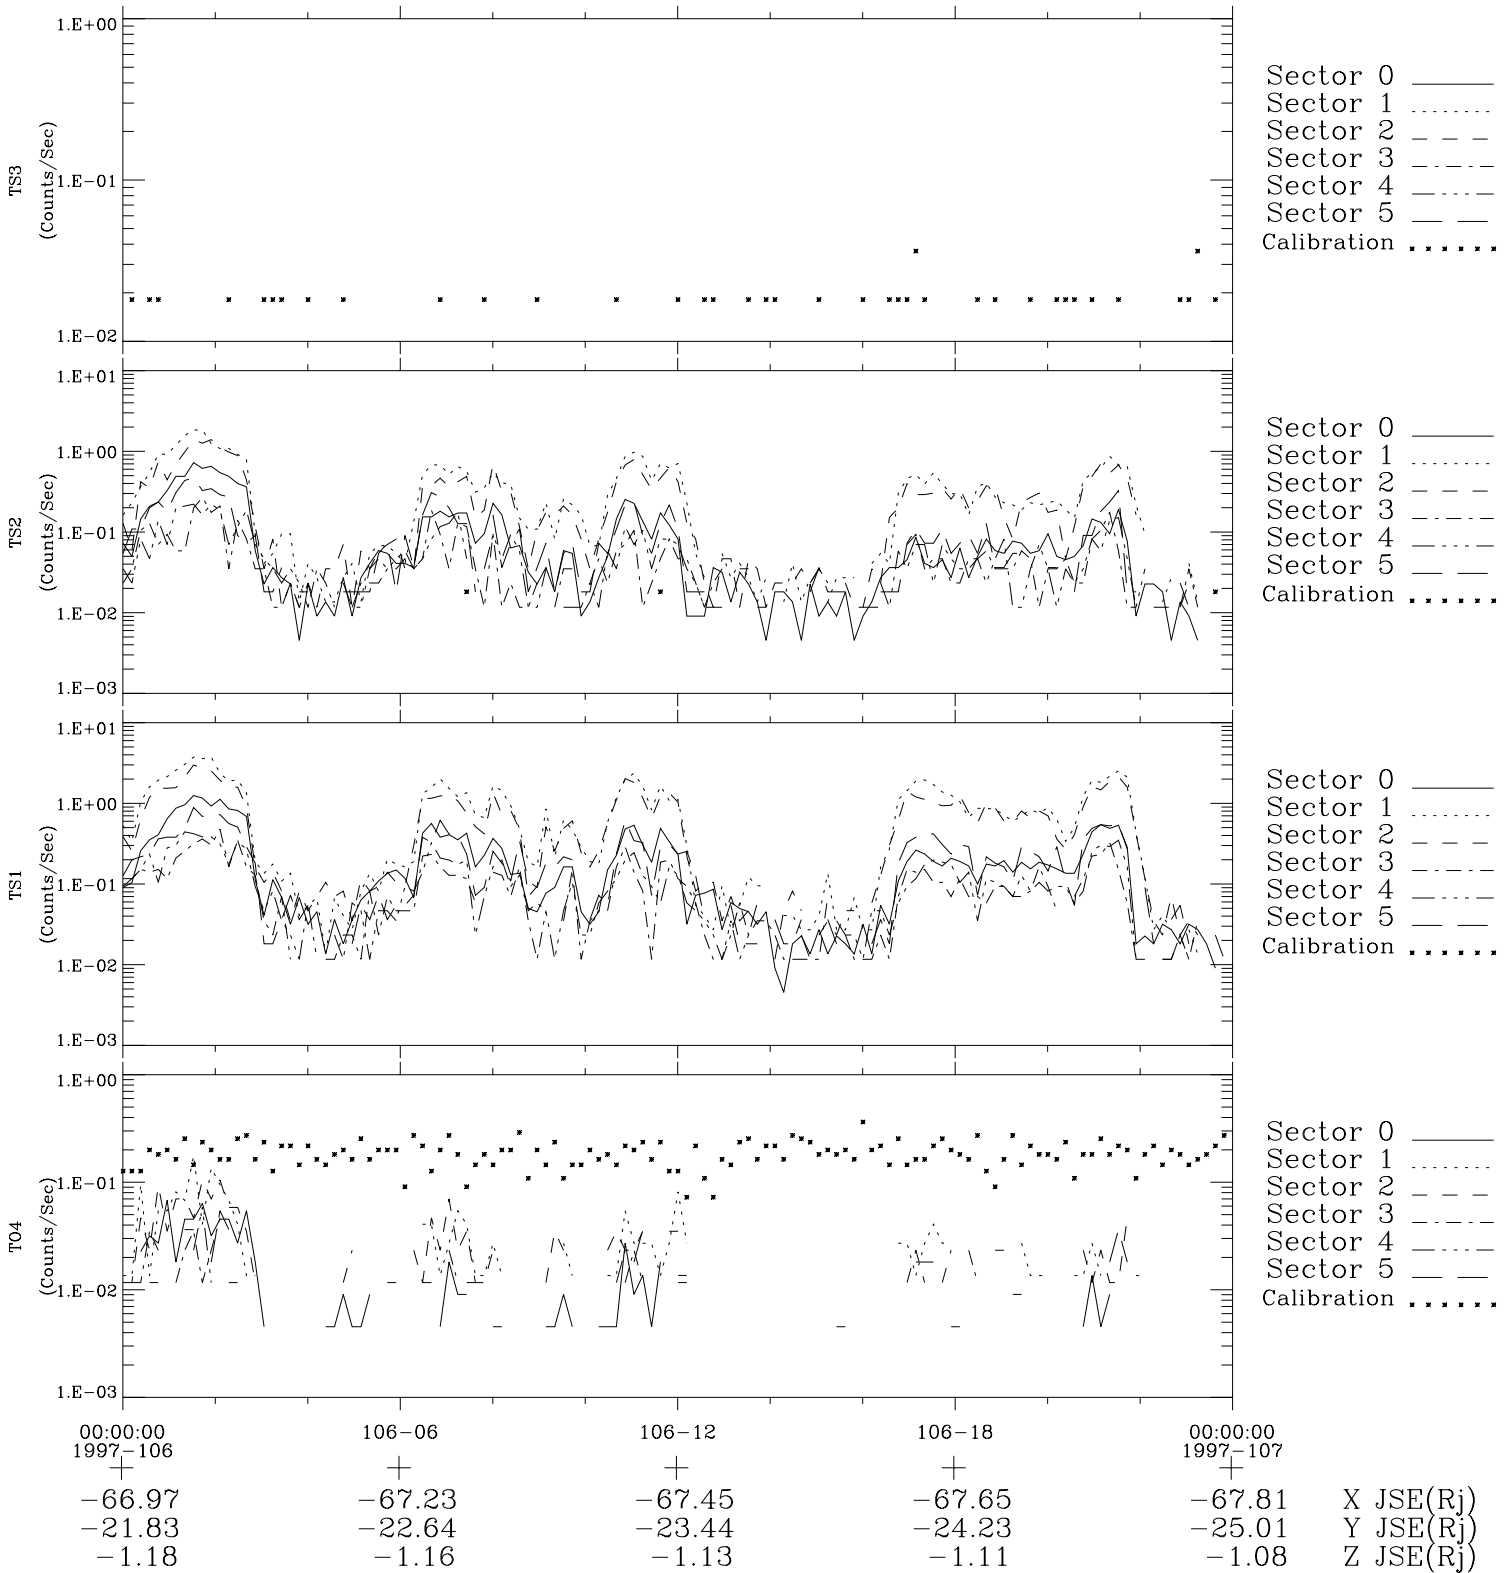

Galileo EPD Real-Time Six-Sector 97106

Software Version: RTLINE_R6 V 1.20
Data Production: 06-03-00
Plot Production: Sat Sep 15 04:10:05 2001

◇ = Jupiter look direction
□ = Corotation look direction