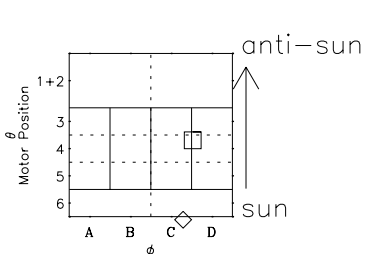

Galileo EPD Real-Time Six-Sector 97106

Software Version: RTLINE_R6 V 1.20
Data Production: 06-03-00
Plot Production: Sat Sep 15 04:10:05 2001

◇ = Jupiter look direction
□ = Corotation look direction