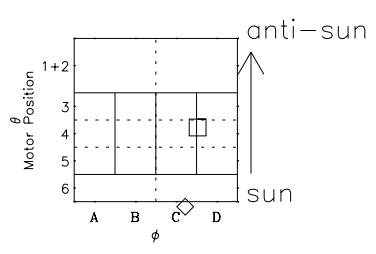

# Galileo EPD Real Time Omni Spectrum 97105

Software Version: RTSPEC\_OMNI V 1.20  
 Data Production: 06-03-00  
 Plot Production: Sat Sep 15 03:59:50 2001  
 Color File: wondr3  
 Geofactor File: 1.1

◇ = Jupiter look direction  
 □ = Corotation look direction