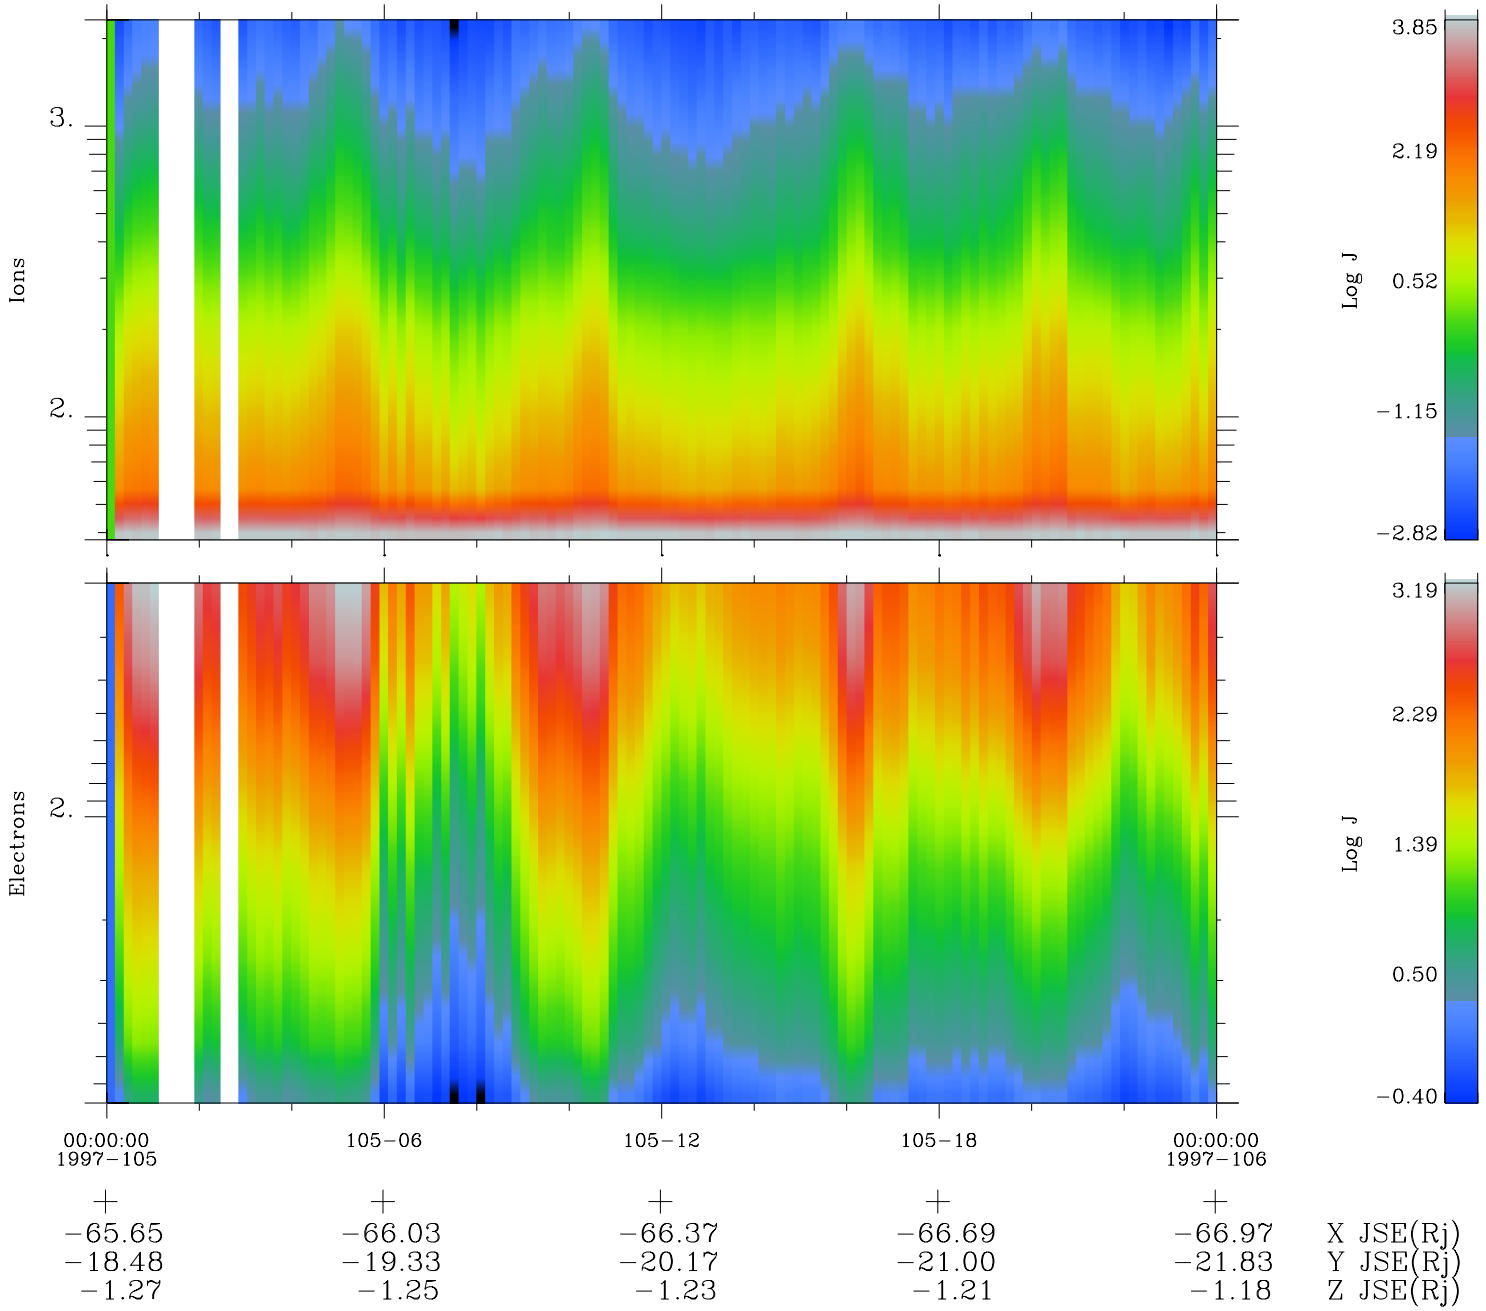

# Galileo EPD Real Time Omni Spectrum 97105

Software Version: RTSPEC\_OMNI V 1.20  
 Data Production: 06-03-00  
 Plot Production: Sat Sep 15 03:59:50 2001  
 Color File: wondr3  
 Geofactor File: 1.1

◇ = Jupiter look direction  
 □ = Corotation look direction