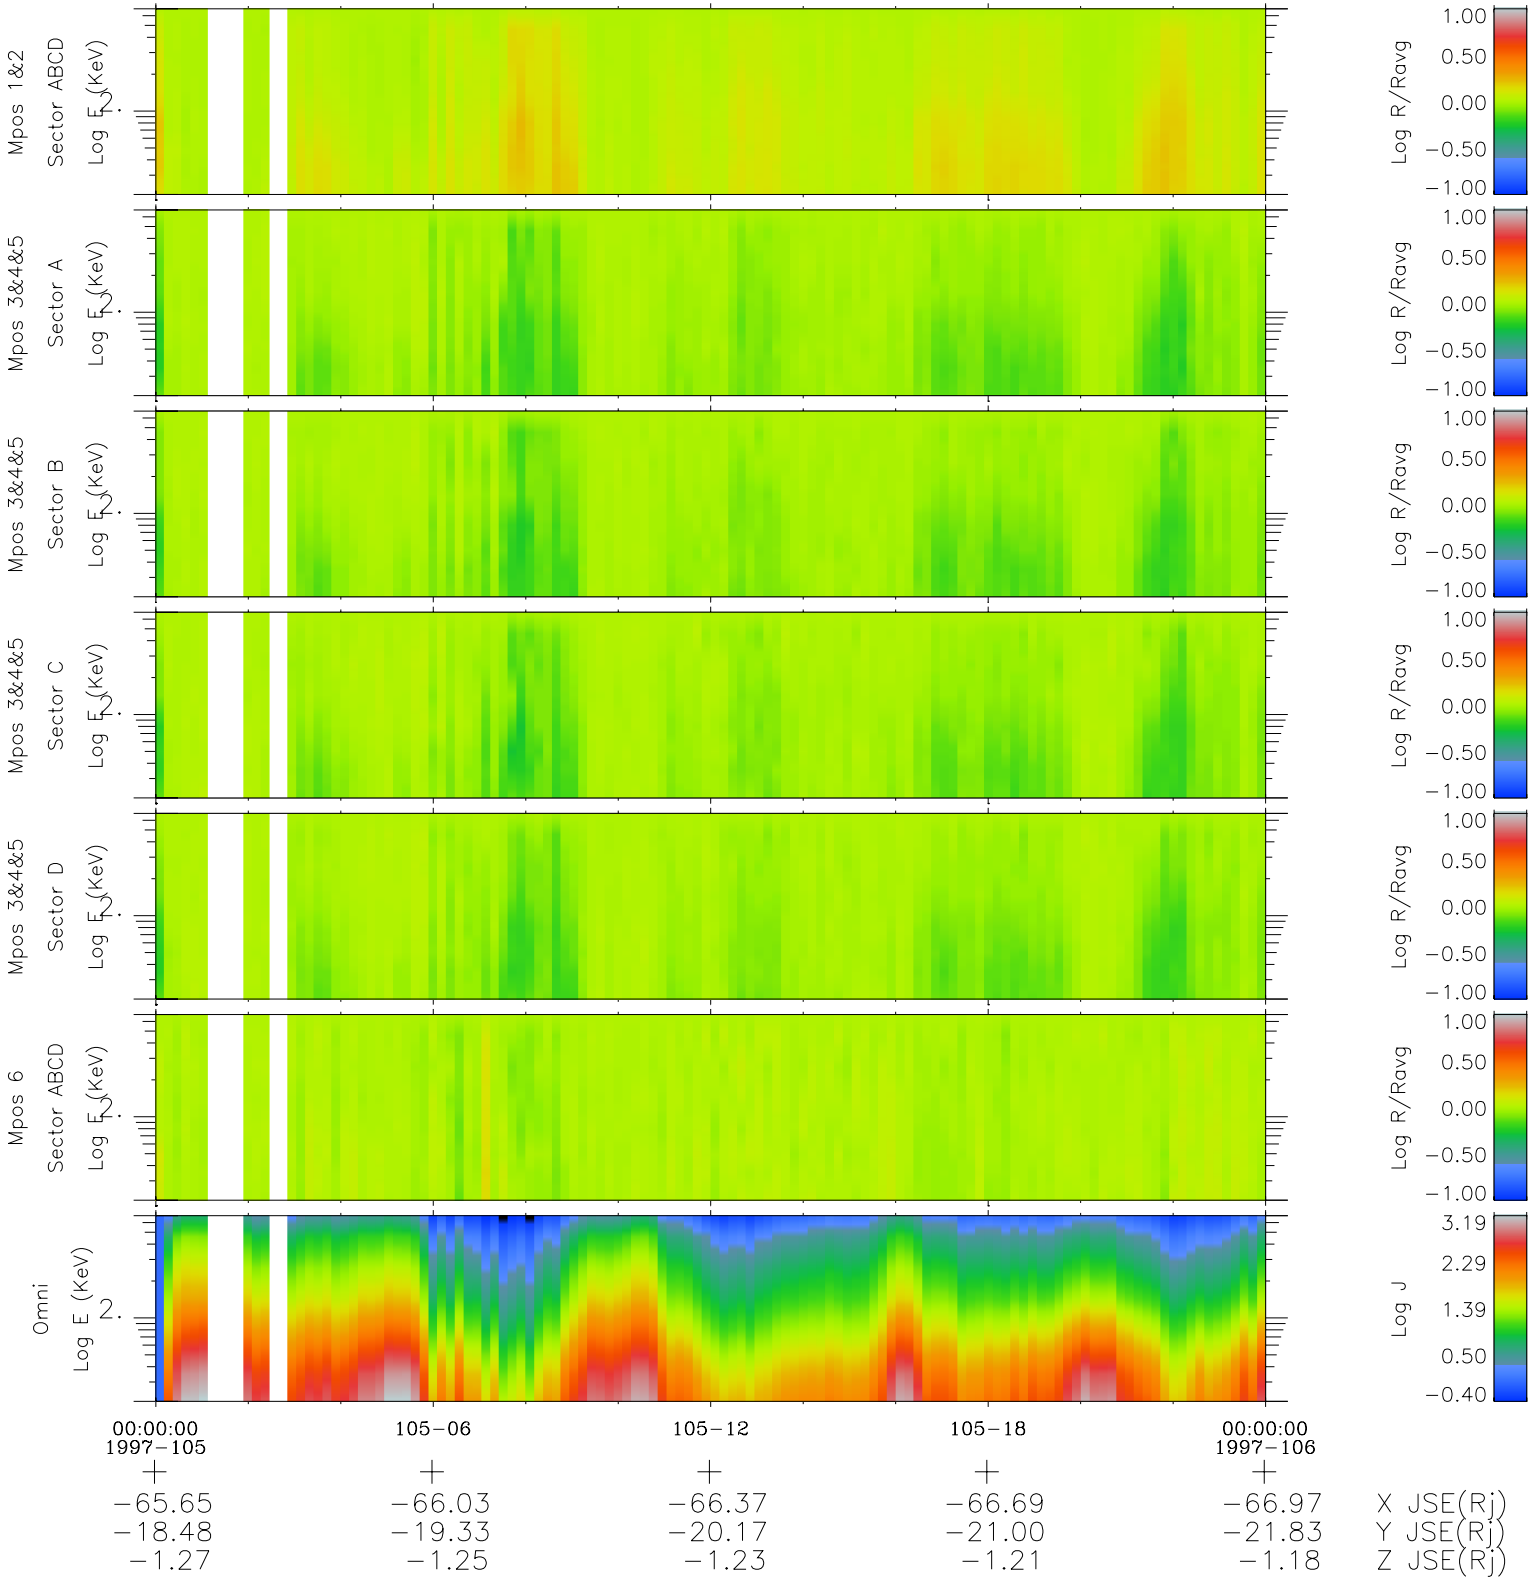

Galileo EPD Real Time R6 Electrons Spectra 97105

Software Version: RTSPEC_R6 V 1.20
 Data Production: 06-03-00
 Plot Production: Sat Sep 15 03:59:44 2001
 Color File: wondr3
 Geofactor File: 1.1

◇ = Jupiter look direction
 □ = Corotation look direction