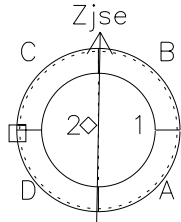

Galileo EPD Real Time R6 Electrons Spectra 97105

Software Version: RTSPEC_R6 V 1.20
 Data Production: 06-03-00
 Plot Production: Sat Sep 15 03:59:44 2001
 Color File: wondr3
 Geofactor File: 1.1

◇ = Jupiter look direction
 □ = Corotation look direction