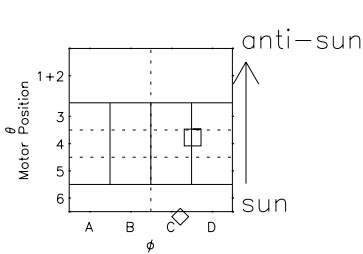

Galileo EPD Real Time R6 Electrons Spectra 97105

Software Version: RTSPEC_R6 V 1.20
 Data Production: 06-03-00
 Plot Production: Sat Sep 15 03:59:44 2001
 Color File: wondr3
 Geofactor File: 1.1

◇ = Jupiter look direction
 □ = Corotation look direction