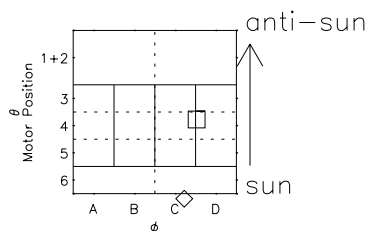

Galileo EPD Real Time R6 Ions Spectra 97105

Software Version: RTSPEC_R6 V 1.20
 Data Production: 06-03-00
 Plot Production: Sat Sep 15 03:59:37 2001
 Color File: wondr3
 Geofactor File: 1.1

- ◇ = Jupiter look direction
- = Corotation look direction