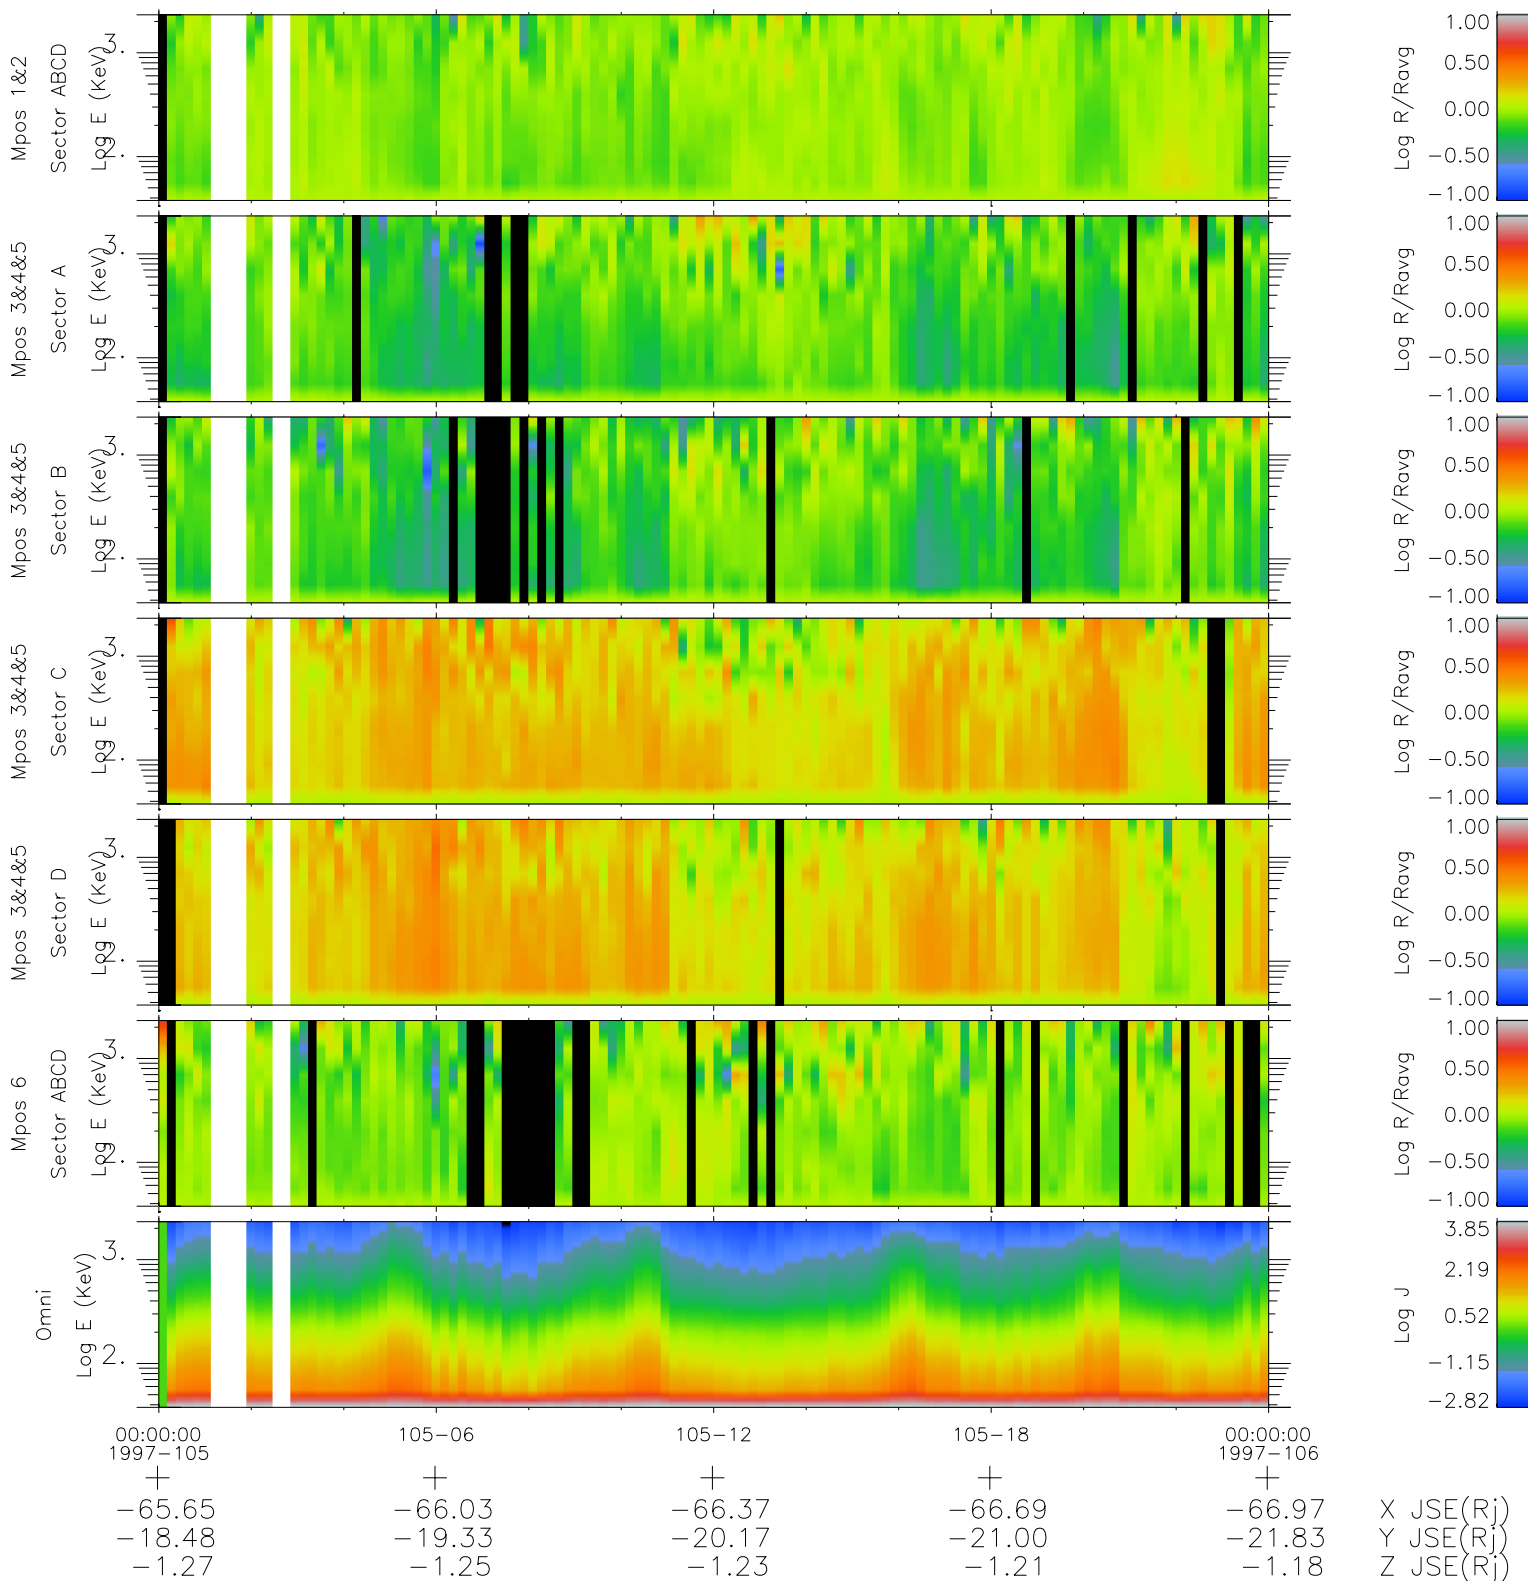

Galileo EPD Real Time R6 Ions Spectra 97105

Software Version: RTSPEC_R6 V 1.20
 Data Production: 06-03-00
 Plot Production: Sat Sep 15 03:59:37 2001
 Color File: wondr3
 Geofactor File: 1.1

- ◇ = Jupiter look direction
- = Corotation look direction