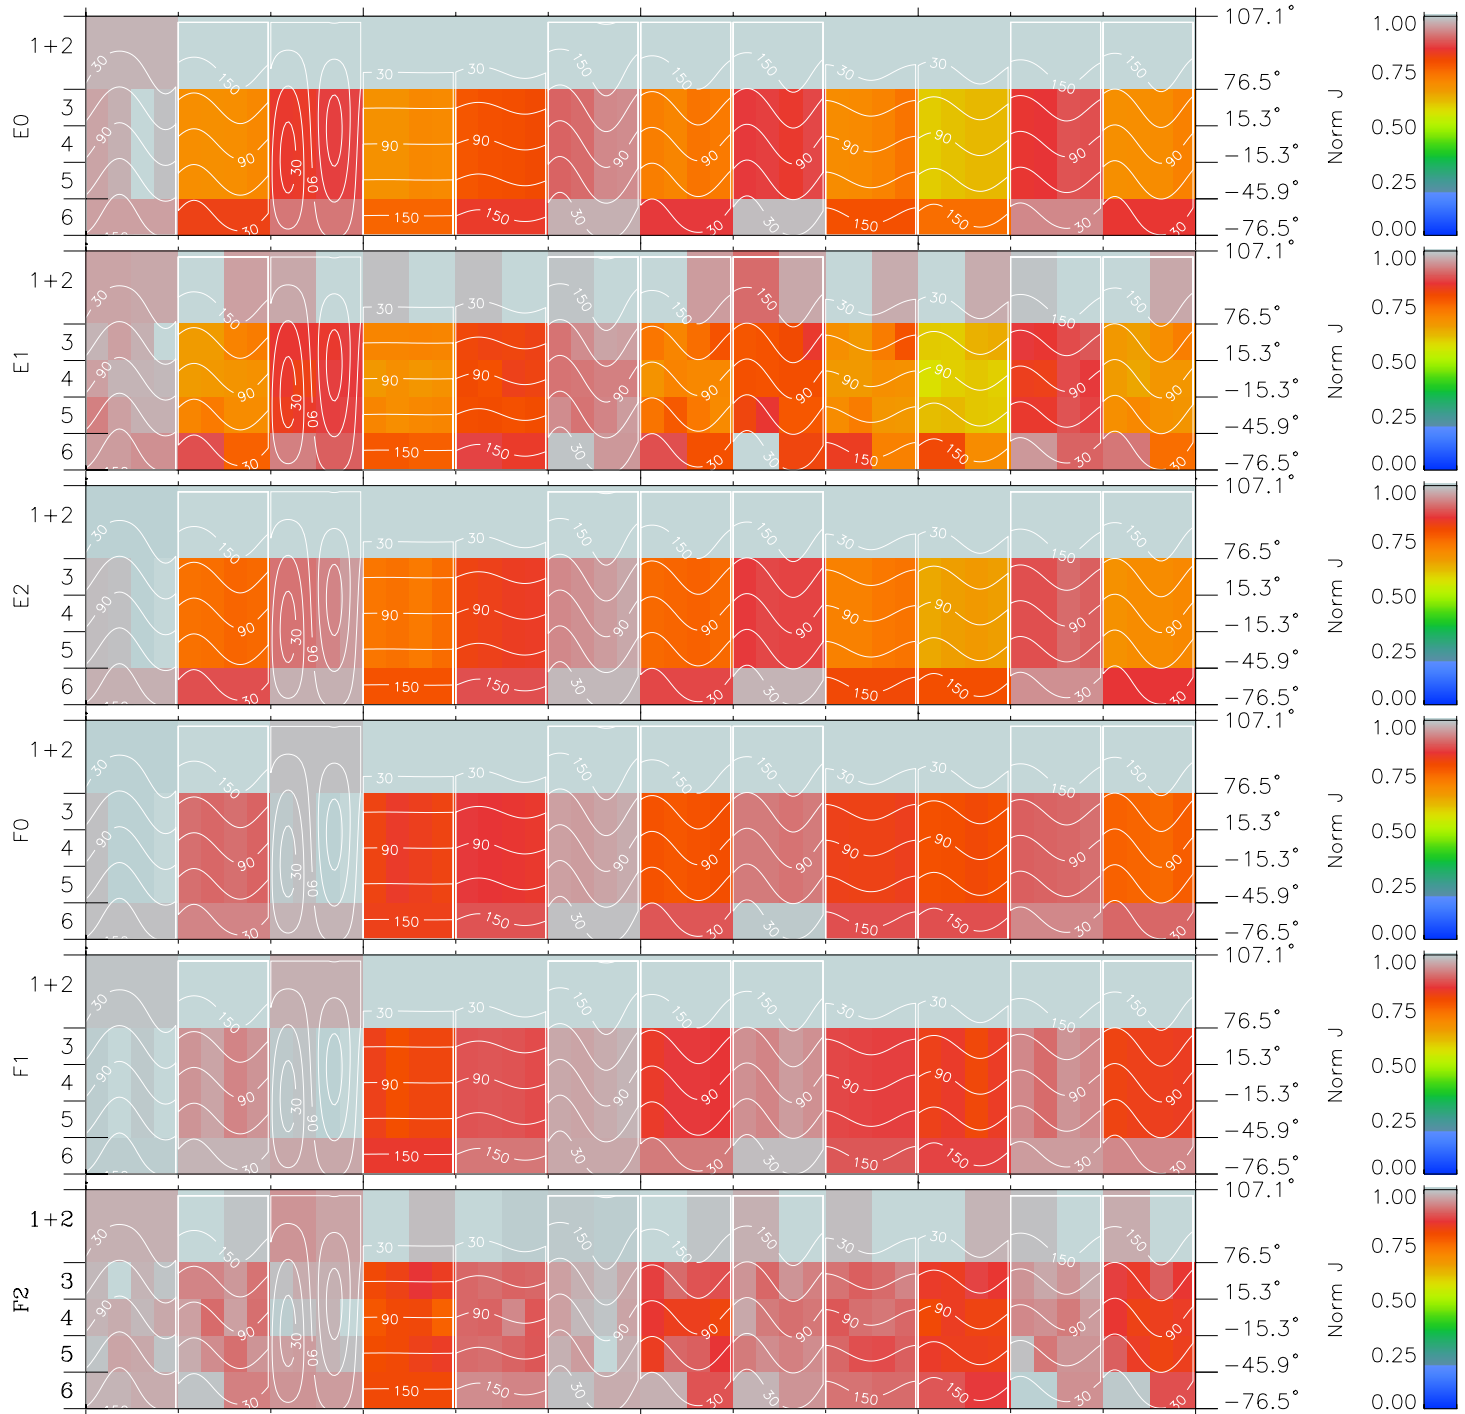

Galileo EPD Real Time All-Sky Anisotropies 97105

Software Version: RTSKY_NORM V 1.20
 Data Production: 06-03-00
 Plot Production: Sat Sep 15 04:00:34 2001
 Color File: wondr3
 Geofactor File: 1.1

00:00:00 1997-105	105-06	105-12	105-18	00:00:00 1997-106	
+	+	+	+	+	
-65.65	-66.03	-66.37	-66.69	-66.97	X JSE(R _j)
-18.48	-19.33	-20.17	-21.00	-21.83	Y JSE(R _j)
-1.27	-1.25	-1.23	-1.21	-1.18	Z JSE(R _j)

- ◇ = Jupiter look direction
- = Corotation look direction