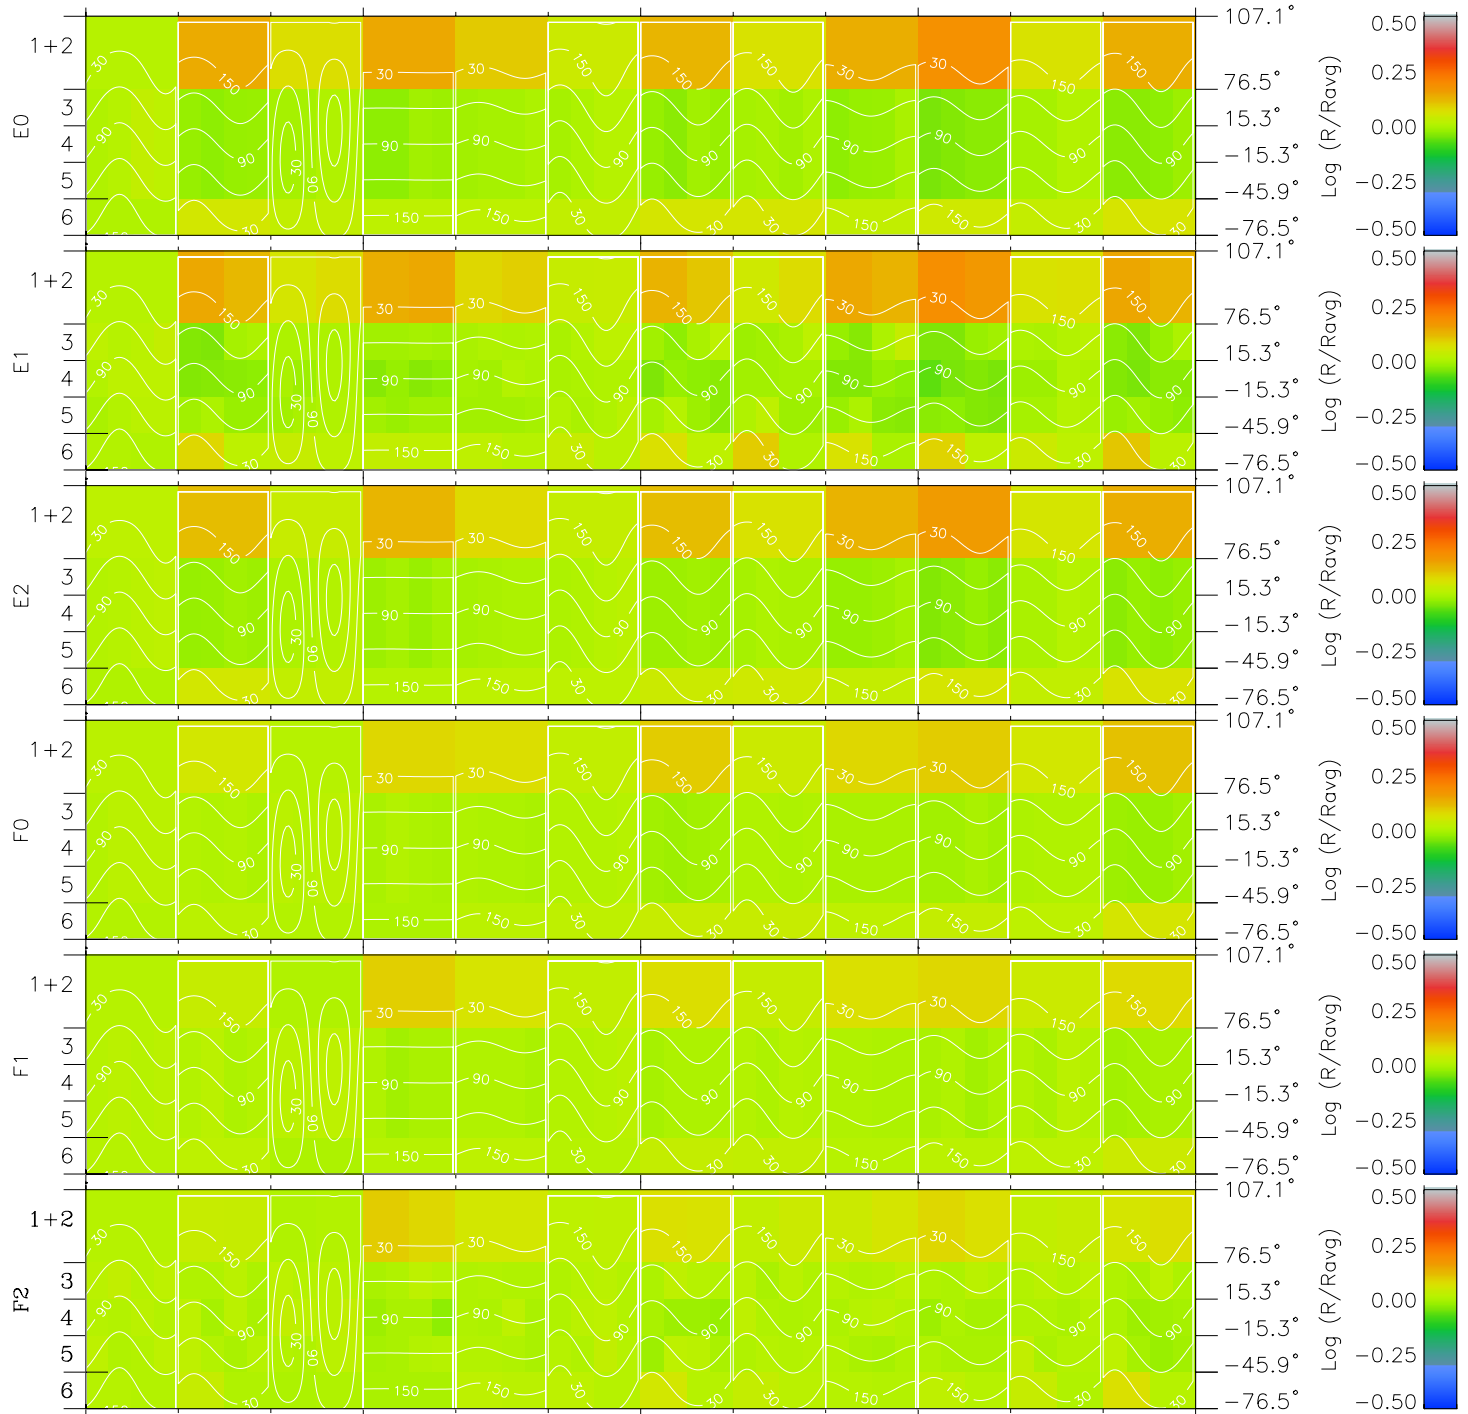

Galileo EPD Real Time All-Sky Anisotropies 97105

Software Version: RTSKY_MEAN V 1.20
 Data Production: 06-03-00
 Plot Production: Sat Sep 15 04:00:05 2001
 Color File: wondr3
 Geofactor File: 1.1

00:00:00 1997-105	105-06	105-12	105-18	00:00:00 1997-106	
+	+	+	+	+	
-65.65	-66.03	-66.37	-66.69	-66.97	X JSE(R _j)
-18.48	-19.33	-20.17	-21.00	-21.83	Y JSE(R _j)
-1.27	-1.25	-1.23	-1.21	-1.18	Z JSE(R _j)

- ◇ = Jupiter look direction
- = Corotation look direction