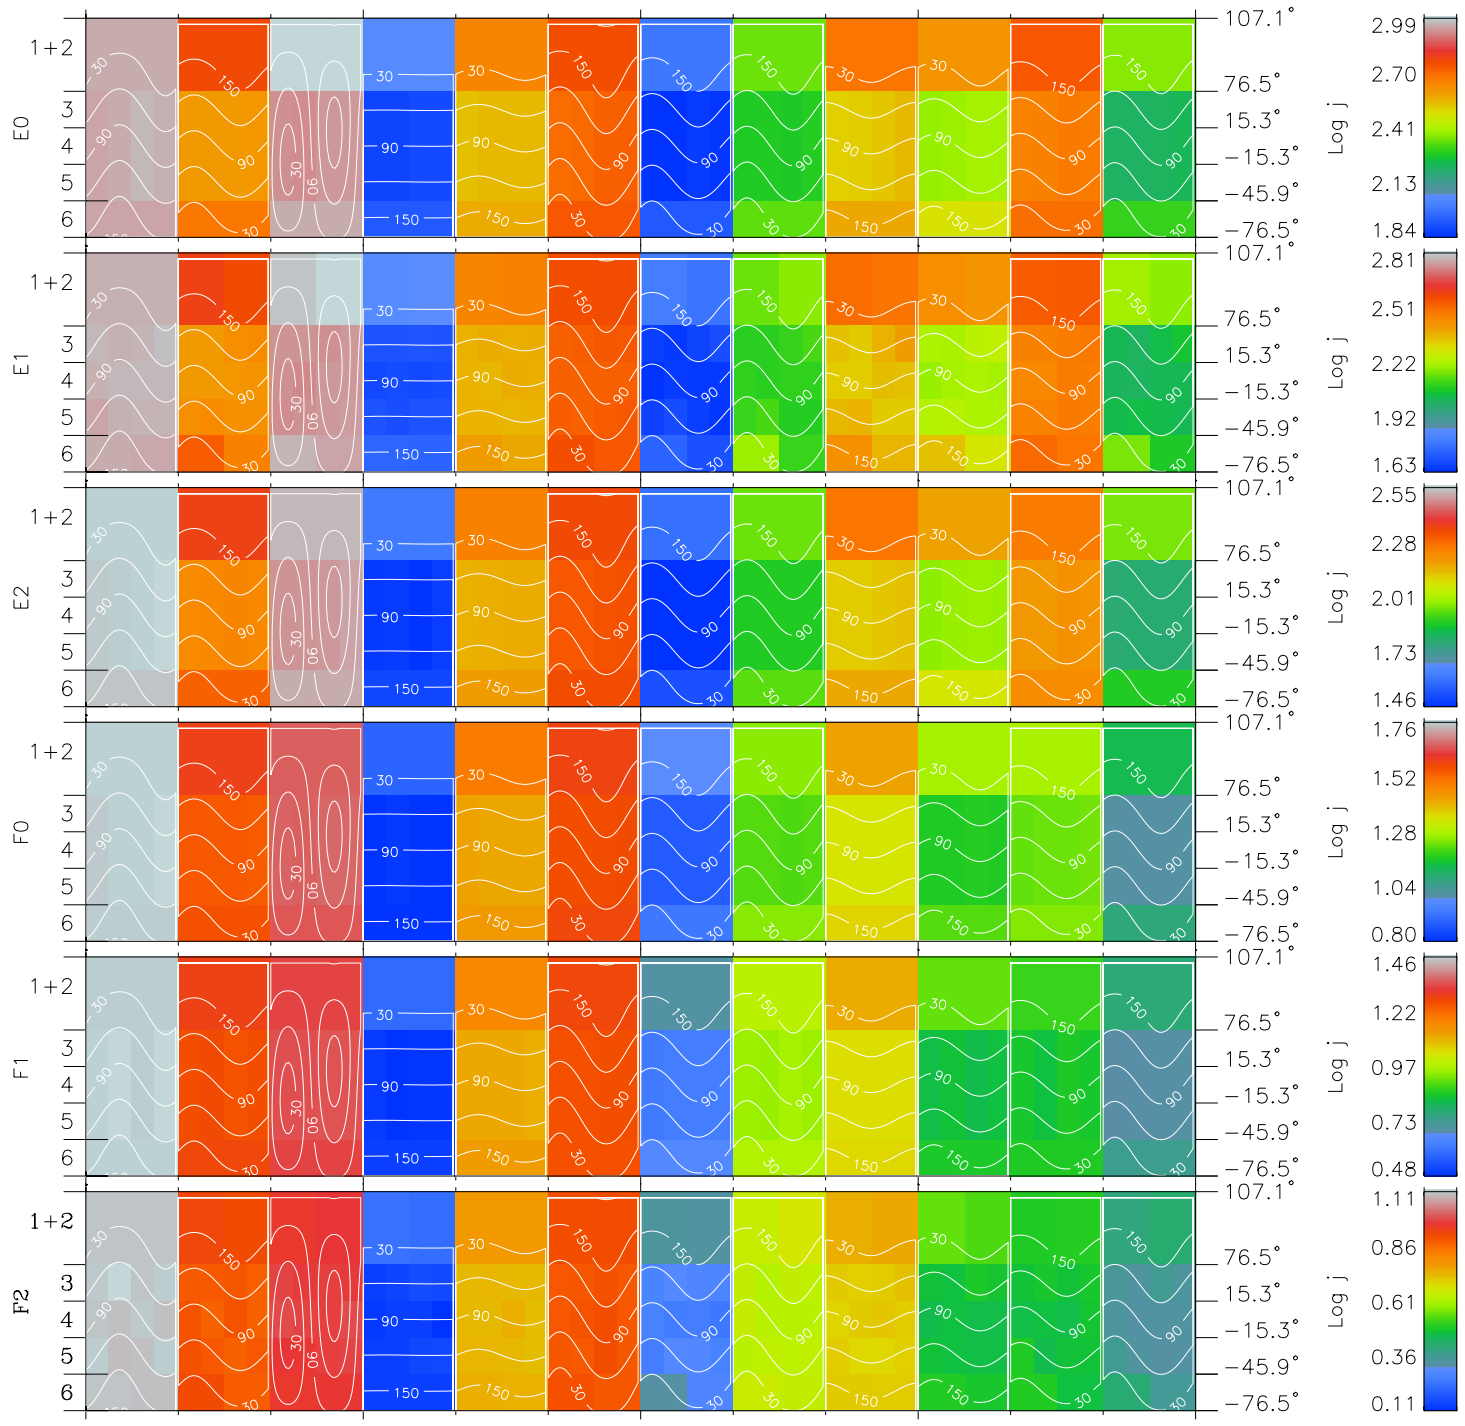

# Galileo EPD Real Time All-Sky Anisotropies 97105

Software Version: RTSKY\_FLUX V 1.20  
 Data Production: 06-03-00  
 Plot Production: Sat Sep 15 04:00:20 2001  
 Color File: wondr3  
 Geofactor File: 1.1

00:00:00 1997-105	105-06	105-12	105-18	00:00:00 1997-106	X JSE(R <sub>j</sub> )	Y JSE(R <sub>j</sub> )	Z JSE(R <sub>j</sub> )
+ -65.65 -18.48 -1.27	+ -66.03 -19.33 -1.25	+ -66.37 -20.17 -1.23	+ -66.69 -21.00 -1.21	+ -66.97 -21.83 -1.18			

- ◇ = Jupiter look direction
- = Corotation look direction