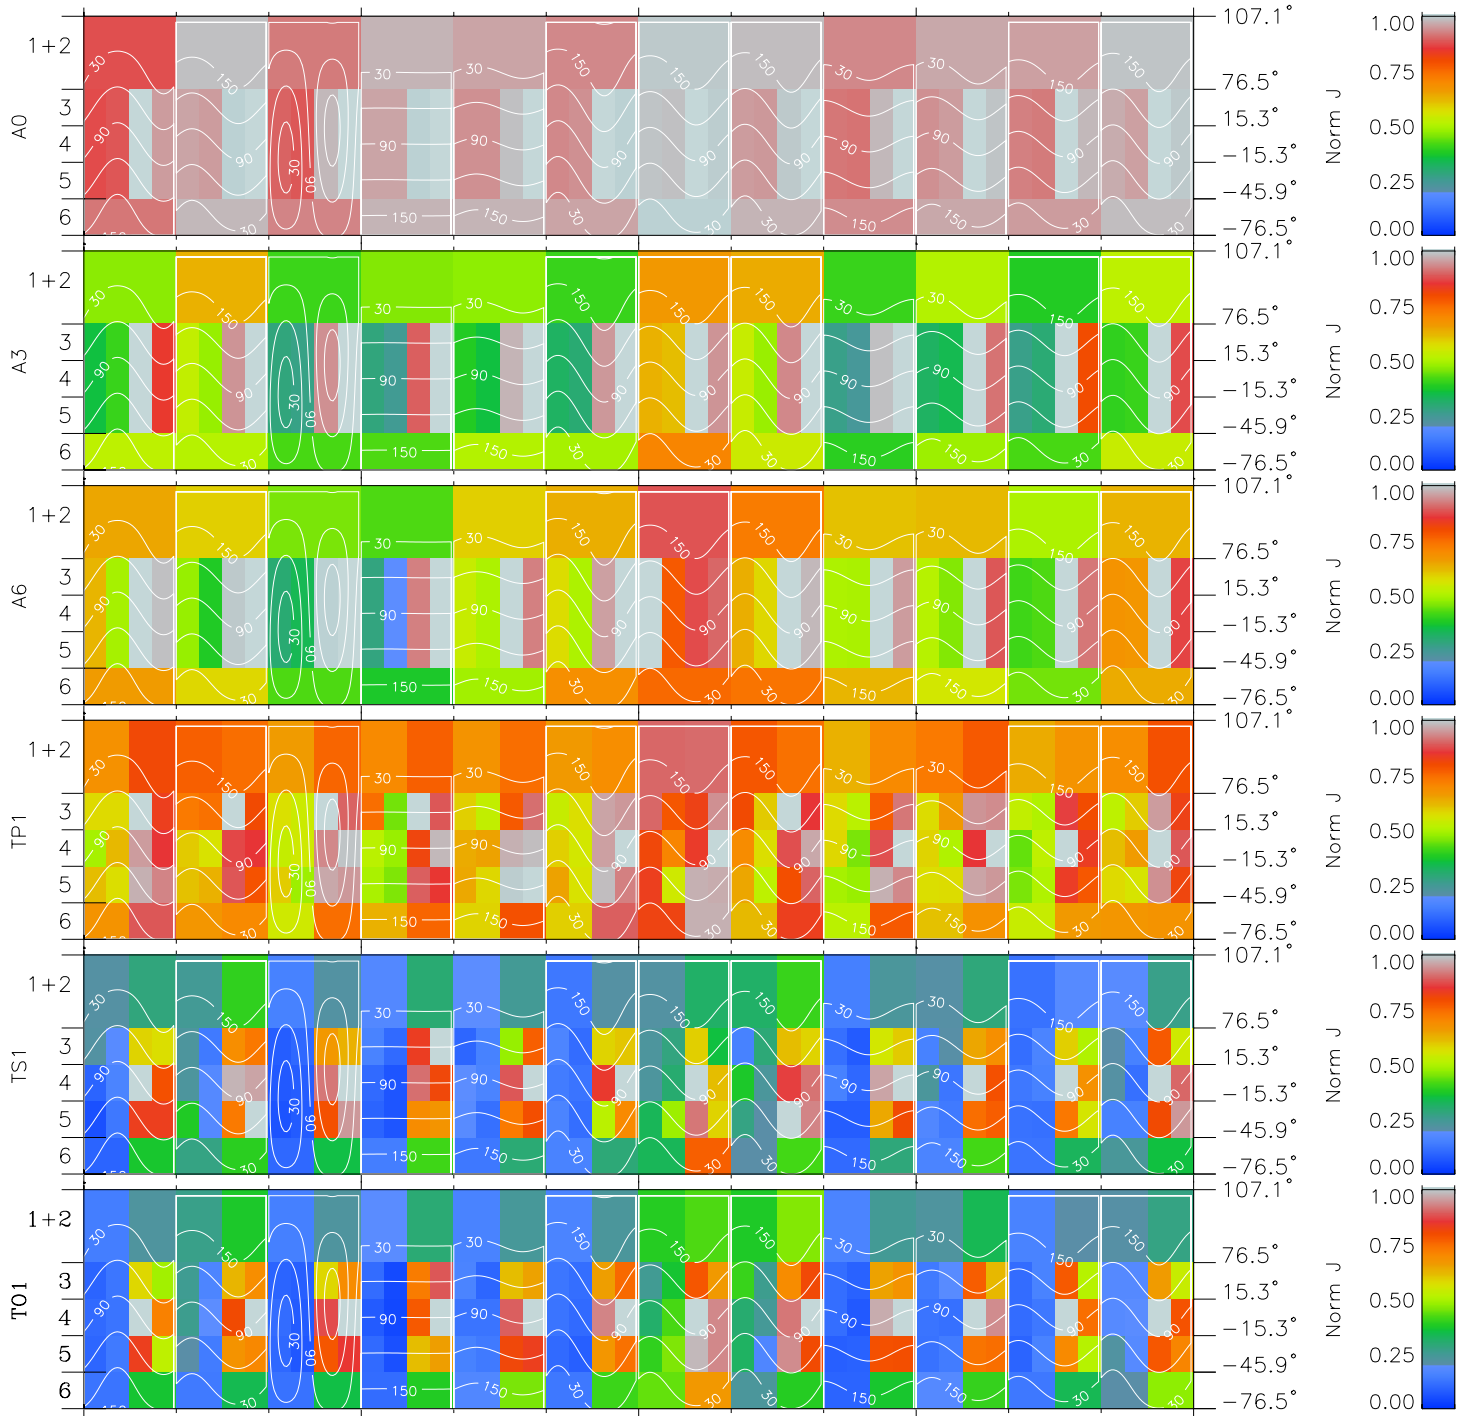

Galileo EPD Real Time All-Sky Anisotropies 97105

Software Version: RTSKY_NORM V 1.20
 Data Production: 06-03-00
 Plot Production: Sat Sep 15 04:00:27 2001
 Color File: wondr3
 Geofactor File: 1.1

00:00:00 1997-105	105-06	105-12	105-18	00:00:00 1997-106	
+	+	+	+	+	
-65.65	-66.03	-66.37	-66.69	-66.97	X JSE(R _j)
-18.48	-19.33	-20.17	-21.00	-21.83	Y JSE(R _j)
-1.27	-1.25	-1.23	-1.21	-1.18	Z JSE(R _j)

- ◇ = Jupiter look direction
- = Corotation look direction