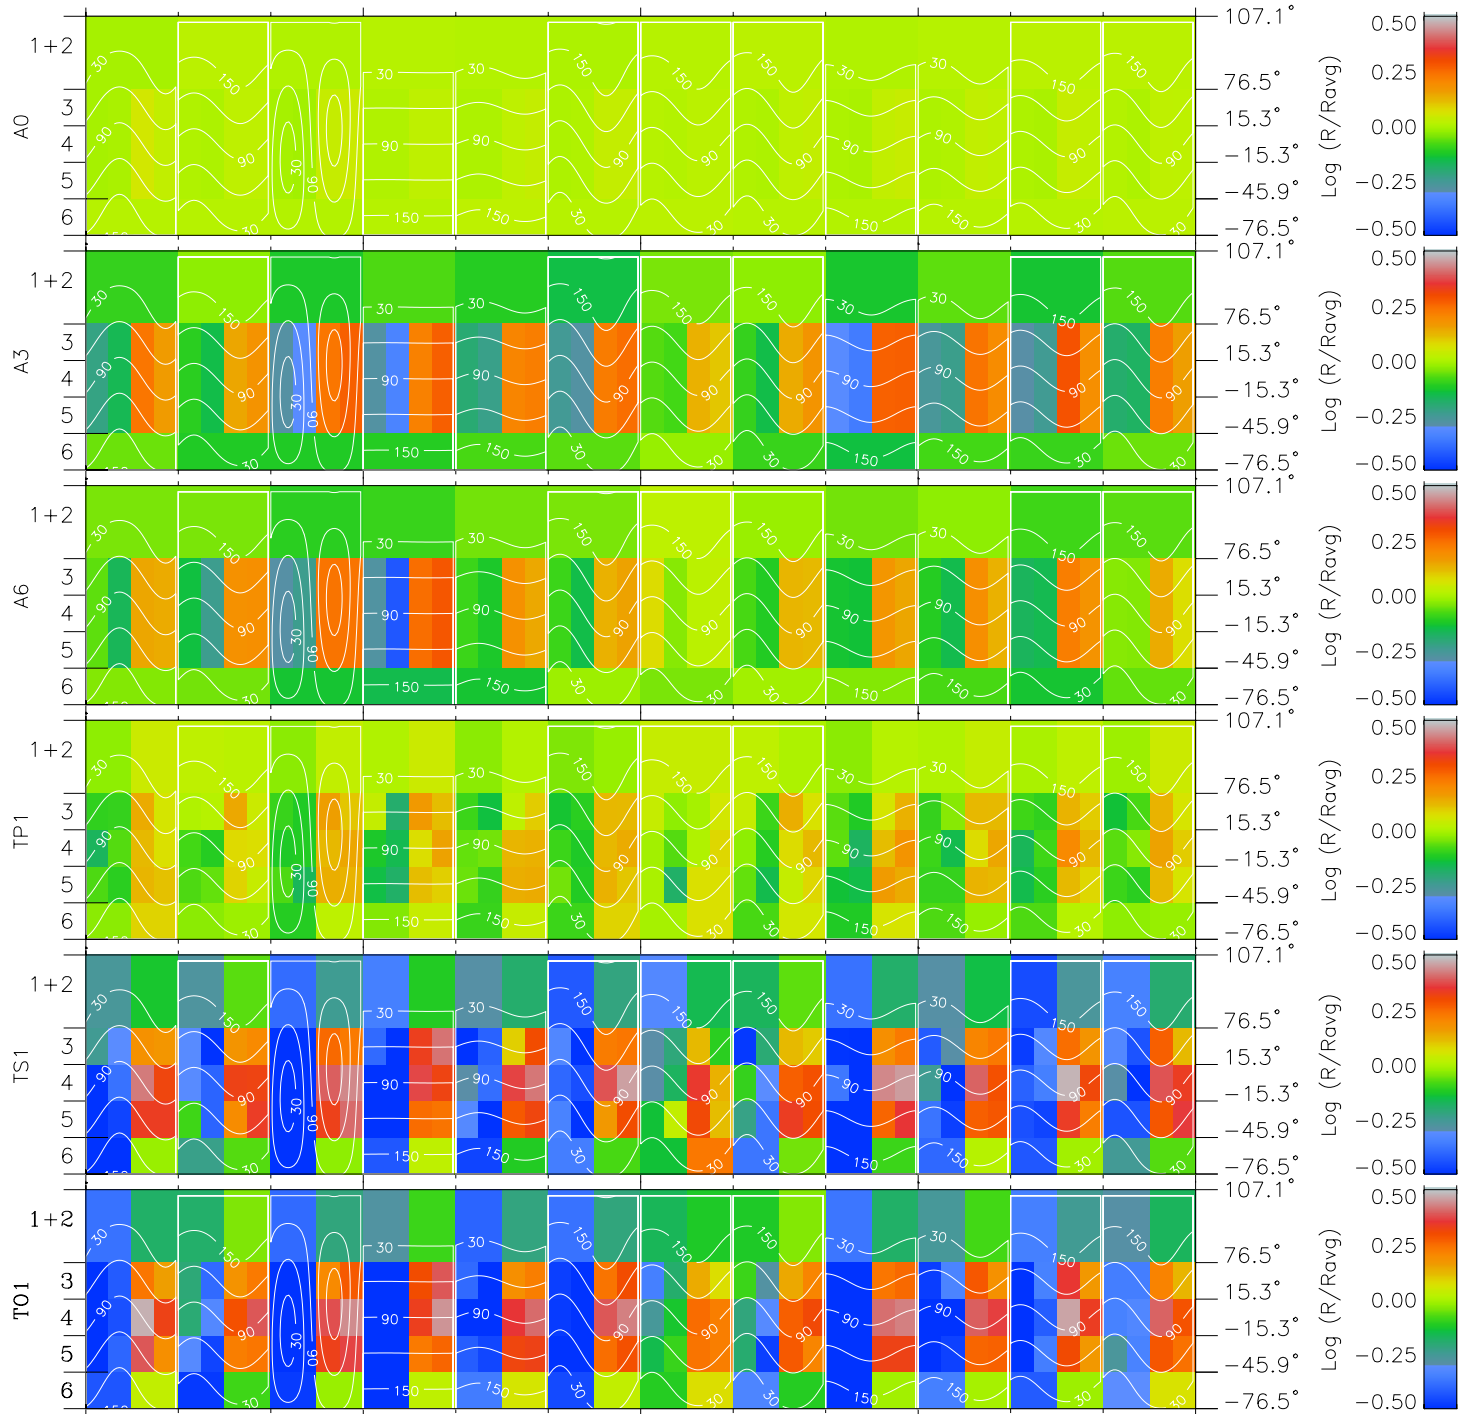

# Galileo EPD Real Time All-Sky Anisotropies 97105

Software Version: RTSKY\_MEAN V 1.20  
 Data Production: 06-03-00  
 Plot Production: Sat Sep 15 03:59:58 2001  
 Color File: wondr3  
 Geofactor File: 1.1

00:00:00  
1997-105

105-06

105-12

105-18

00:00:00  
1997-106

+  
-65.65  
-18.48  
-1.27

+  
-66.03  
-19.33  
-1.25

+  
-66.37  
-20.17  
-1.23

+  
-66.69  
-21.00  
-1.21

+  
-66.97  
-21.83  
-1.18

X JSE(R<sub>j</sub>)  
Y JSE(R<sub>j</sub>)  
Z JSE(R<sub>j</sub>)

◇ = Jupiter look direction  
 □ = Corotation look direction