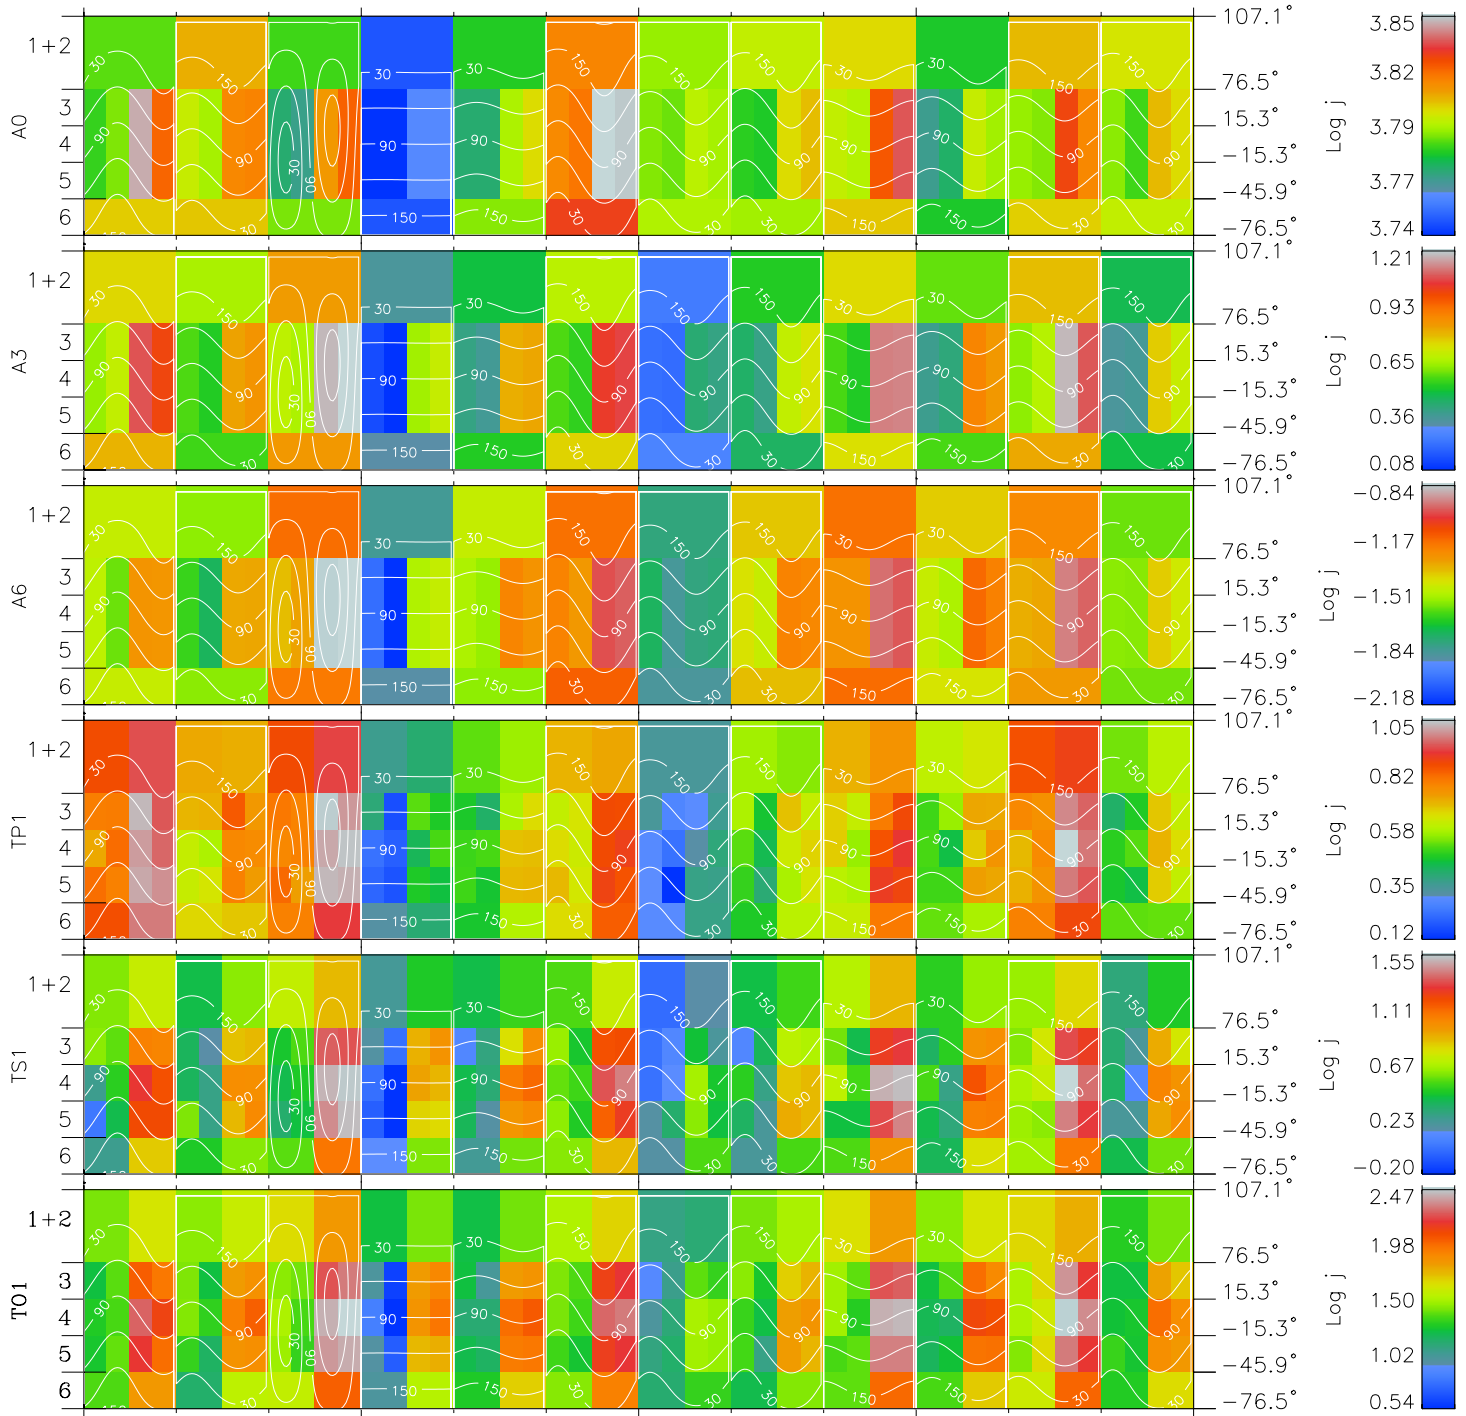

# Galileo EPD Real Time All-Sky Anisotropies 97105

Software Version: RTSKY\_FLUX V 1.20  
 Data Production: 06-03-00  
 Plot Production: Sat Sep 15 04:00:13 2001  
 Color File: wondr3  
 Geofactor File: 1.1

00:00:00 1997-105	105-06	105-12	105-18	00:00:00 1997-106	X JSE(R <sub>j</sub> )	Y JSE(R <sub>j</sub> )	Z JSE(R <sub>j</sub> )
+ -65.65 -18.48 -1.27	+ -66.03 -19.33 -1.25	+ -66.37 -20.17 -1.23	+ -66.69 -21.00 -1.21	+ -66.97 -21.83 -1.18			

- ◇ = Jupiter look direction
- = Corotation look direction