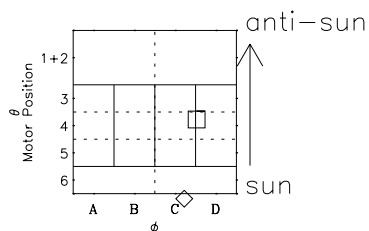

Galileo EPD Real-Time Omni 97105

Software Version: RTLINE_OMNI V 1.20
Data Production: 06-03-00
Plot Production: Sat Sep 15 04:01:50 2001

\diamond = Jupiter look direction
 \square = Corotation look direction