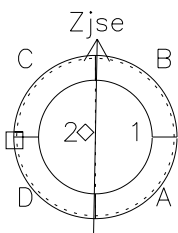

Galileo EPD Real-Time Omni 97105

Software Version: RTLINE_OMNI V 1.20
Data Production: 06-03-00
Plot Production: Sat Sep 15 04:01:50 2001

\diamond = Jupiter look direction
 \square = Corotation look direction