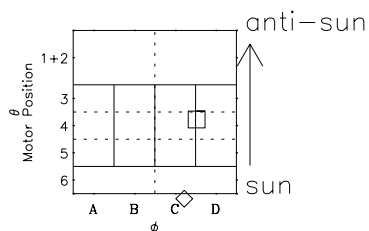

Galileo EPD Real-Time Omni 97105

Software Version: RTLINE_OMNI V 1.20
Data Production: 06-03-00
Plot Production: Sat Sep 15 04:01:49 2001

◇ = Jupiter look direction
□ = Corotation look direction