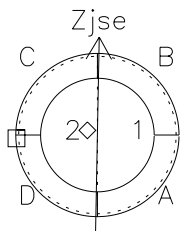

Galileo EPD Real-Time Six-Sector 97105

Software Version: RTLINE_R6 V 1.20
Data Production: 06-03-00
Plot Production: Sat Sep 15 04:01:58 2001

◇ = Jupiter look direction
□ = Corotation look direction