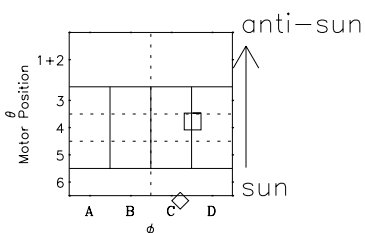

Galileo EPD Real-Time Six-Sector 97105

Software Version: RTLINE_R6 V 1.20
Data Production: 06-03-00
Plot Production: Sat Sep 15 04:01:58 2001

◇ = Jupiter look direction
□ = Corotation look direction