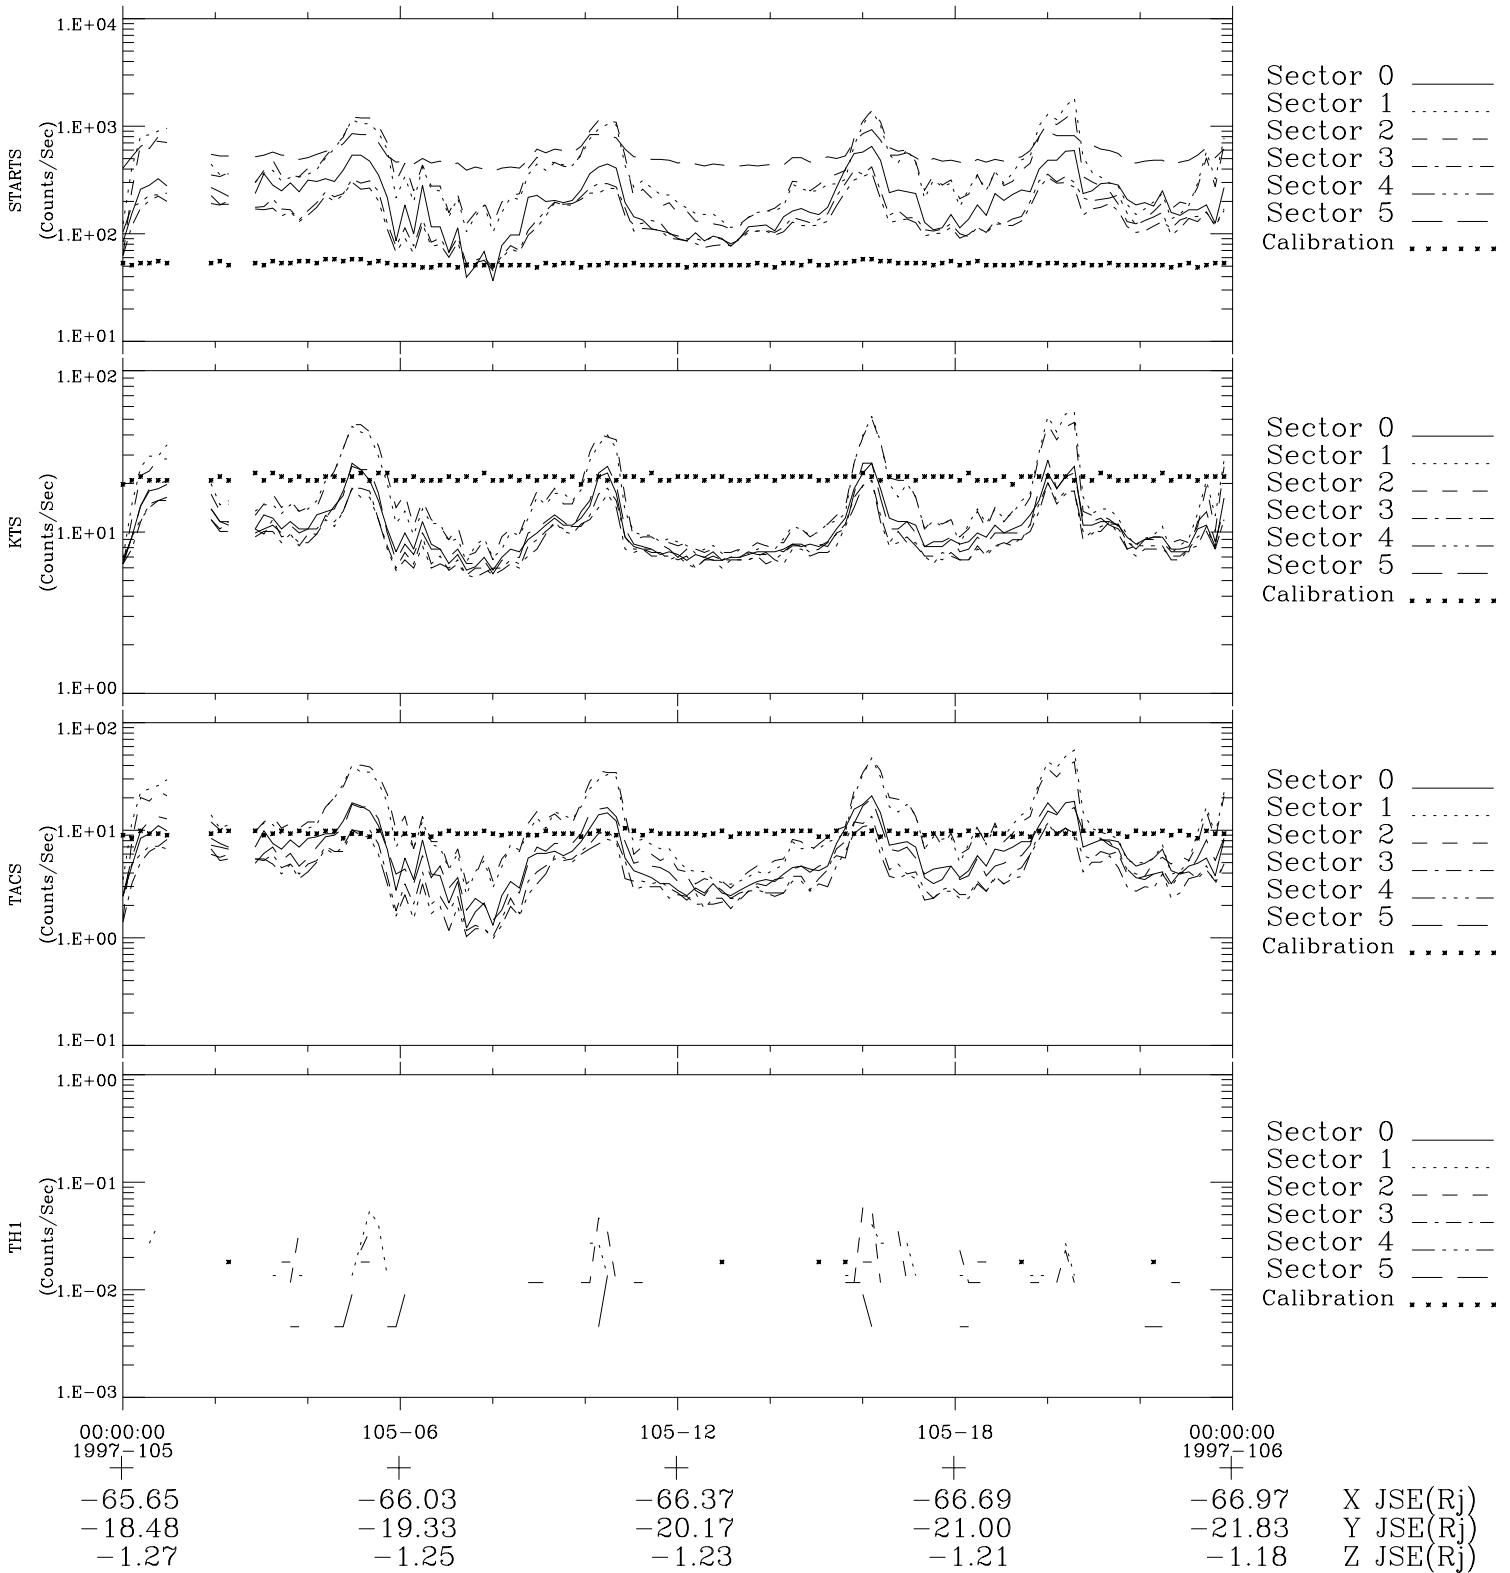

Galileo EPD Real-Time Six-Sector 97105

Software Version: RTLINE_R6 V 1.20
Data Production: 06-03-00
Plot Production: Sat Sep 15 04:01:58 2001

◇ = Jupiter look direction
□ = Corotation look direction