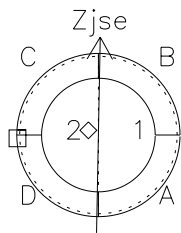

Galileo EPD Real-Time Six-Sector 97105

Software Version: RTLINE_R6 V 1.20
Data Production: 06-03-00
Plot Production: Sat Sep 15 04:01:57 2001

\diamond = Jupiter look direction
 \square = Corotation look direction