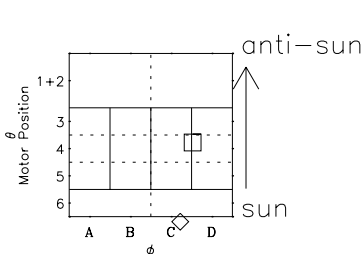

Galileo EPD Real-Time Six-Sector 97105

Software Version: RTLINE_R6 V 1.20
Data Production: 06-03-00
Plot Production: Sat Sep 15 04:01:57 2001

\diamond = Jupiter look direction
 \square = Corotation look direction