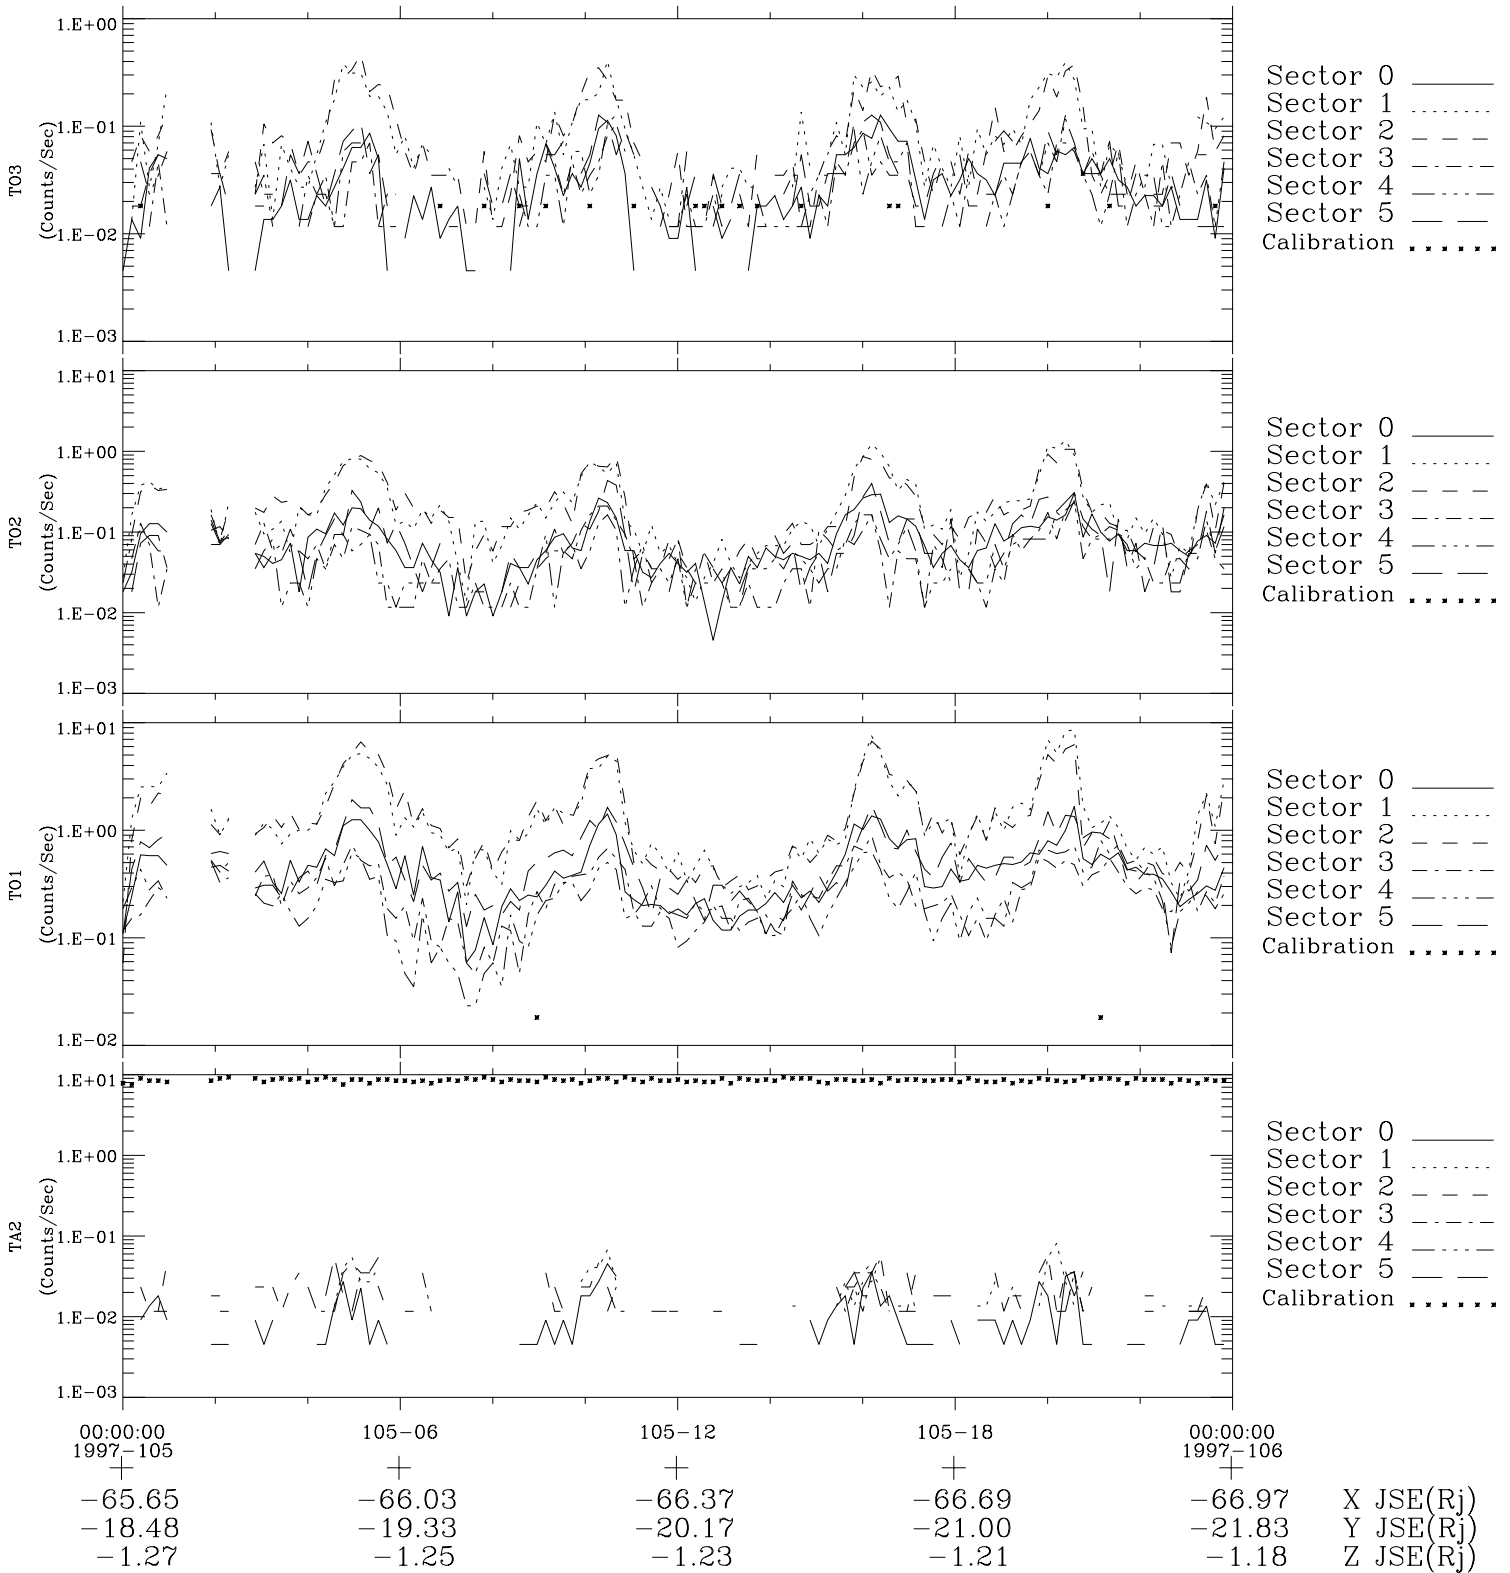

Galileo EPD Real-Time Six-Sector 97105

Software Version: RTLINE_R6 V 1.20
Data Production: 06-03-00
Plot Production: Sat Sep 15 04:01:56 2001

◇ = Jupiter look direction
□ = Corotation look direction