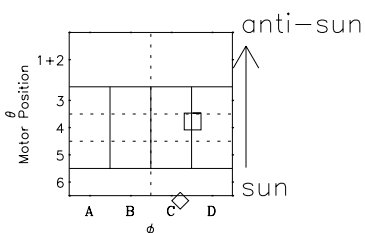

Galileo EPD Real-Time Six-Sector 97105

Software Version: RTLINE_R6 V 1.20
Data Production: 06-03-00
Plot Production: Sat Sep 15 04:01:56 2001

◇ = Jupiter look direction
□ = Corotation look direction