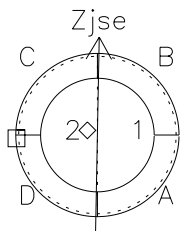

Galileo EPD Real-Time Six-Sector 97105

Software Version: RTLINE_R6 V 1.20
Data Production: 06-03-00
Plot Production: Sat Sep 15 04:01:56 2001

◇ = Jupiter look direction
□ = Corotation look direction