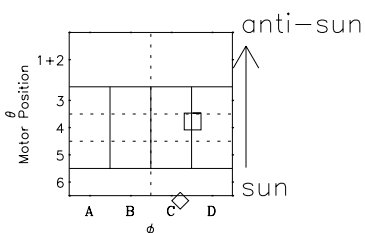

Galileo EPD Real-Time Six-Sector 97105

Software Version: RTLINE_R6 V 1.20
Data Production: 06-03-00
Plot Production: Sat Sep 15 04:01:56 2001

\diamond = Jupiter look direction
 \square = Corotation look direction