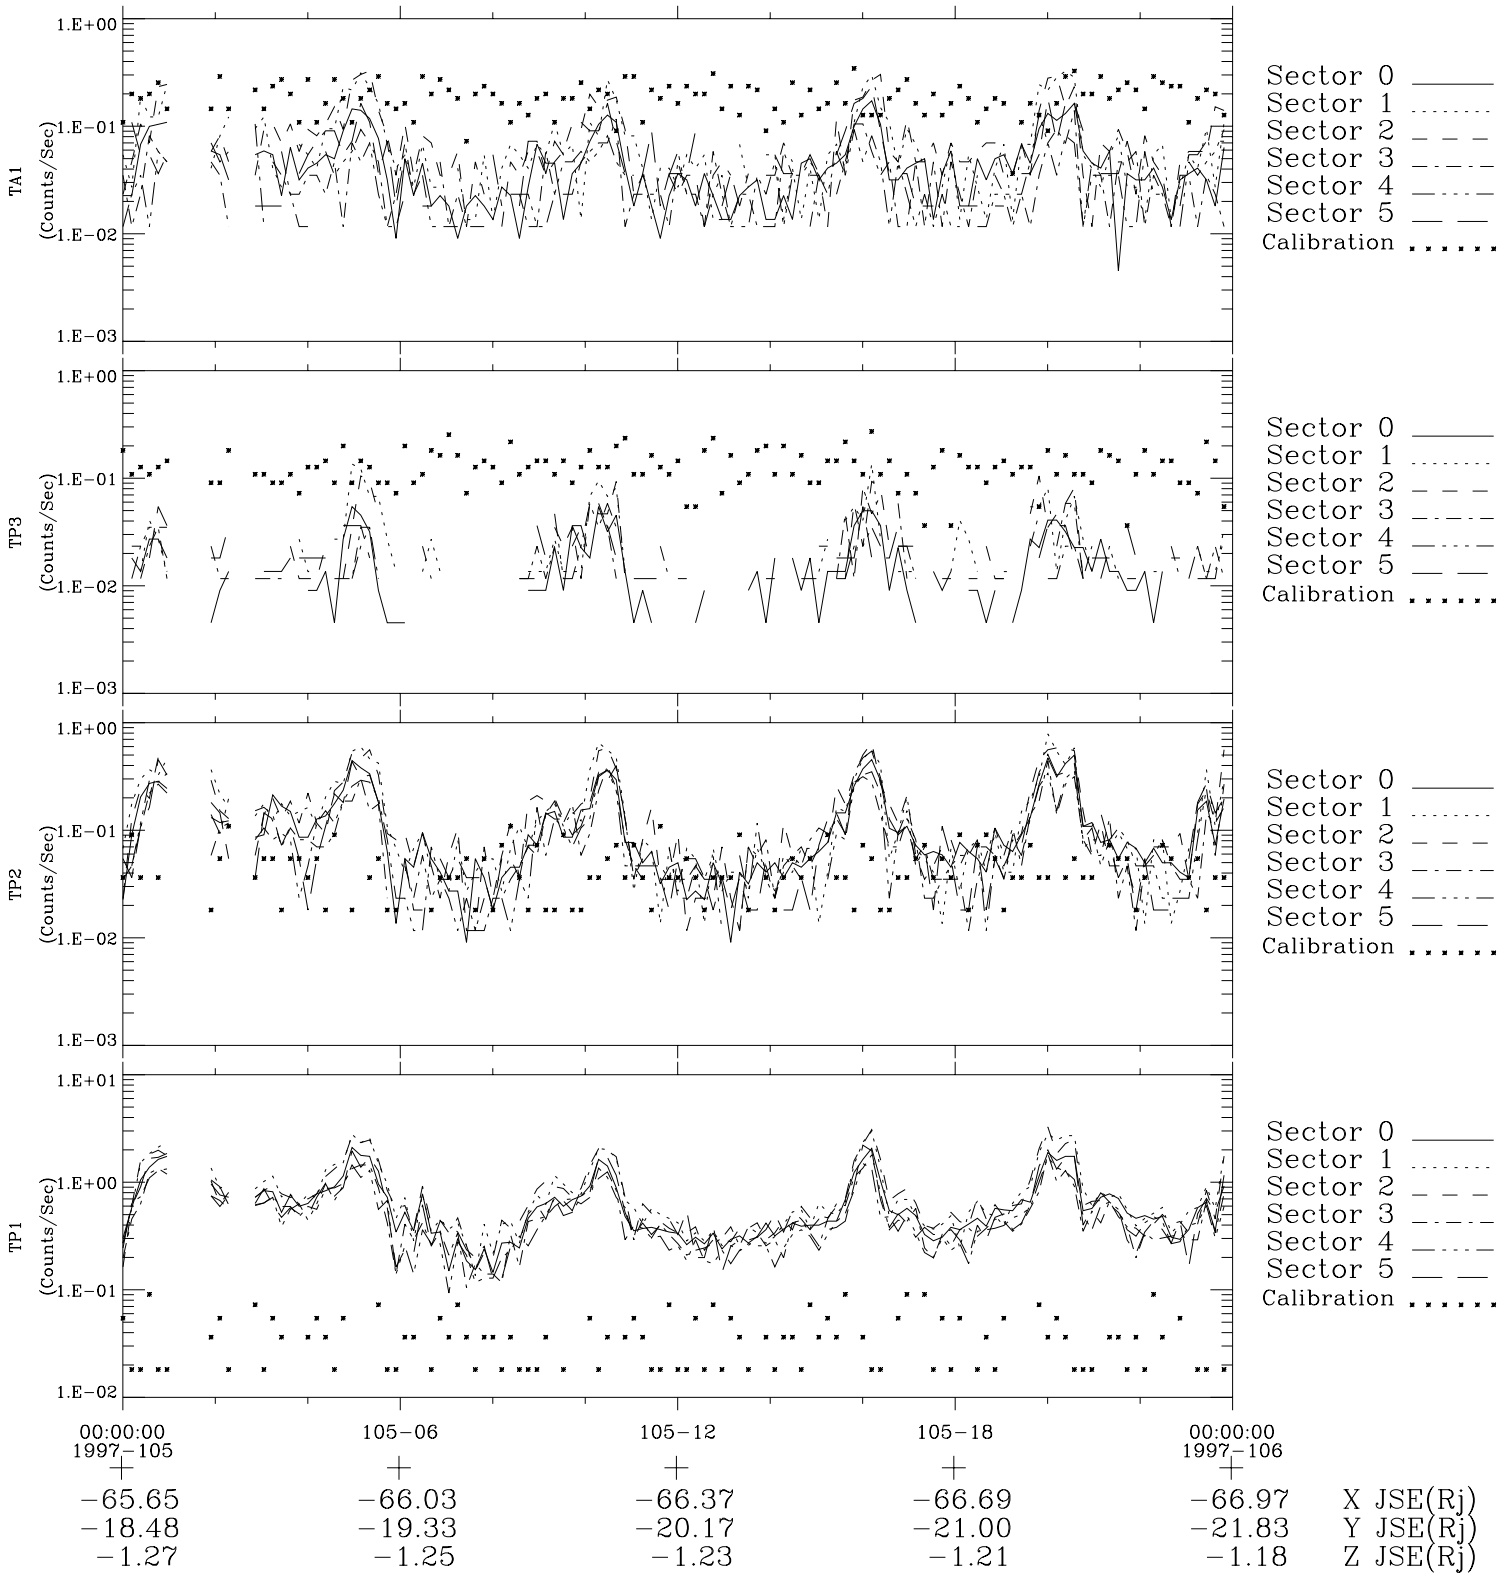

Galileo EPD Real-Time Six-Sector 97105

Software Version: RTLINE_R6 V 1.20
Data Production: 06-03-00
Plot Production: Sat Sep 15 04:01:56 2001

\diamond = Jupiter look direction
 \square = Corotation look direction