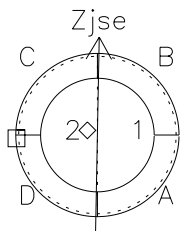

Galileo EPD Real-Time Six-Sector 97105

Software Version: RTLINE_R6 V 1.20
Data Production: 06-03-00
Plot Production: Sat Sep 15 04:01:56 2001

\diamond = Jupiter look direction
 \square = Corotation look direction