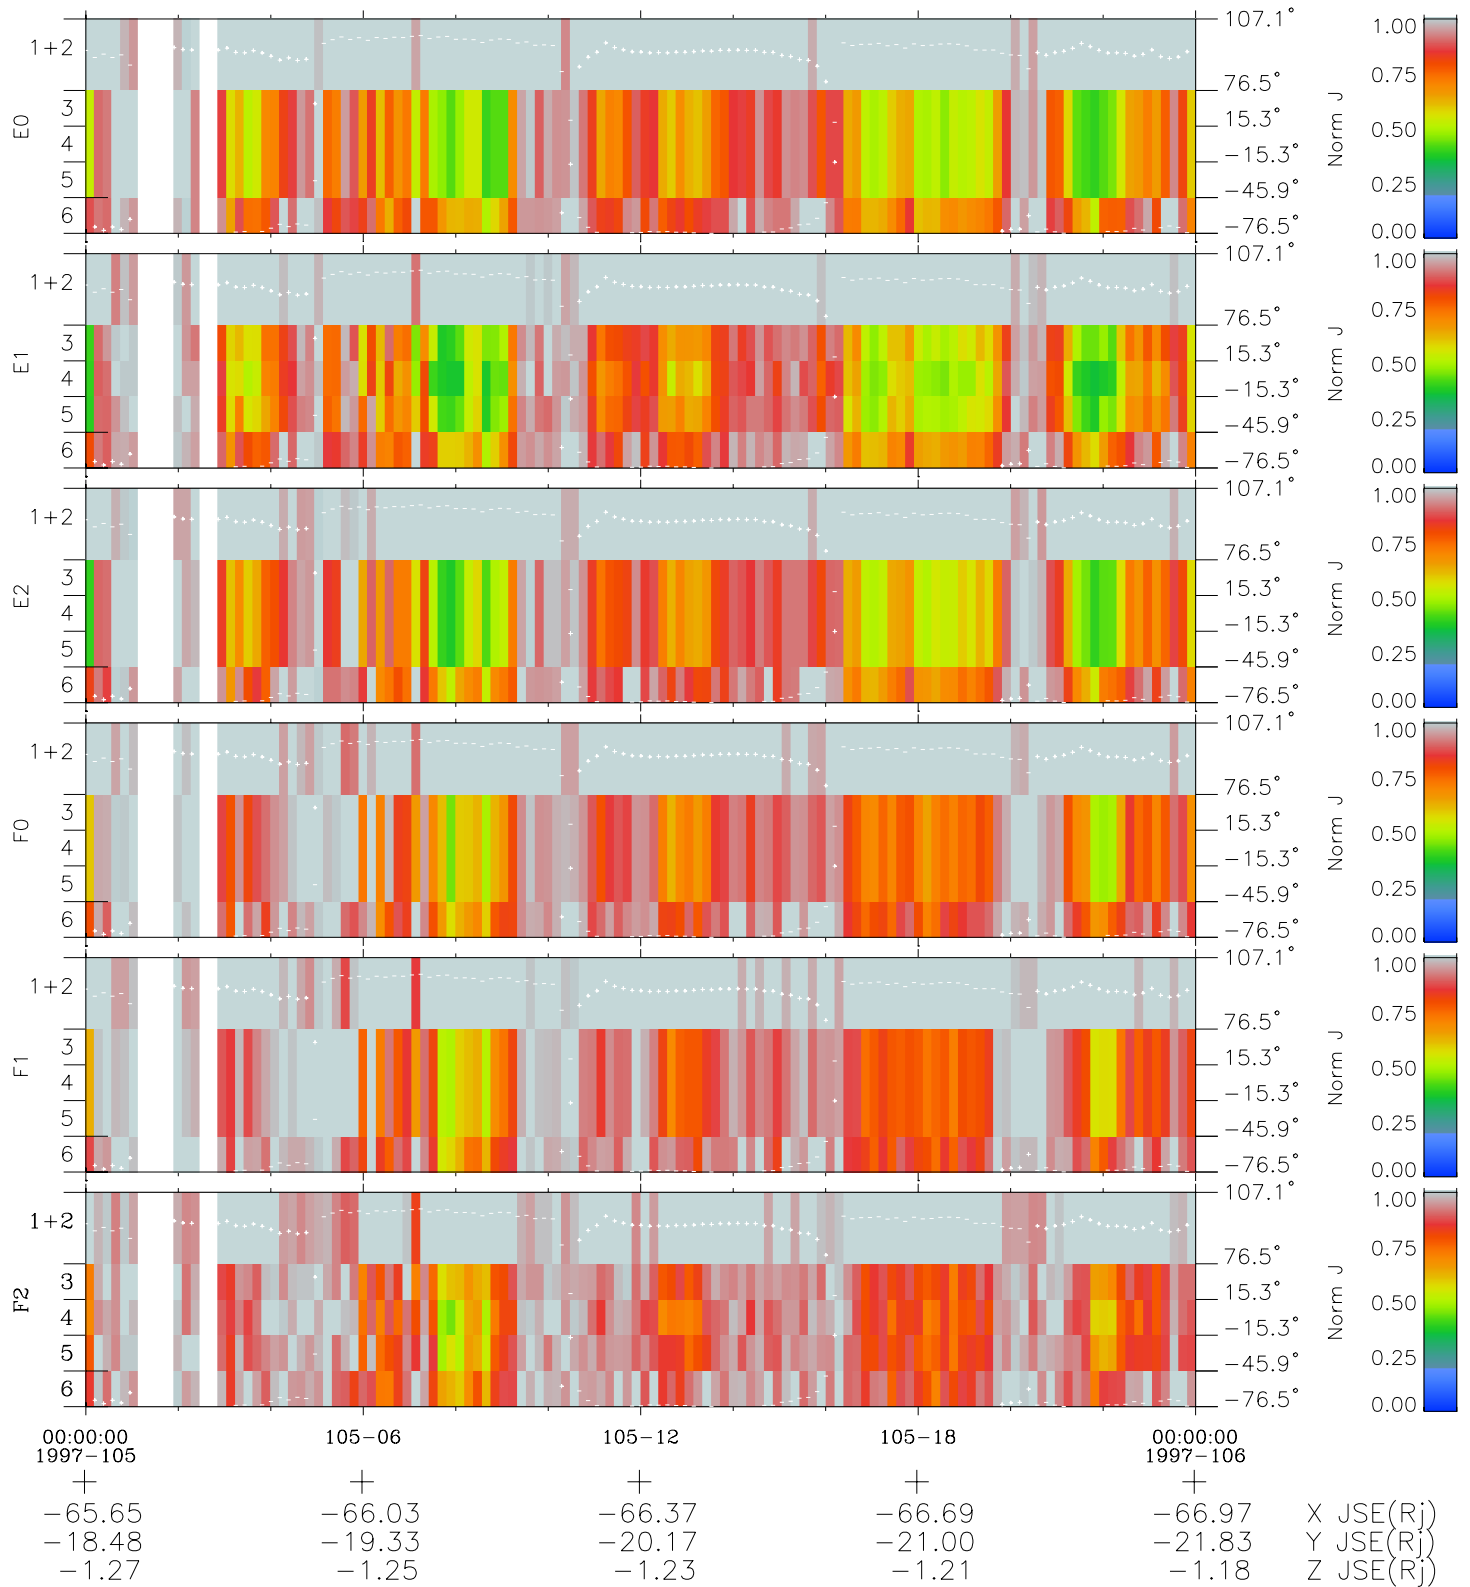

Galileo EPD Real Elevation Anisotropies 97105

Software Version: RTELEV_NORM V 1.20
Data Production: 06-03-00
Plot Production: Sat Sep 15 04:01:09 2001
Color File: wondr3
Geofactor File: 1.1

- ◇ = Jupiter look direction
- = Corotation look direction