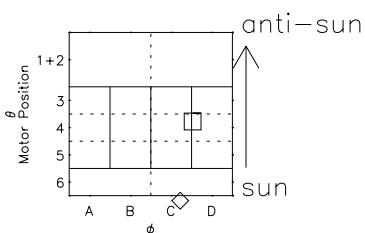

Galileo EPD Real Elevation Anisotropies 97105

Software Version: RTELEV_NORM V 1.20
Data Production: 06-03-00
Plot Production: Sat Sep 15 04:01:09 2001
Color File: wondr3
Geofactor File: 1.1

- ◇ = Jupiter look direction
- = Corotation look direction