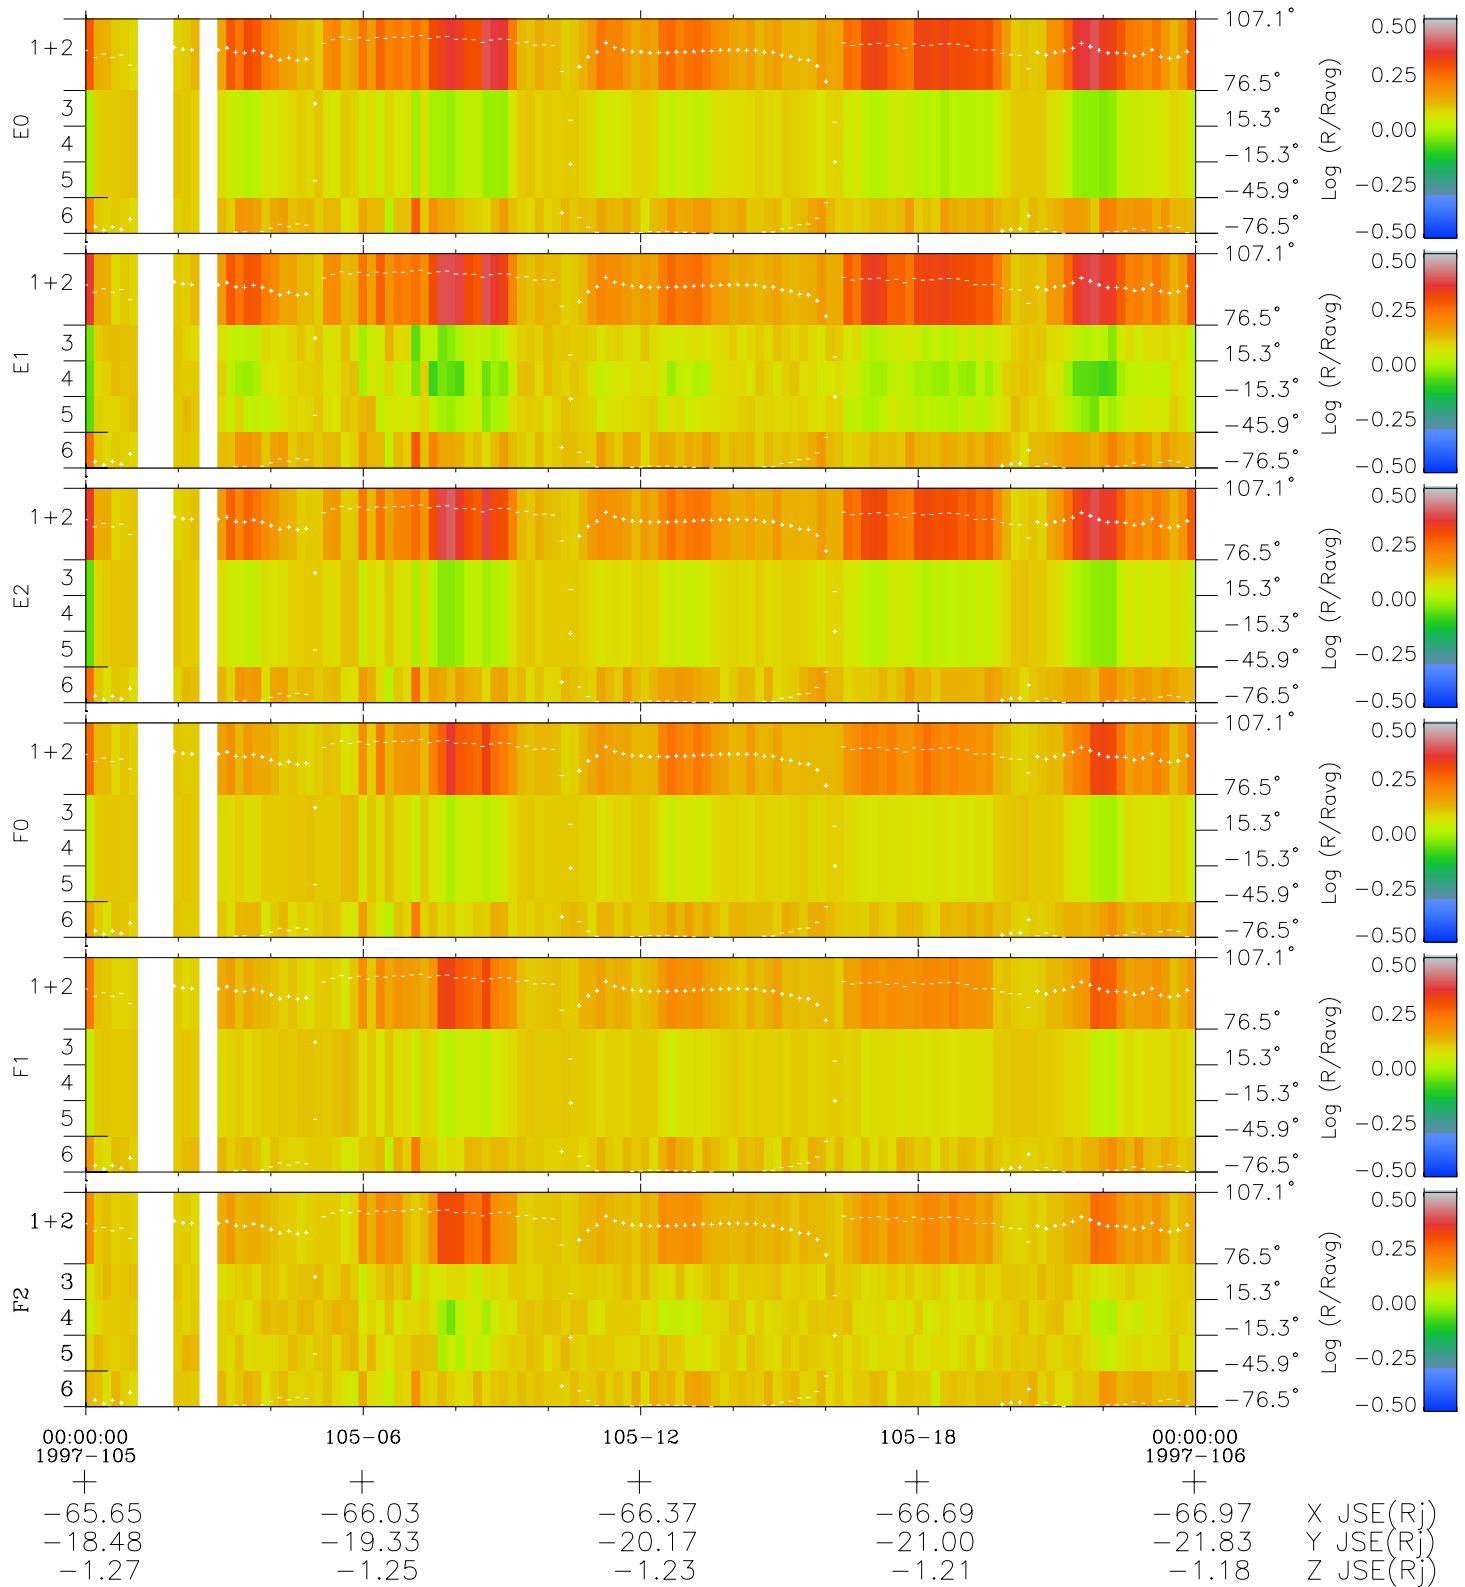

Galileo EPD Real Elevation Anisotropies 97105

Software Version: RTELEV_MEAN V 1.20
 Data Production: 06-03-00
 Plot Production: Sat Sep 15 04:00:46 2001
 Color File: wondr3
 Geofactor File: 1.1

- ◇ = Jupiter look direction
- = Corotation look direction