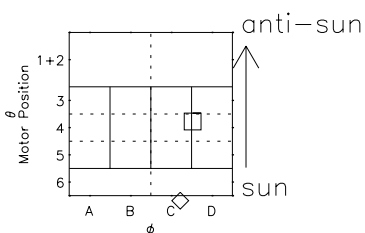

Galileo EPD Real Elevation Anisotropies 97105

Software Version: RTELEV_MEAN V 1.20
 Data Production: 06-03-00
 Plot Production: Sat Sep 15 04:00:46 2001
 Color File: wondr3
 Geofactor File: 1.1

- ◇ = Jupiter look direction
- = Corotation look direction