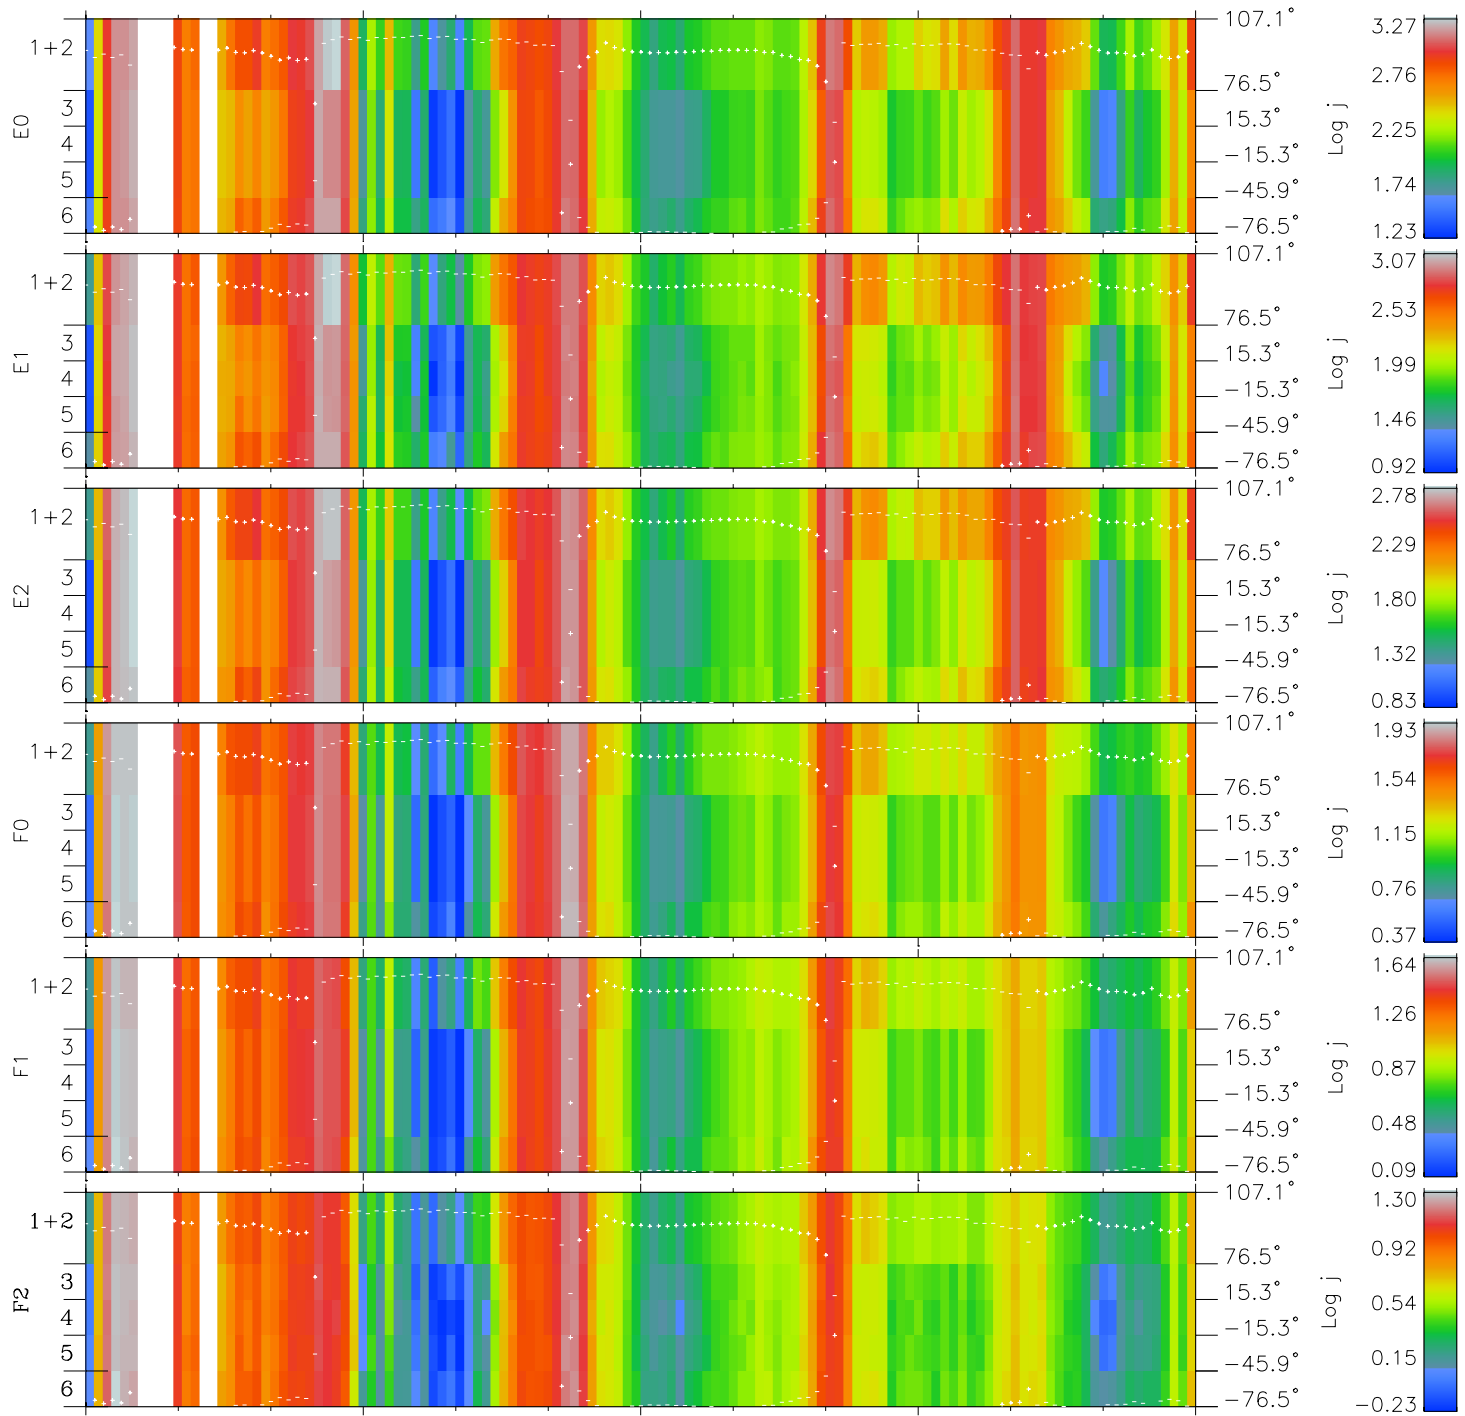

Galileo EPD Real Elevation Anisotropies 97105

Software Version: RTELEV_FLUX V 1.20
 Data Production: 06-03-00
 Plot Production: Sat Sep 15 04:00:58 2001
 Color File: wondr3
 Geofactor File: 1.1

00:00:00 1997-105	105-06	105-12	105-18	00:00:00 1997-106	
+	+	+	+	+	
-65.65	-66.03	-66.37	-66.69	-66.97	X JSE(R _j)
-18.48	-19.33	-20.17	-21.00	-21.83	Y JSE(R _j)
-1.27	-1.25	-1.23	-1.21	-1.18	Z JSE(R _j)

- ◇ = Jupiter look direction
- = Corotation look direction