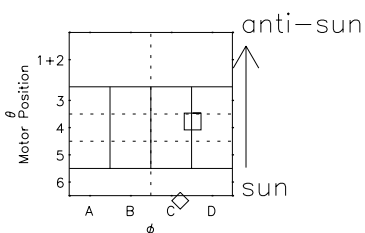

Galileo EPD Real Elevation Anisotropies 97105

Software Version: RTELEV_FLUX V 1.20
 Data Production: 06-03-00
 Plot Production: Sat Sep 15 04:00:58 2001
 Color File: wondr3
 Geofactor File: 1.1

00:00:00 1997-105	105-06	105-12	105-18	00:00:00 1997-106	
+	+	+	+	+	
-65.65	-66.03	-66.37	-66.69	-66.97	X JSE(R _j)
-18.48	-19.33	-20.17	-21.00	-21.83	Y JSE(R _j)
-1.27	-1.25	-1.23	-1.21	-1.18	Z JSE(R _j)

- ◇ = Jupiter look direction
- = Corotation look direction