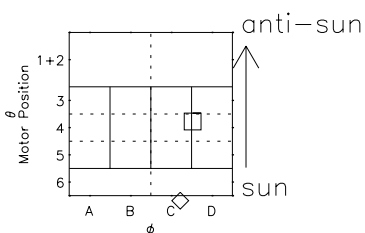

Galileo EPD Real Elevation Anisotropies 97105

Software Version: RTELEV_NORM V 1.20
Data Production: 06-03-00
Plot Production: Sat Sep 15 04:01:04 2001
Color File: wondr3
Geofactor File: 1.1

- ◇ = Jupiter look direction
- = Corotation look direction