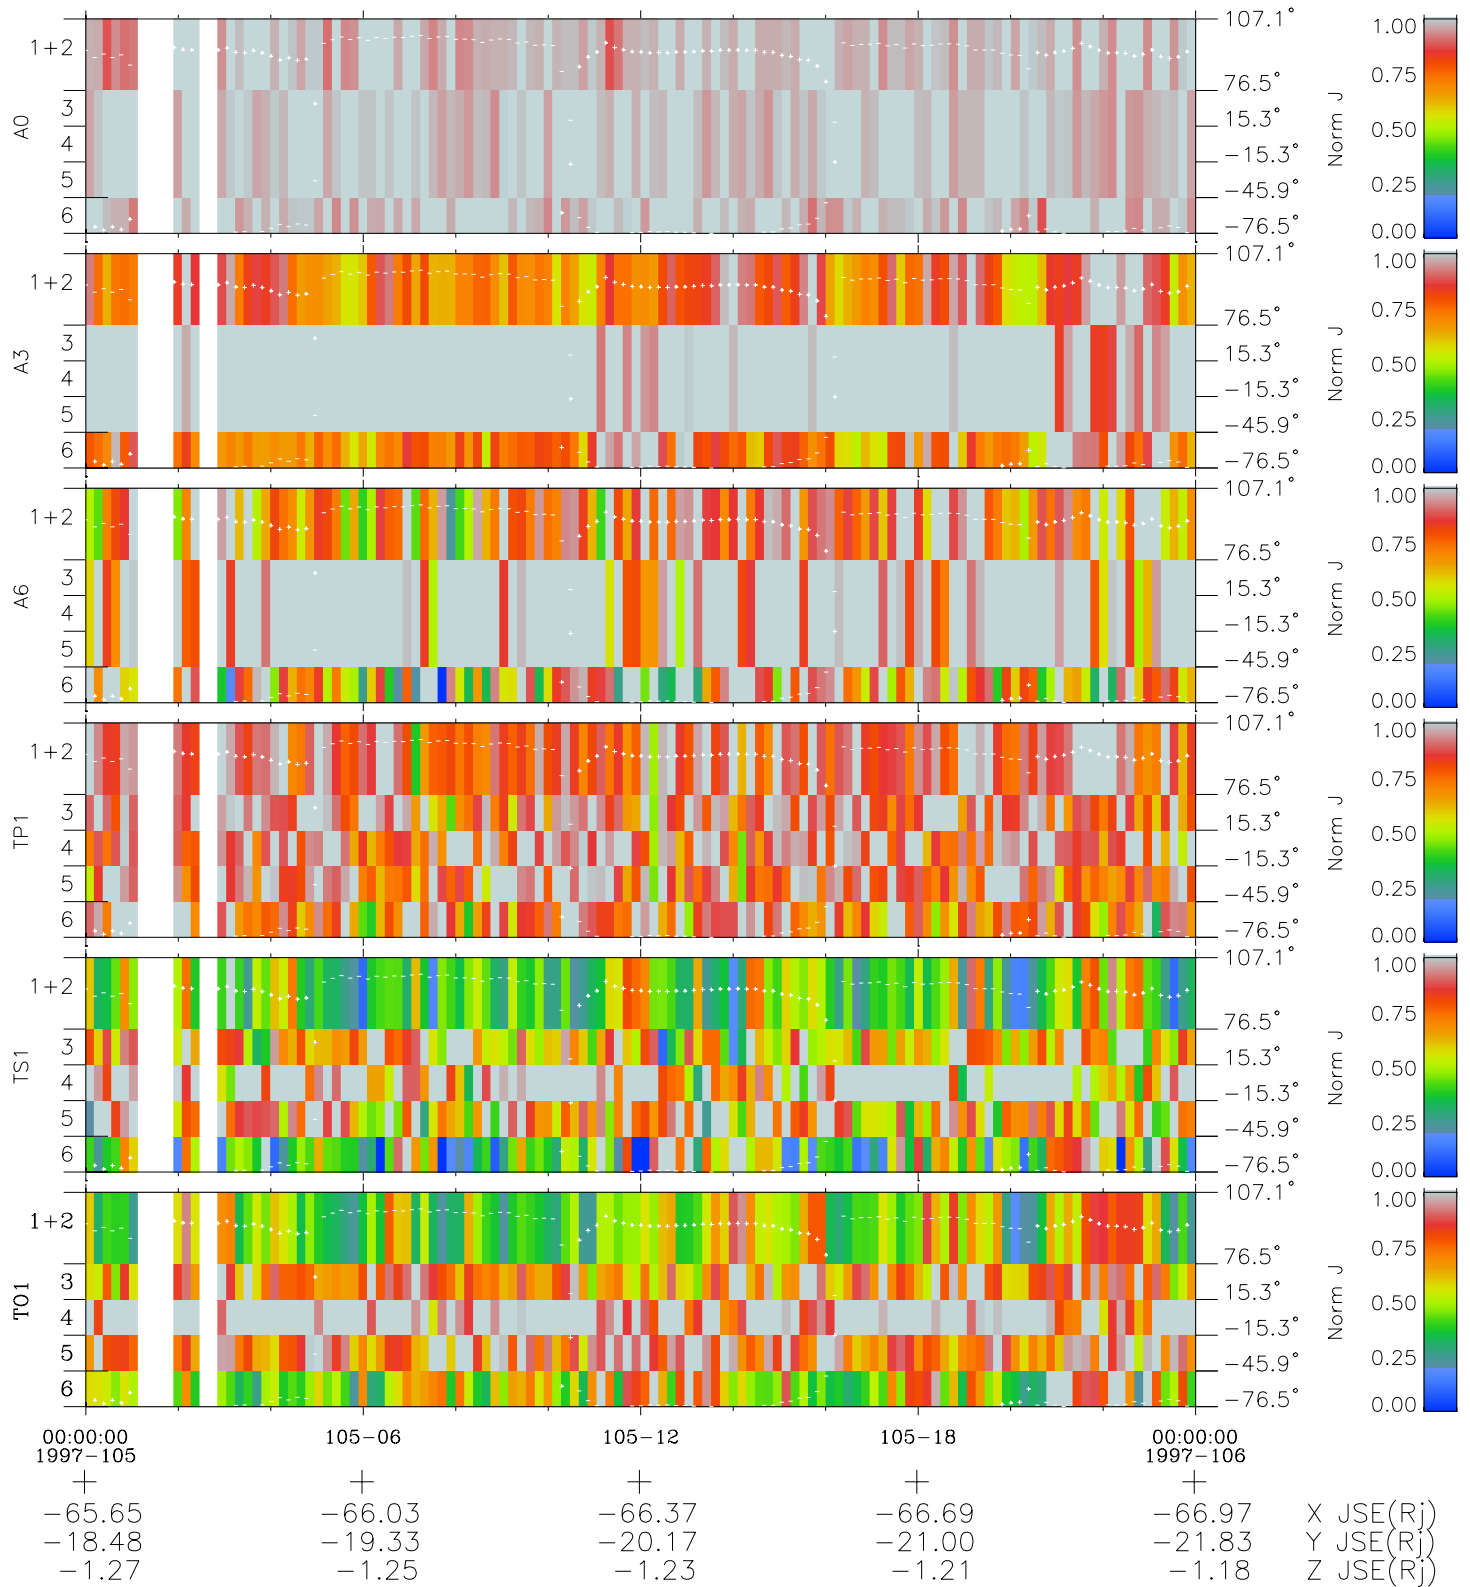

Galileo EPD Real Elevation Anisotropies 97105

Software Version: RTELEV_NORM V 1.20
Data Production: 06-03-00
Plot Production: Sat Sep 15 04:01:04 2001
Color File: wondr3
Geofactor File: 1.1

- ◇ = Jupiter look direction
- = Corotation look direction