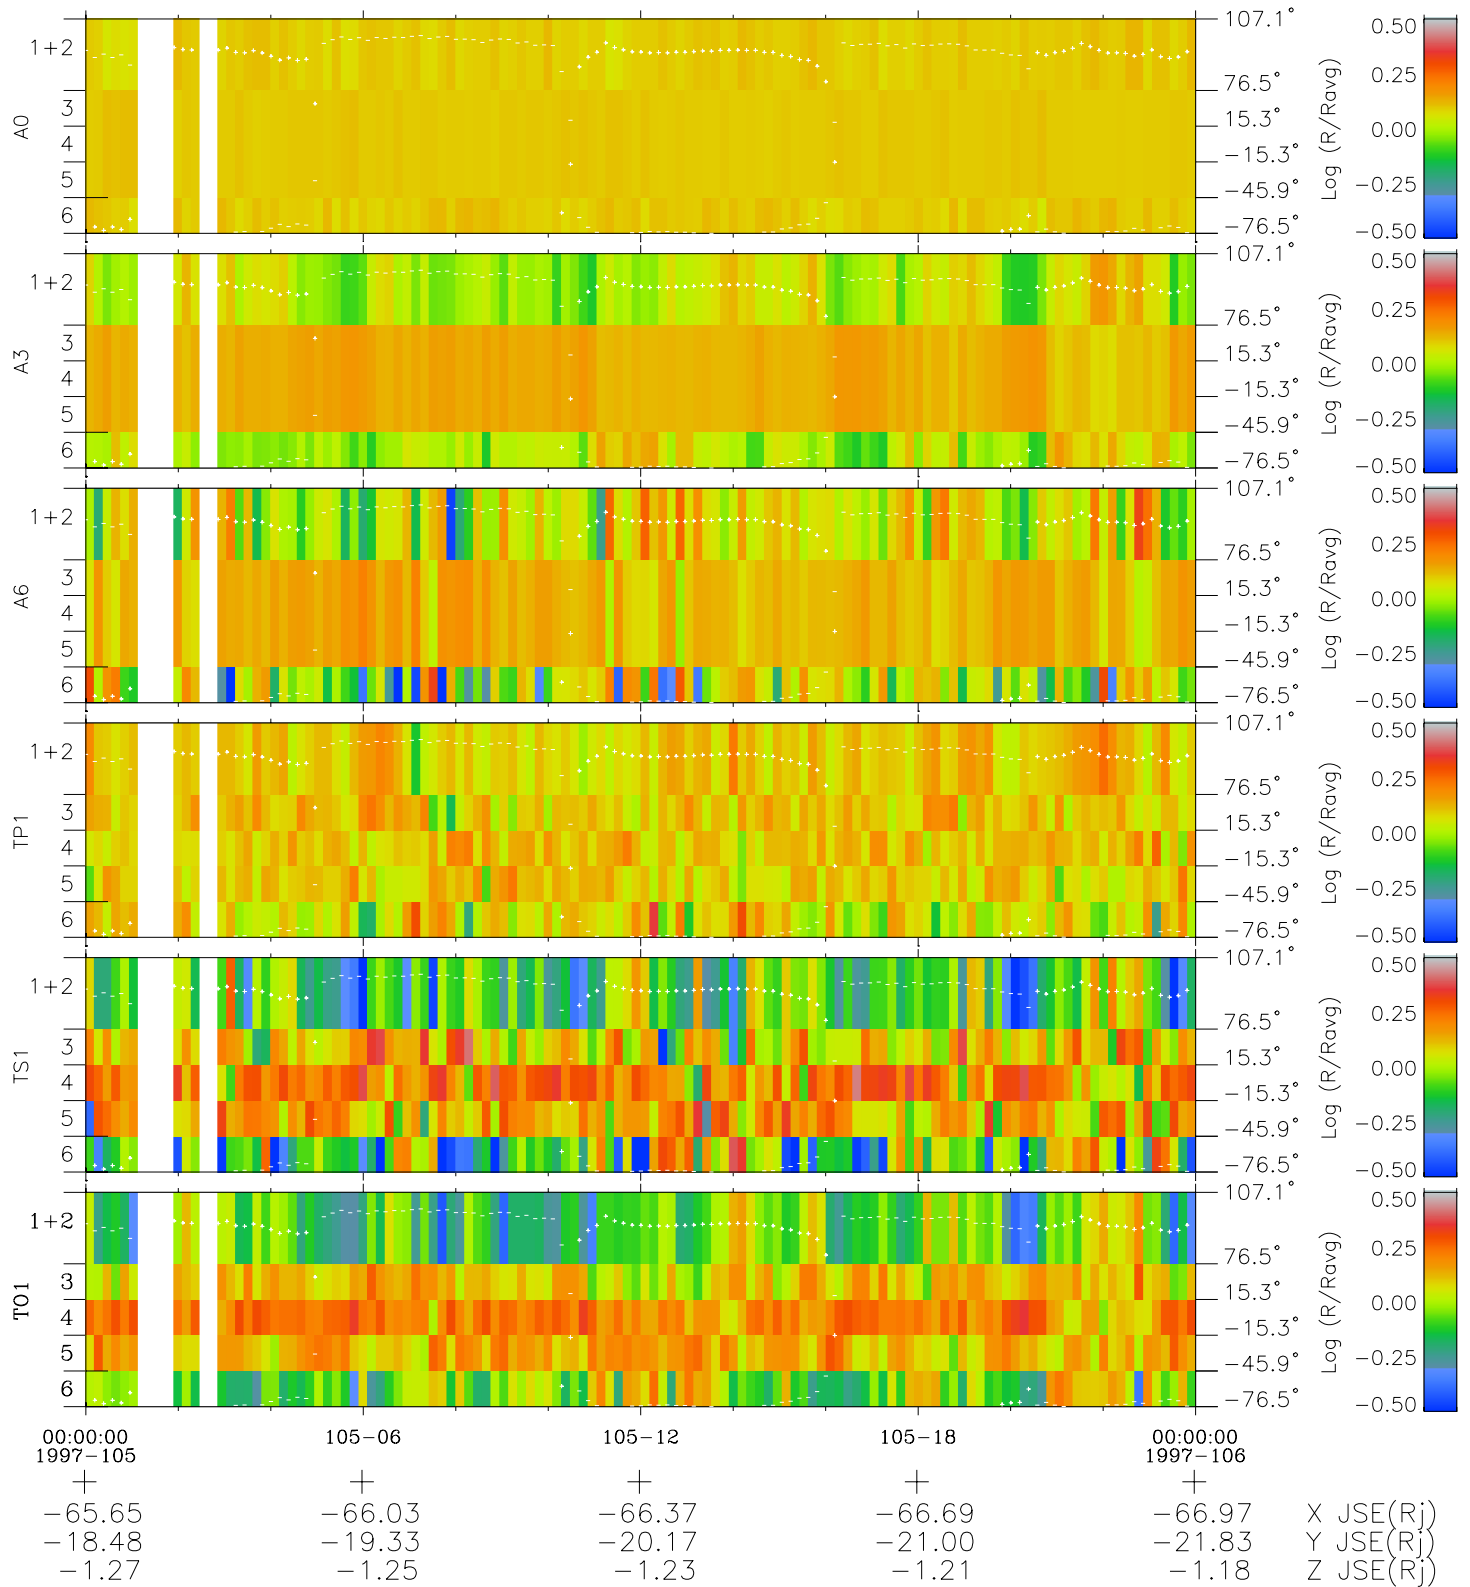

Galileo EPD Real Elevation Anisotropies 97105

Software Version: RTELEV_MEAN V 1.20
Data Production: 06-03-00
Plot Production: Sat Sep 15 04:00:40 2001
Color File: wondr3
Geofactor File: 1.1

- ◇ = Jupiter look direction
- = Corotation look direction