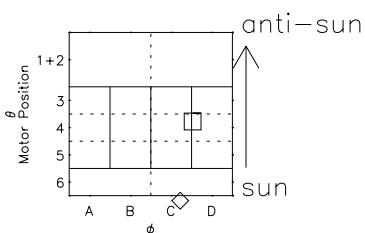

Galileo EPD Real Elevation Anisotropies 97105

Software Version: RTELEV_MEAN V 1.20
Data Production: 06-03-00
Plot Production: Sat Sep 15 04:00:40 2001
Color File: wondr3
Geofactor File: 1.1

- ◇ = Jupiter look direction
- = Corotation look direction