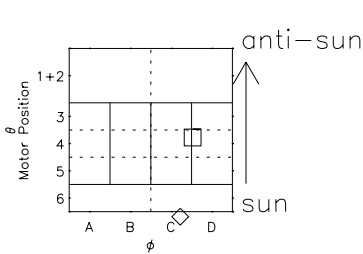

# Galileo EPD Real Elevation Anisotropies 97105

Software Version: RTELEV\_FLUX V 1.20  
Data Production: 06-03-00  
Plot Production: Sat Sep 15 04:00:52 2001  
Color File: wondr3  
Geofactor File: 1.1

- ◇ = Jupiter look direction
- = Corotation look direction