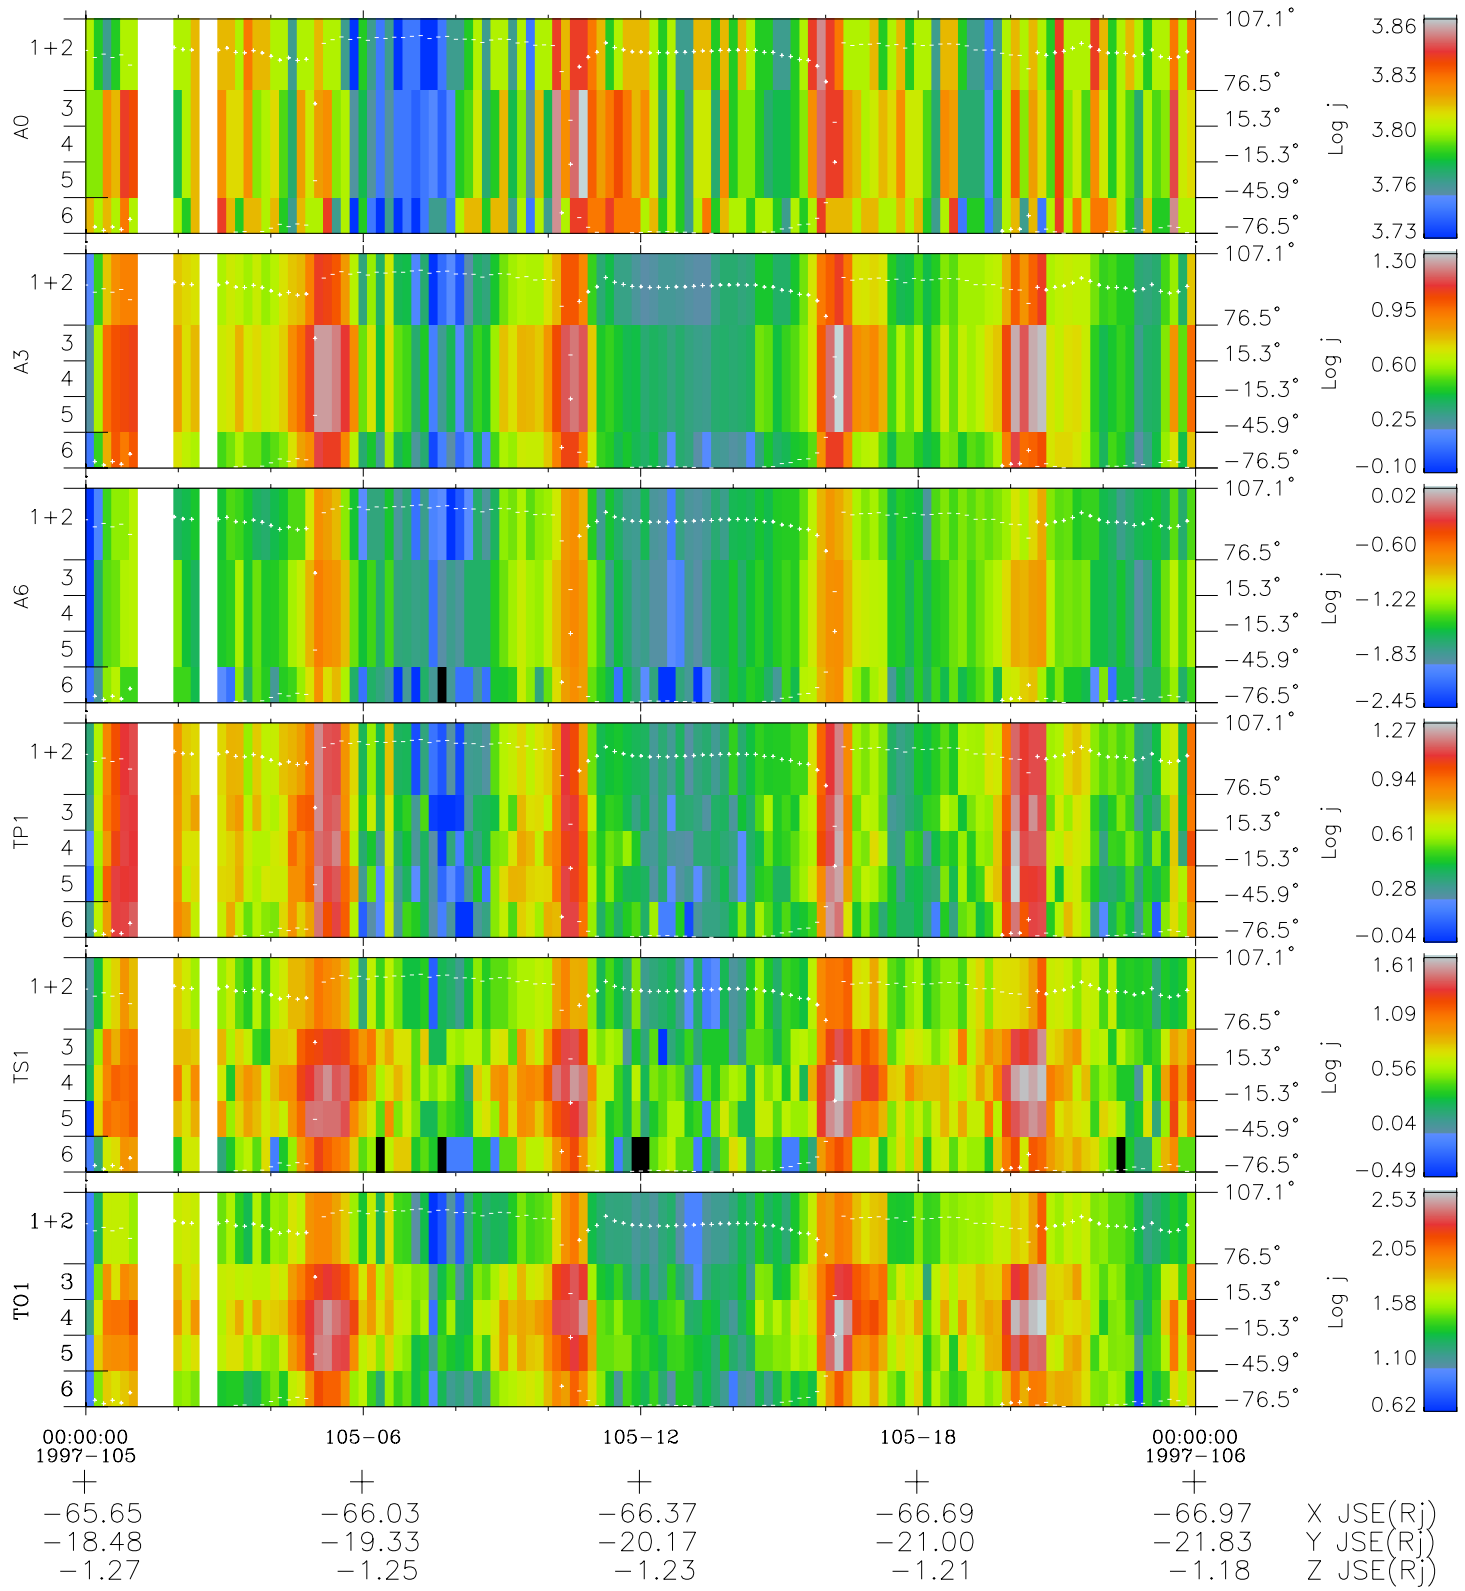

# Galileo EPD Real Elevation Anisotropies 97105

Software Version: RTELEV\_FLUX V 1.20  
Data Production: 06-03-00  
Plot Production: Sat Sep 15 04:00:52 2001  
Color File: wondr3  
Geofactor File: 1.1

- ◇ = Jupiter look direction
- = Corotation look direction