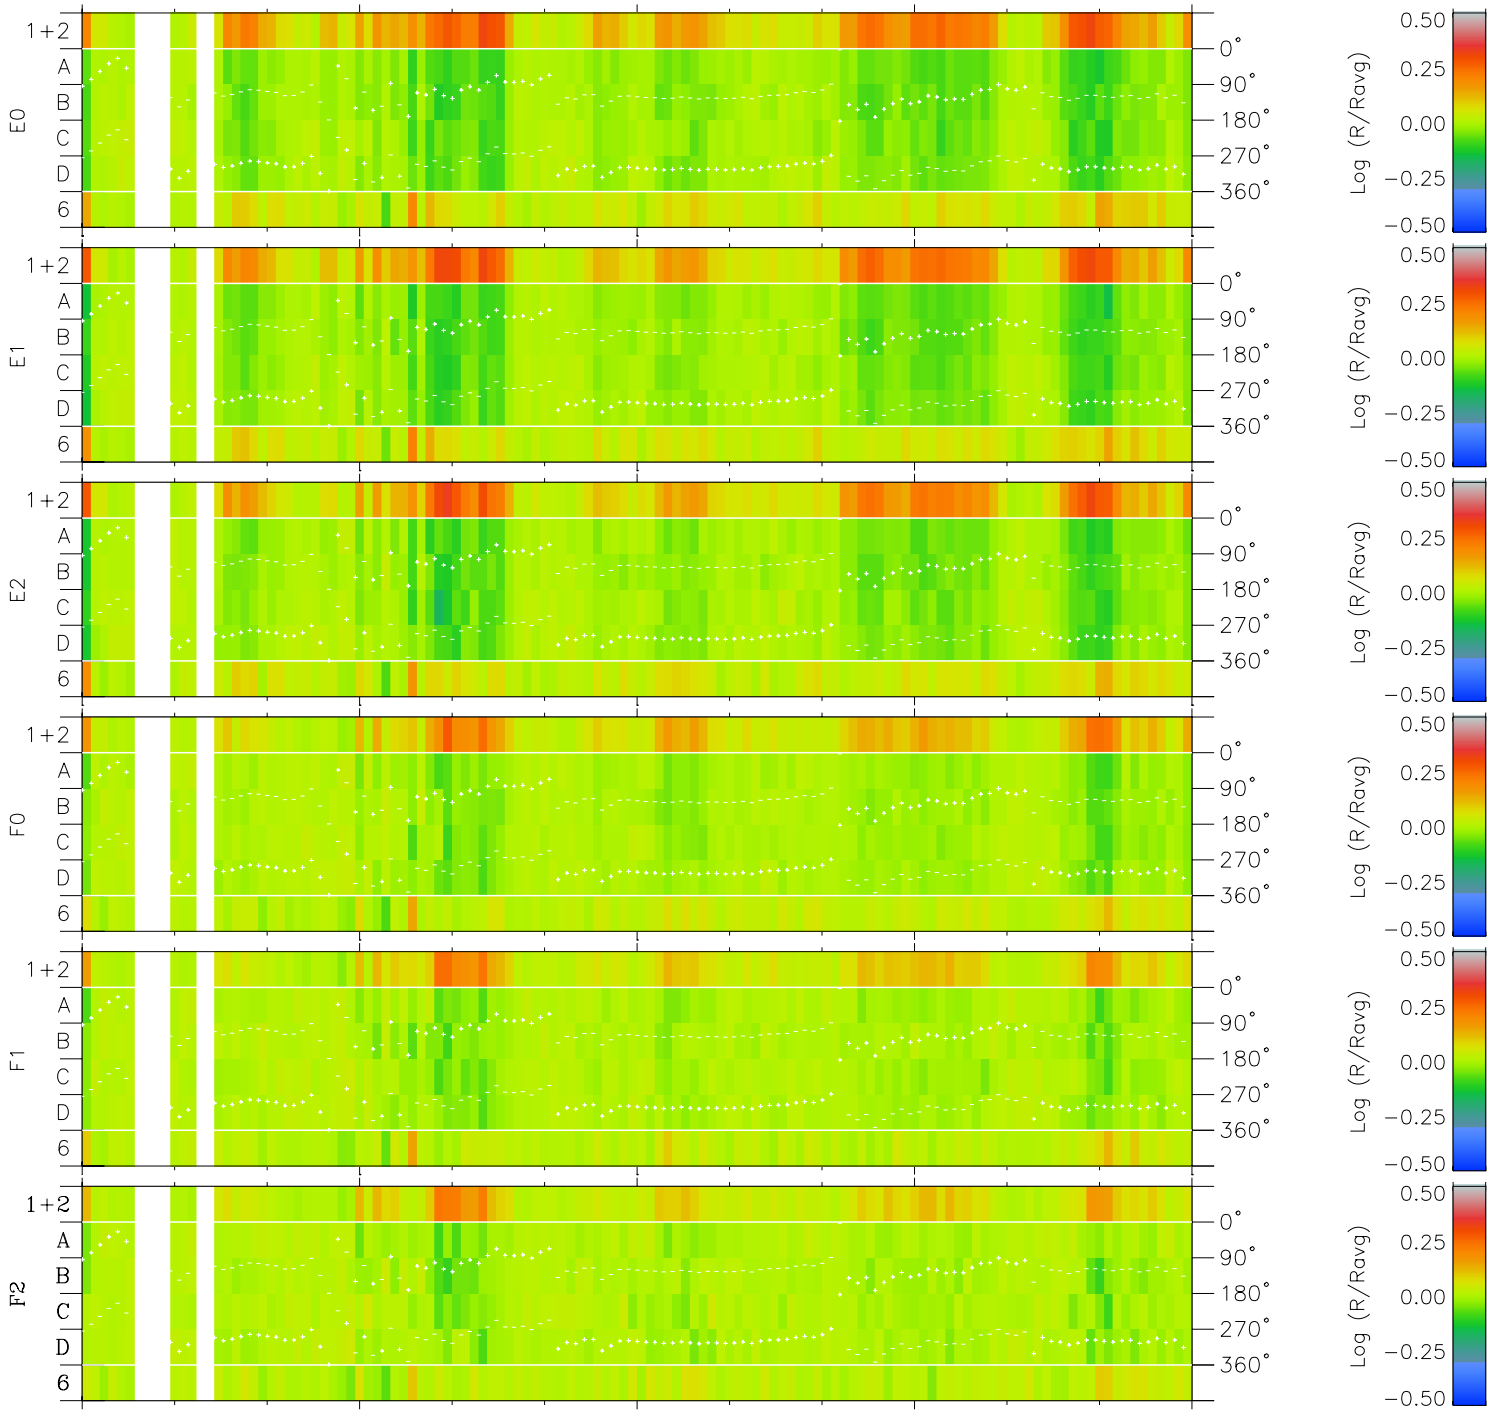

Galileo EPD Real Time Azimuth Anisotropies 97105

Software Version: RTAZIM_MEAN V 1.20
 Data Production: 06-03-00
 Plot Production: Sat Sep 15 04:01:21 2001
 Color File: wondr3
 Geofactor File: 1.1

00:00:00 1997-105	105-06	105-12	105-18	00:00:00 1997-106	
+	+	+	+	+	X JSE(R _j)
-65.65	-66.03	-66.37	-66.69	-66.97	Y JSE(R _j)
-18.48	-19.33	-20.17	-21.00	-21.83	Z JSE(R _j)
-1.27	-1.25	-1.23	-1.21	-1.18	

◇ = Jupiter look direction
 □ = Corotation look direction