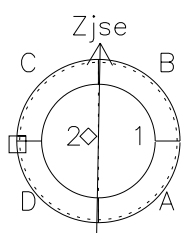

Galileo EPD Real Time Azimuth Anisotropies 97105

Software Version: RTAZIM_MEAN V 1.20
 Data Production: 06-03-00
 Plot Production: Sat Sep 15 04:01:21 2001
 Color File: wondr3
 Geofactor File: 1.1

00:00:00 1997-105	105-06	105-12	105-18	00:00:00 1997-106	
+	+	+	+	+	X JSE(R _j)
-65.65	-66.03	-66.37	-66.69	-66.97	Y JSE(R _j)
-18.48	-19.33	-20.17	-21.00	-21.83	Z JSE(R _j)
-1.27	-1.25	-1.23	-1.21	-1.18	

◇ = Jupiter look direction
 □ = Corotation look direction