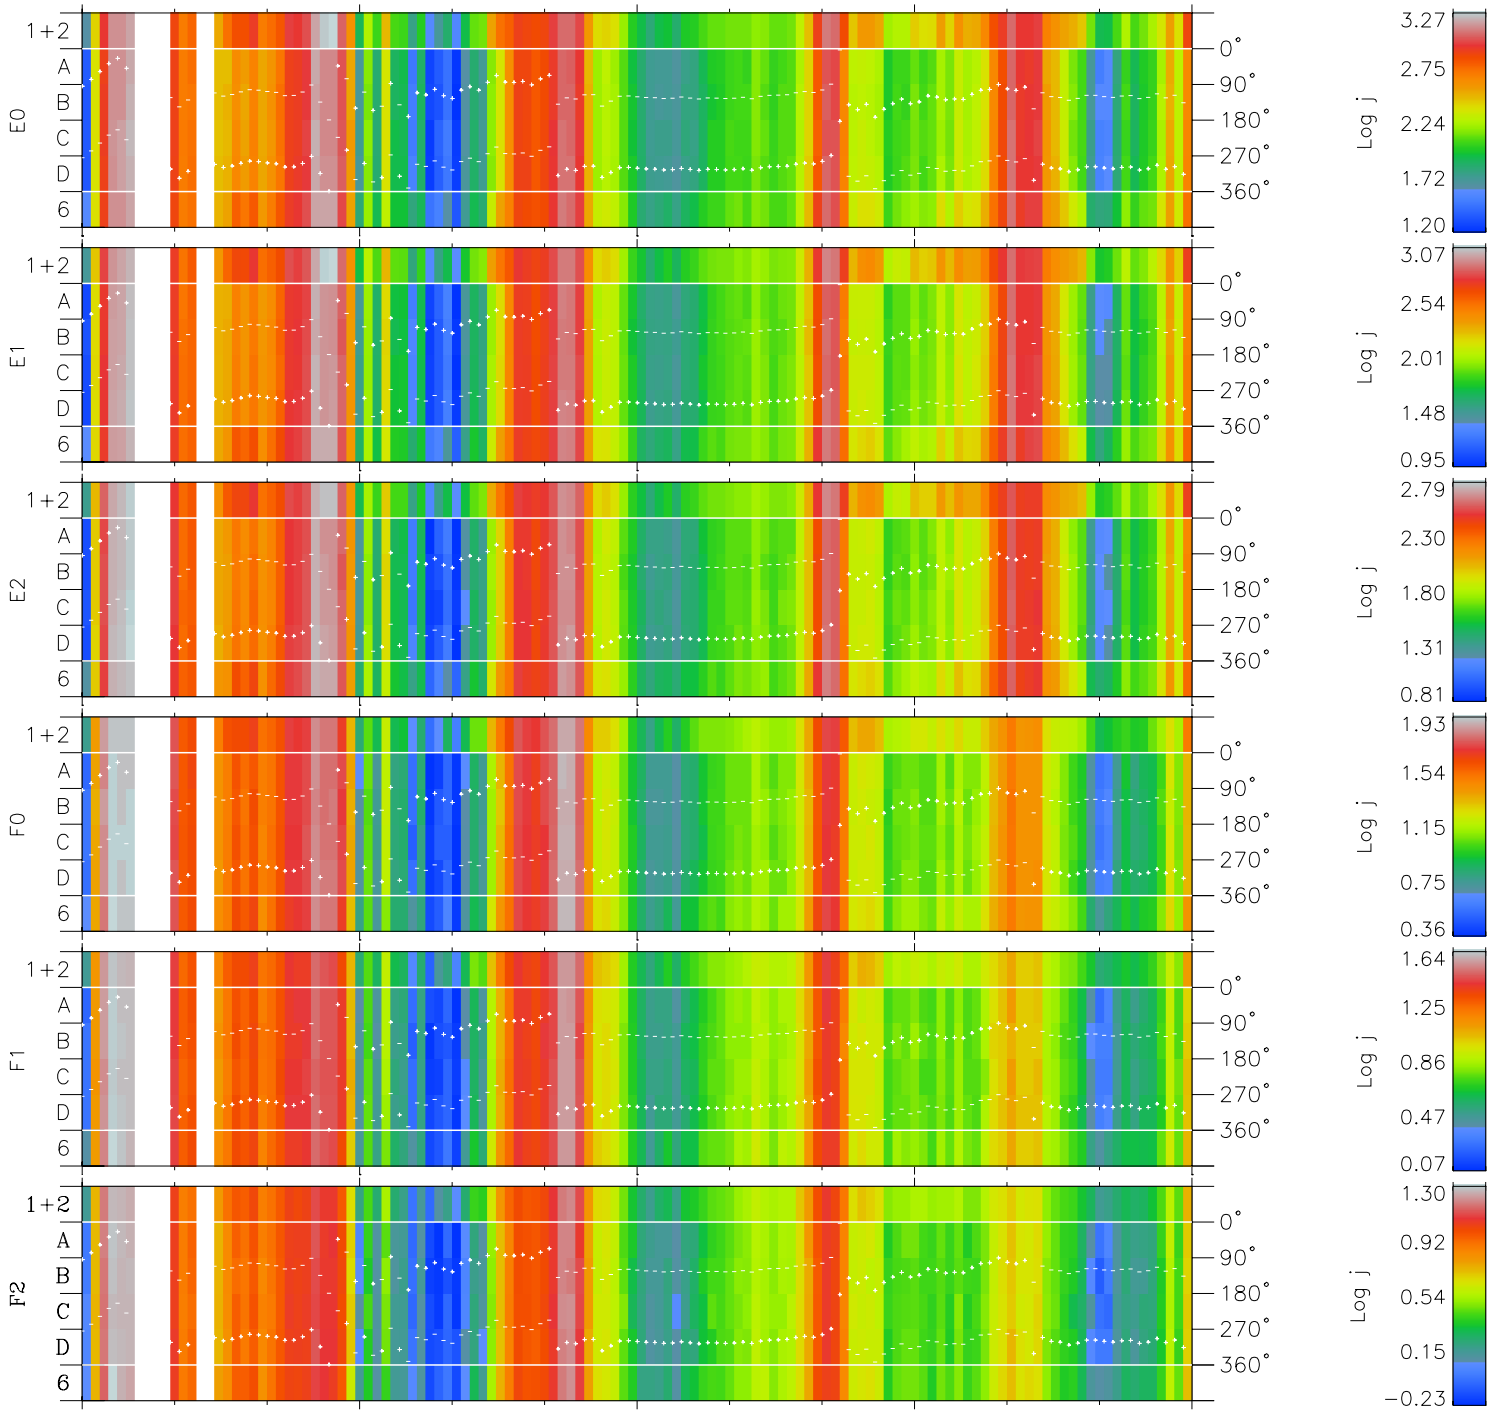

Galileo EPD Real Time Azimuth Anisotropies 97105

Software Version: RTAZIM_FLUX V 1.20
 Data Production: 06-03-00
 Plot Production: Sat Sep 15 04:01:31 2001
 Color File: wondr3
 Geofactor File: 1.1

00:00:00 1997-105	105-06	105-12	105-18	00:00:00 1997-106	
+	+	+	+	+	
-65.65	-66.03	-66.37	-66.69	-66.97	X JSE(R _j)
-18.48	-19.33	-20.17	-21.00	-21.83	Y JSE(R _j)
-1.27	-1.25	-1.23	-1.21	-1.18	Z JSE(R _j)

- ◇ = Jupiter look direction
- = Corotation look direction