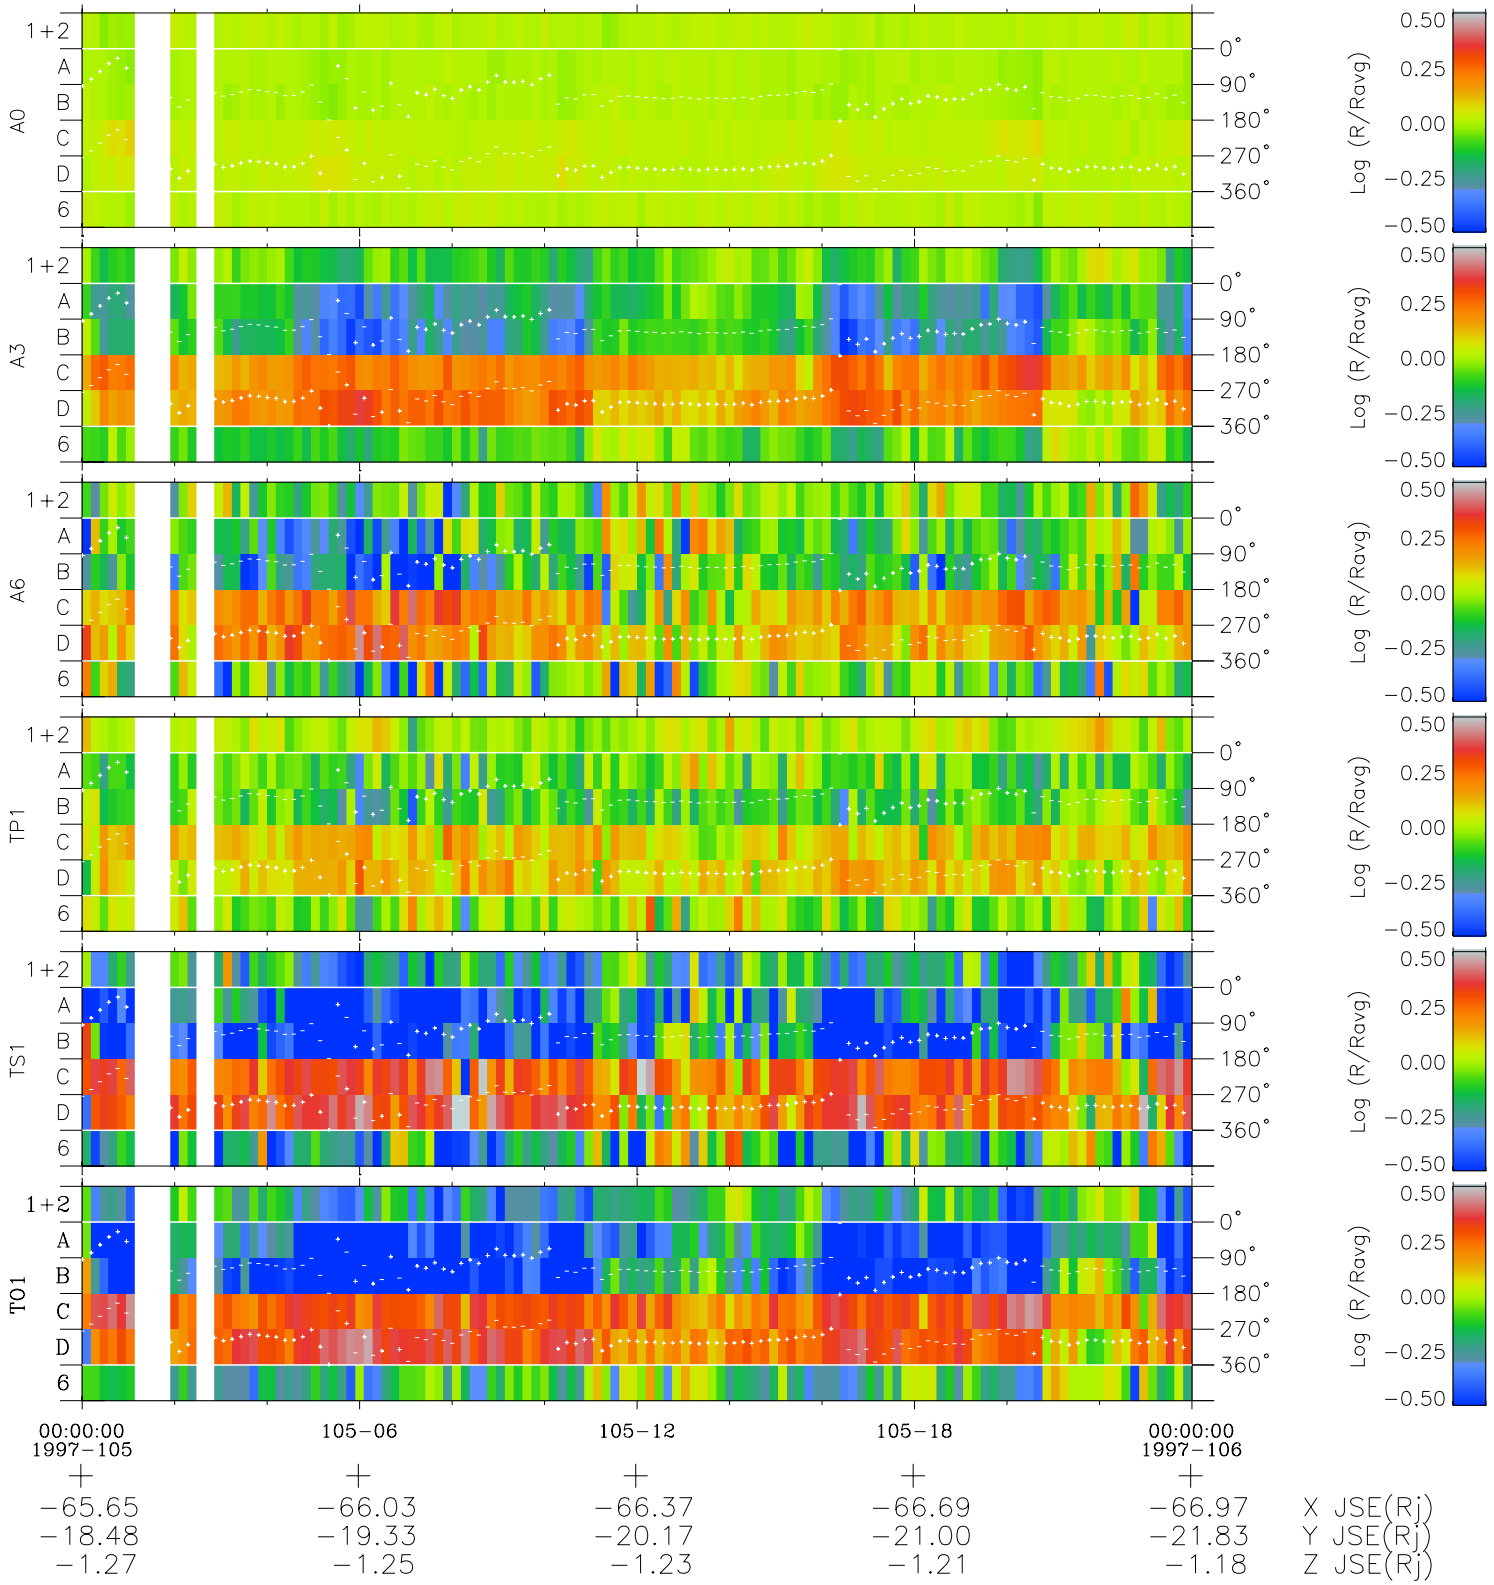

Galileo EPD Real Time Azimuth Anisotropies 97105

Software Version: RTAZIM_MEAN V 1.20
 Data Production: 06-03-00
 Plot Production: Sat Sep 15 04:01:15 2001
 Color File: wondr3
 Geofactor File: 1.1

◇ = Jupiter look direction
 □ = Corotation look direction