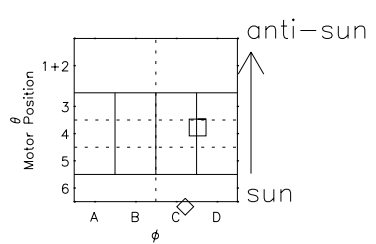

Galileo EPD Real Time Azimuth Anisotropies 97105

Software Version: RTAZIM_MEAN V 1.20
 Data Production: 06-03-00
 Plot Production: Sat Sep 15 04:01:15 2001
 Color File: wondr3
 Geofactor File: 1.1

◇ = Jupiter look direction
 □ = Corotation look direction