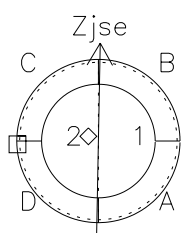

Galileo EPD Real Time Azimuth Anisotropies 97105

Software Version: RTAZIM_MEAN V 1.20
 Data Production: 06-03-00
 Plot Production: Sat Sep 15 04:01:15 2001
 Color File: wondr3
 Geofactor File: 1.1

◇ = Jupiter look direction
 □ = Corotation look direction