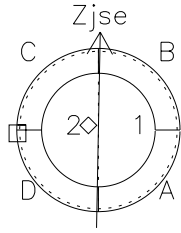

Galileo EPD Real Time Azimuth Anisotropies 97105

Software Version: RTAZIM_FLUX V 1.20
 Data Production: 06-03-00
 Plot Production: Sat Sep 15 04:01:26 2001
 Color File: wondr3
 Geofactor File: 1.1

◇ = Jupiter look direction
 □ = Corotation look direction