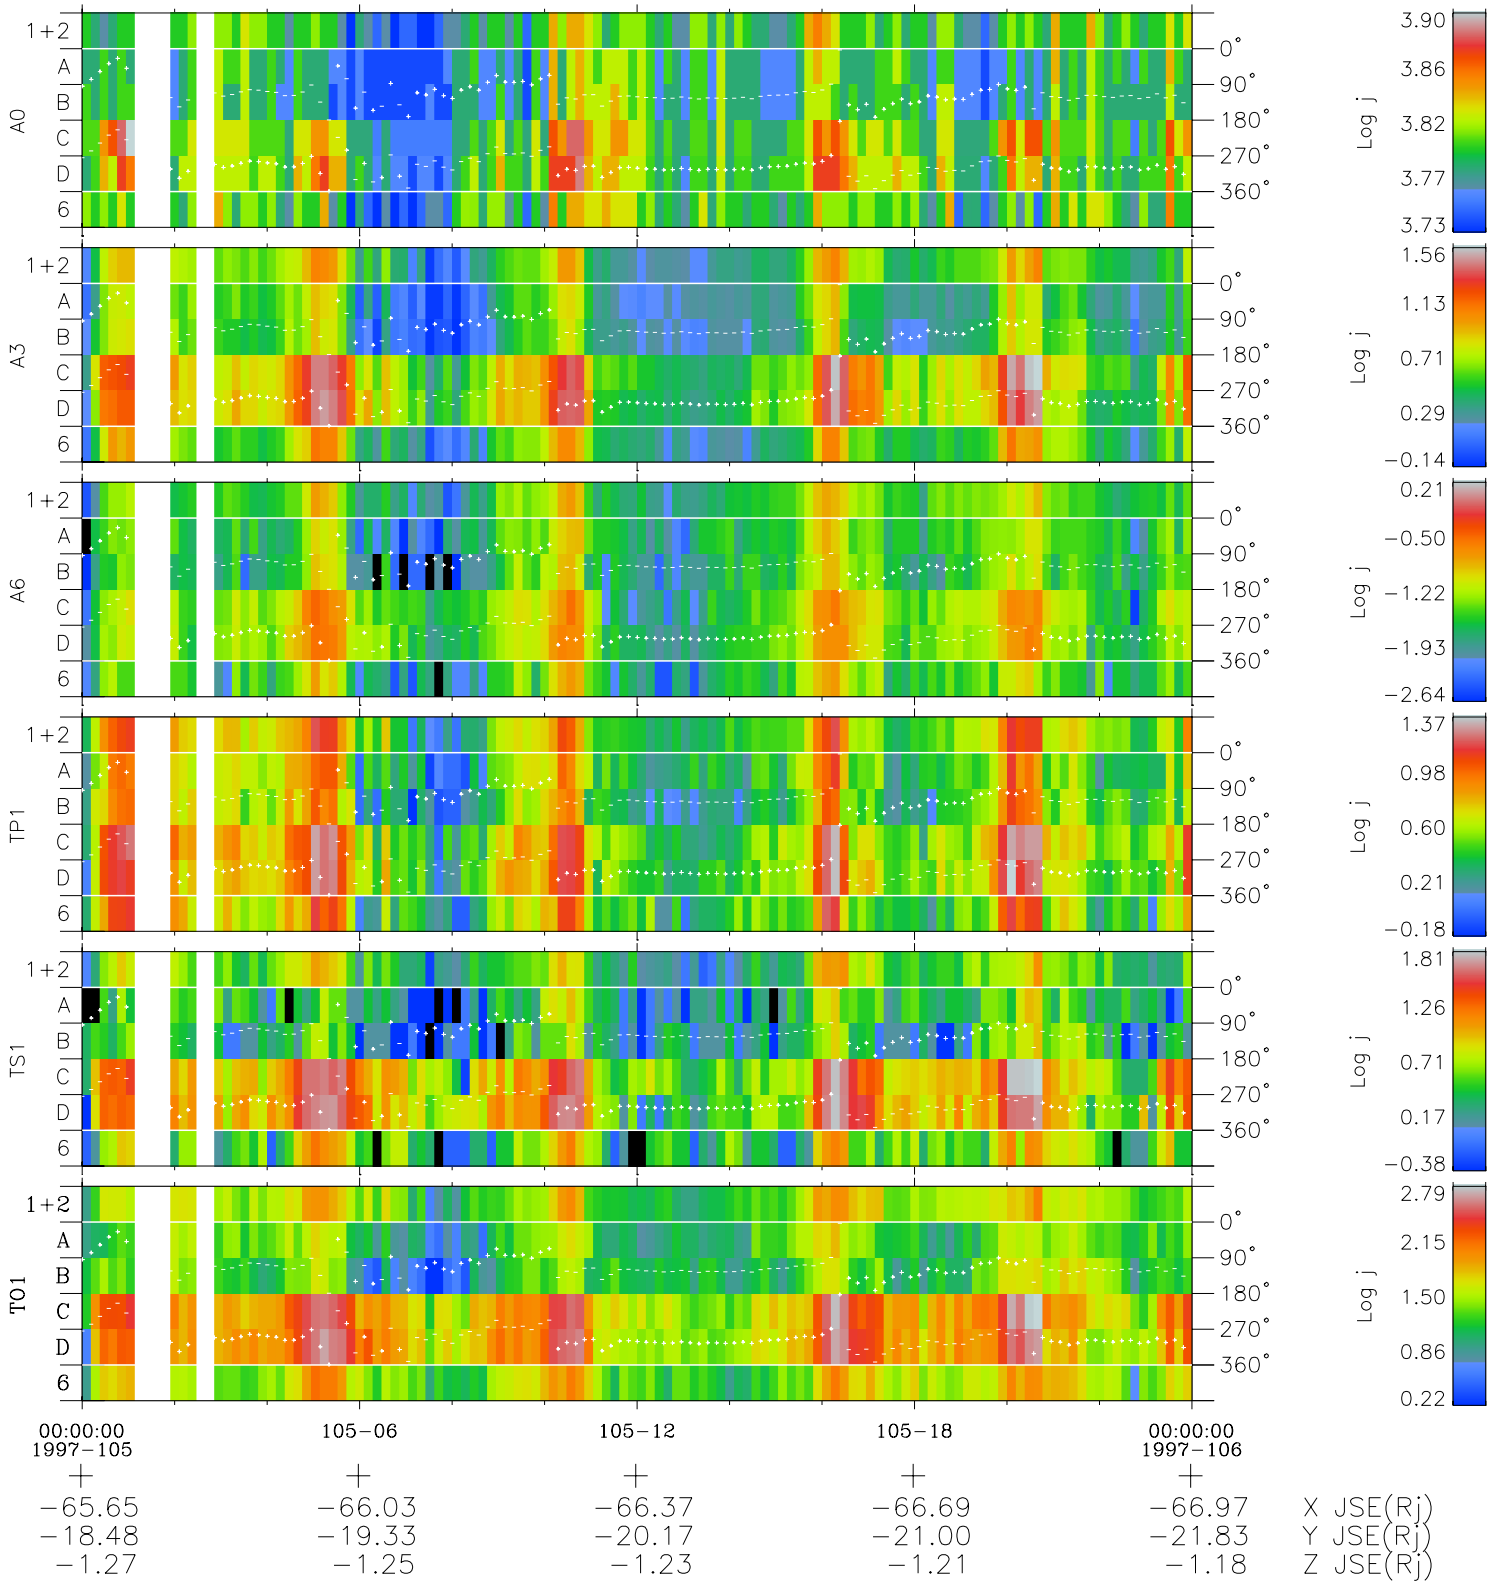

Galileo EPD Real Time Azimuth Anisotropies 97105

Software Version: RTAZIM_FLUX V 1.20
 Data Production: 06-03-00
 Plot Production: Sat Sep 15 04:01:26 2001
 Color File: wondr3
 Geofactor File: 1.1

◇ = Jupiter look direction
 □ = Corotation look direction