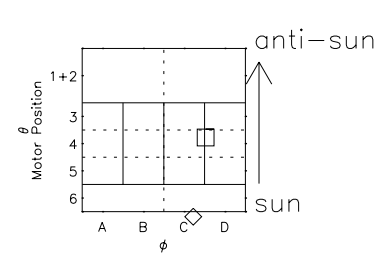

Galileo EPD Real Time Azimuth Anisotropies 97105

Software Version: RTAZIM_FLUX V 1.20
 Data Production: 06-03-00
 Plot Production: Sat Sep 15 04:01:26 2001
 Color File: wondr3
 Geofactor File: 1.1

◇ = Jupiter look direction
 □ = Corotation look direction