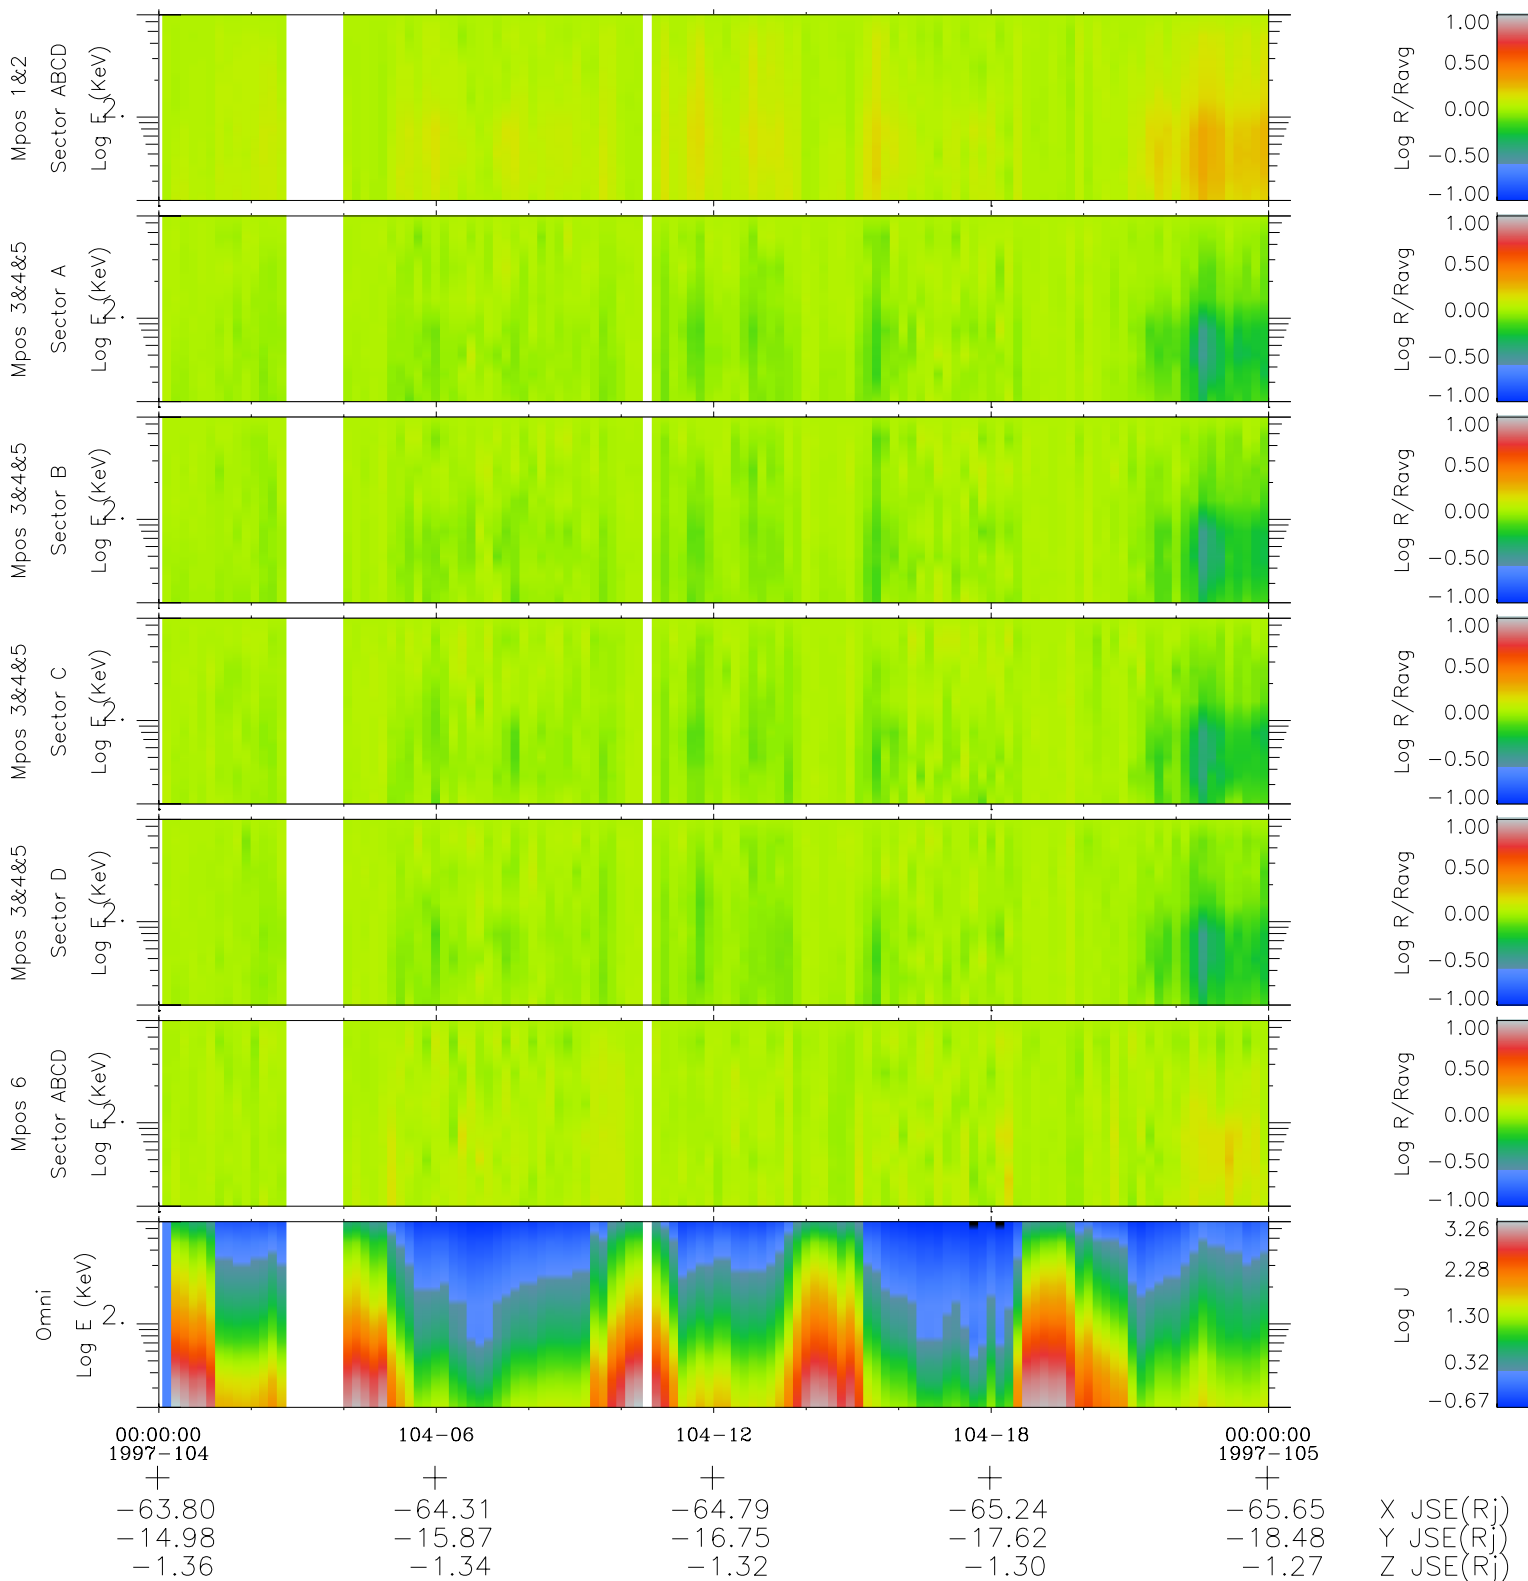

# Galileo EPD Real Time R6 Electrons Spectra 97104

Software Version: RTSPEC\_R6 V 1.20  
 Data Production: 06-03-00  
 Plot Production: Sat Sep 15 03:51:40 2001  
 Color File: wondr3  
 Geofactor File: 1.1

- ◇ = Jupiter look direction
- = Corotation look direction