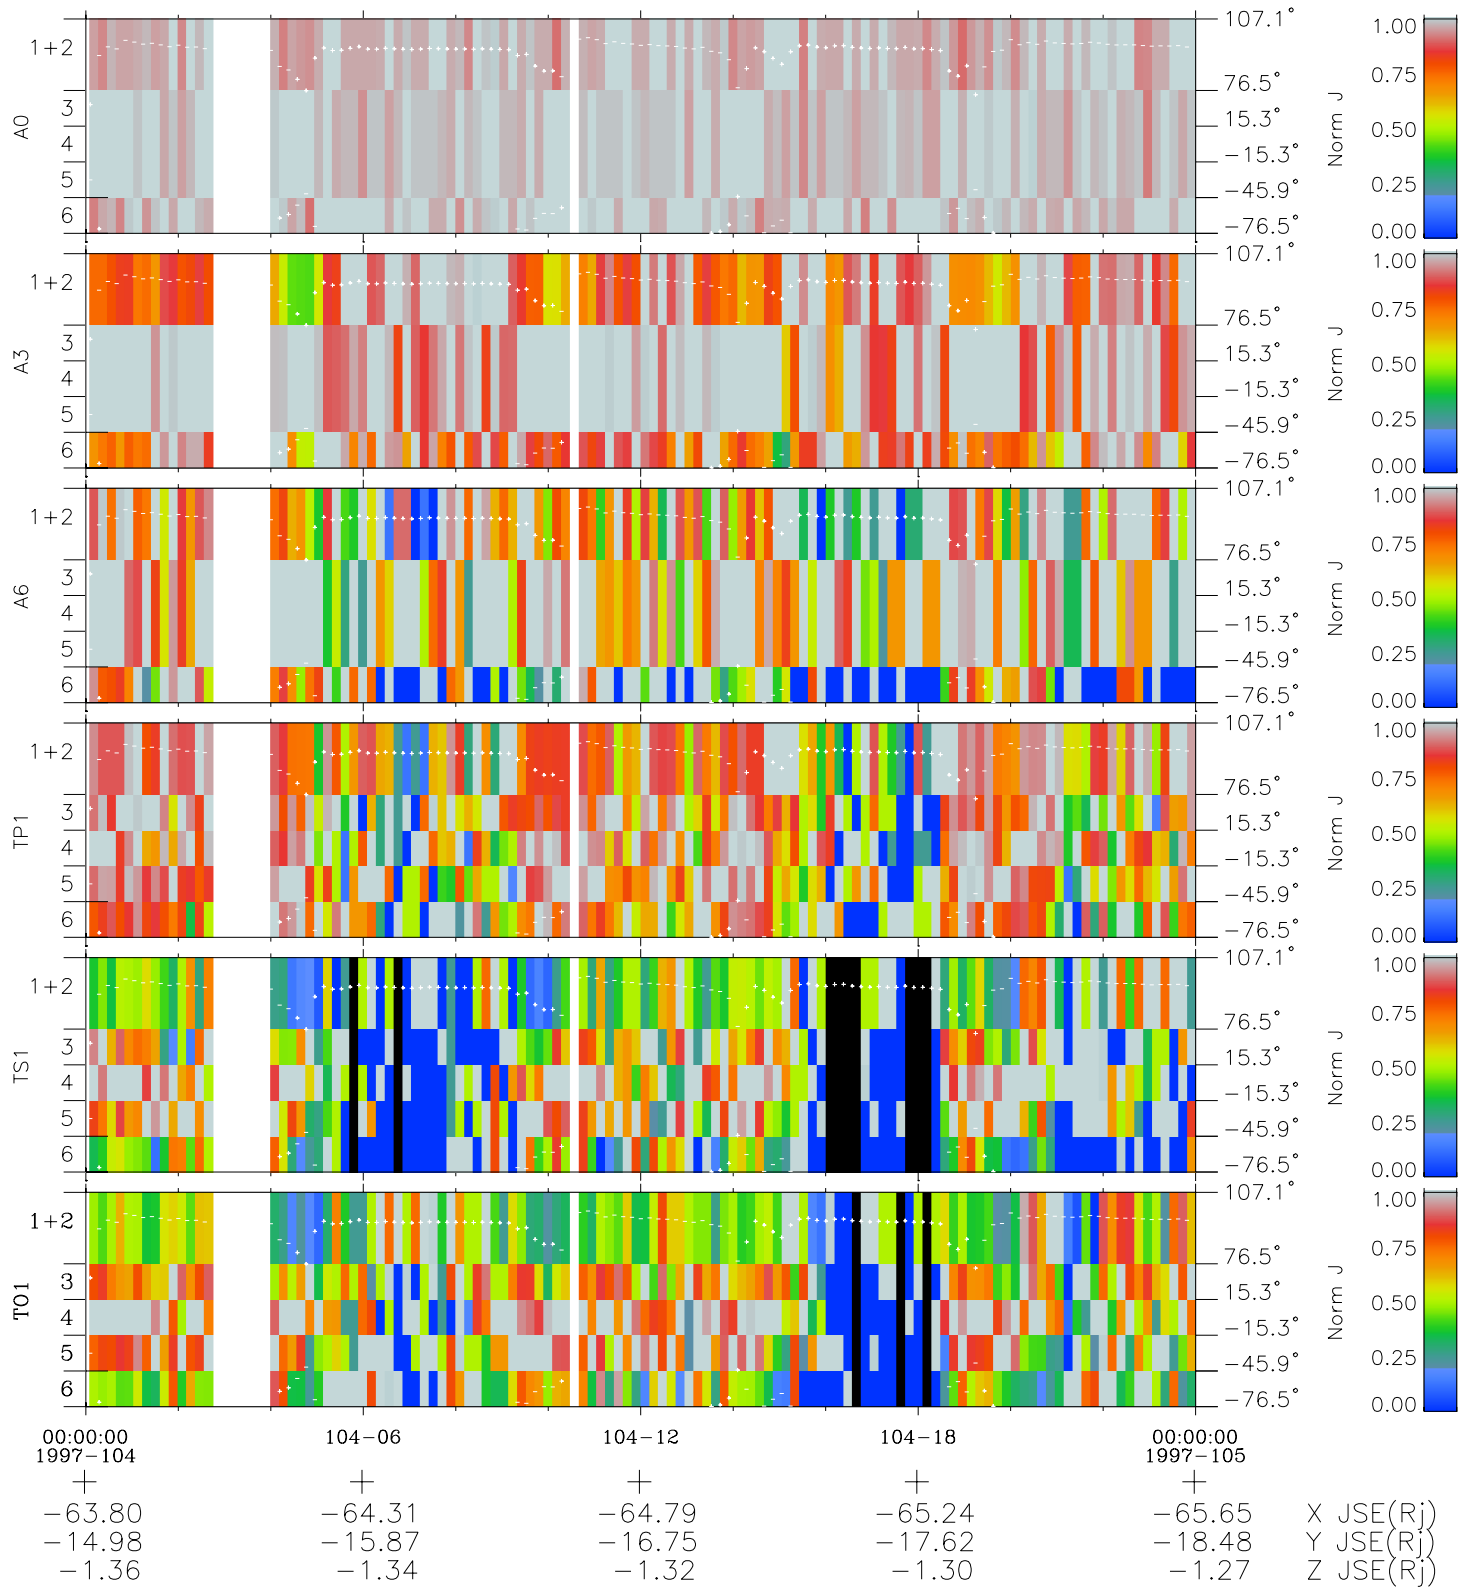

Galileo EPD Real Elevation Anisotropies 97104

Software Version: RTELEV_NORM V 1.20
 Data Production: 06-03-00
 Plot Production: Sat Sep 15 03:52:59 2001
 Color File: wondr3
 Geofactor File: 1.1

- ◇ = Jupiter look direction
- = Corotation look direction