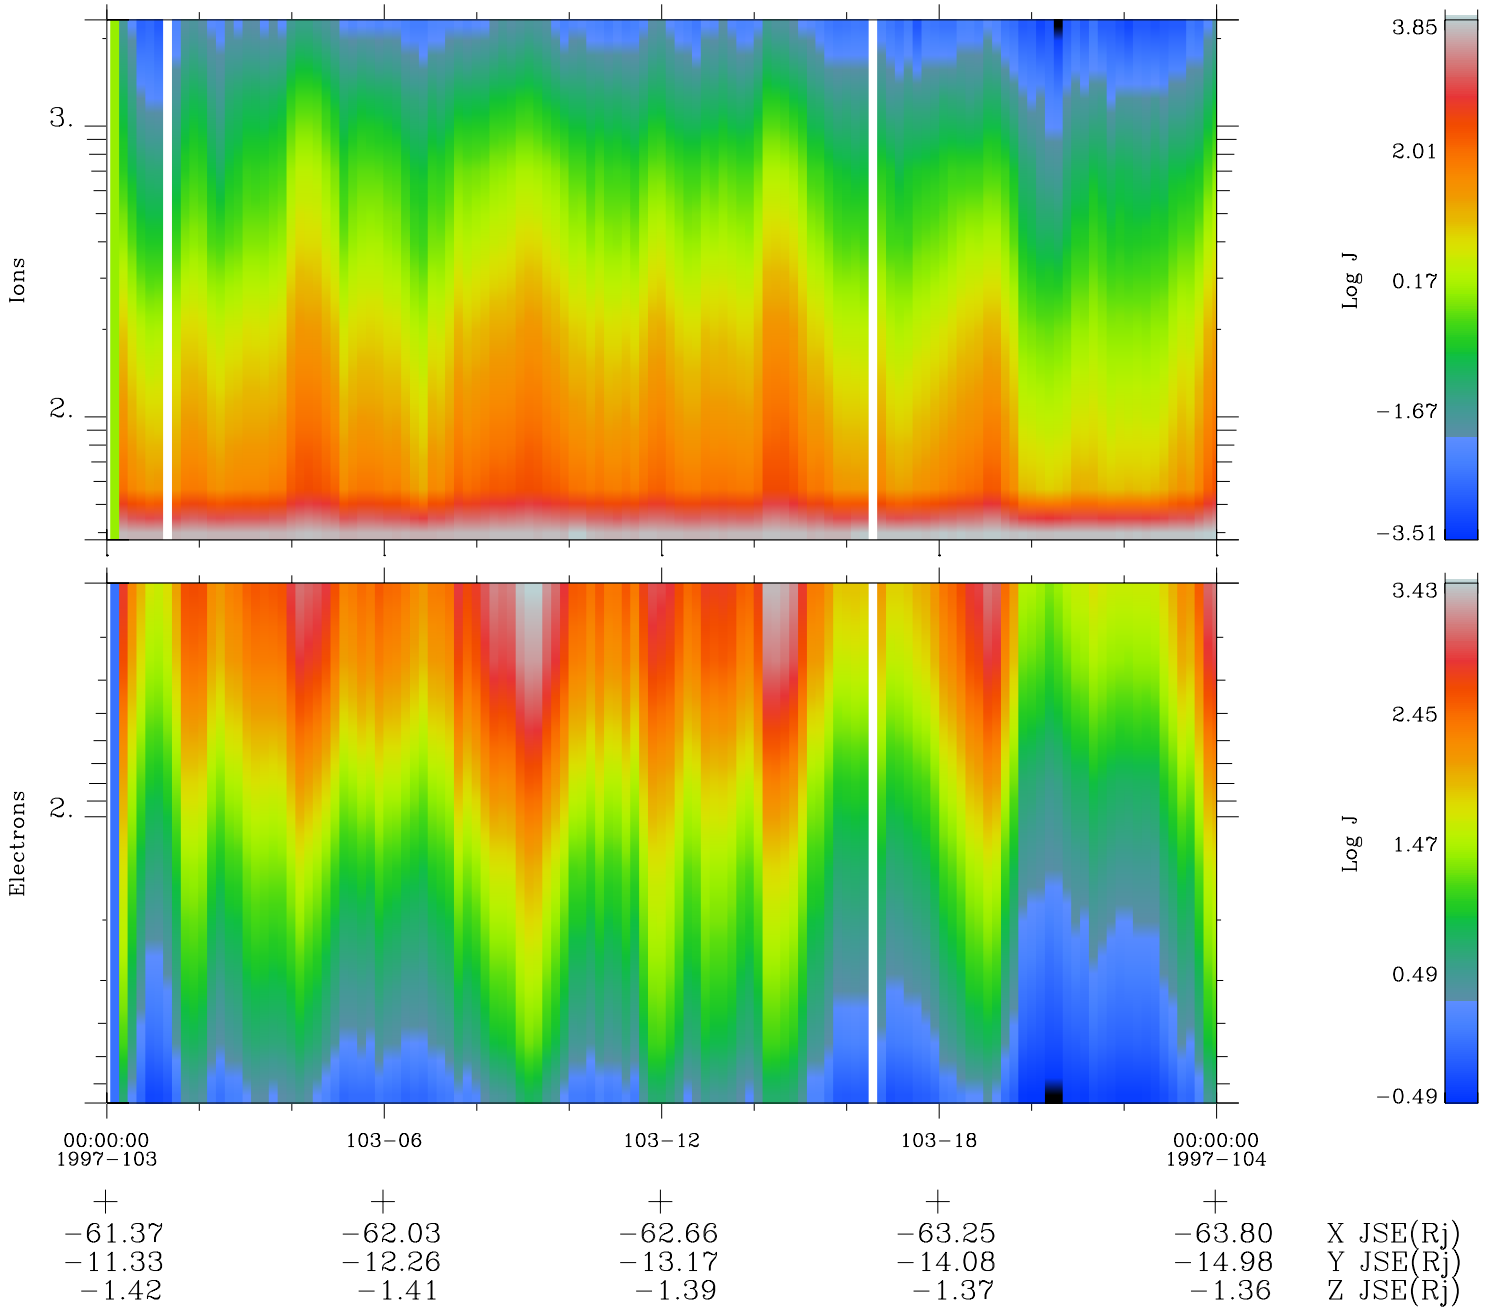

Galileo EPD Real Time Omni Spectrum 97103

Software Version: RTSPEC_OMNI V 1.20
 Data Production: 06-03-00
 Plot Production: Sat Sep 15 03:43:33 2001
 Color File: wondr3
 Geofactor File: 1.1

◇ = Jupiter look direction
 □ = Corotation look direction