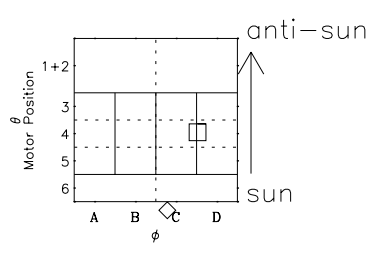

Galileo EPD Real Time Omni Spectrum 97103

Software Version: RTSPEC_OMNI V 1.20
 Data Production: 06-03-00
 Plot Production: Sat Sep 15 03:43:33 2001
 Color File: wondr3
 Geofactor File: 1.1

◇ = Jupiter look direction
 □ = Corotation look direction