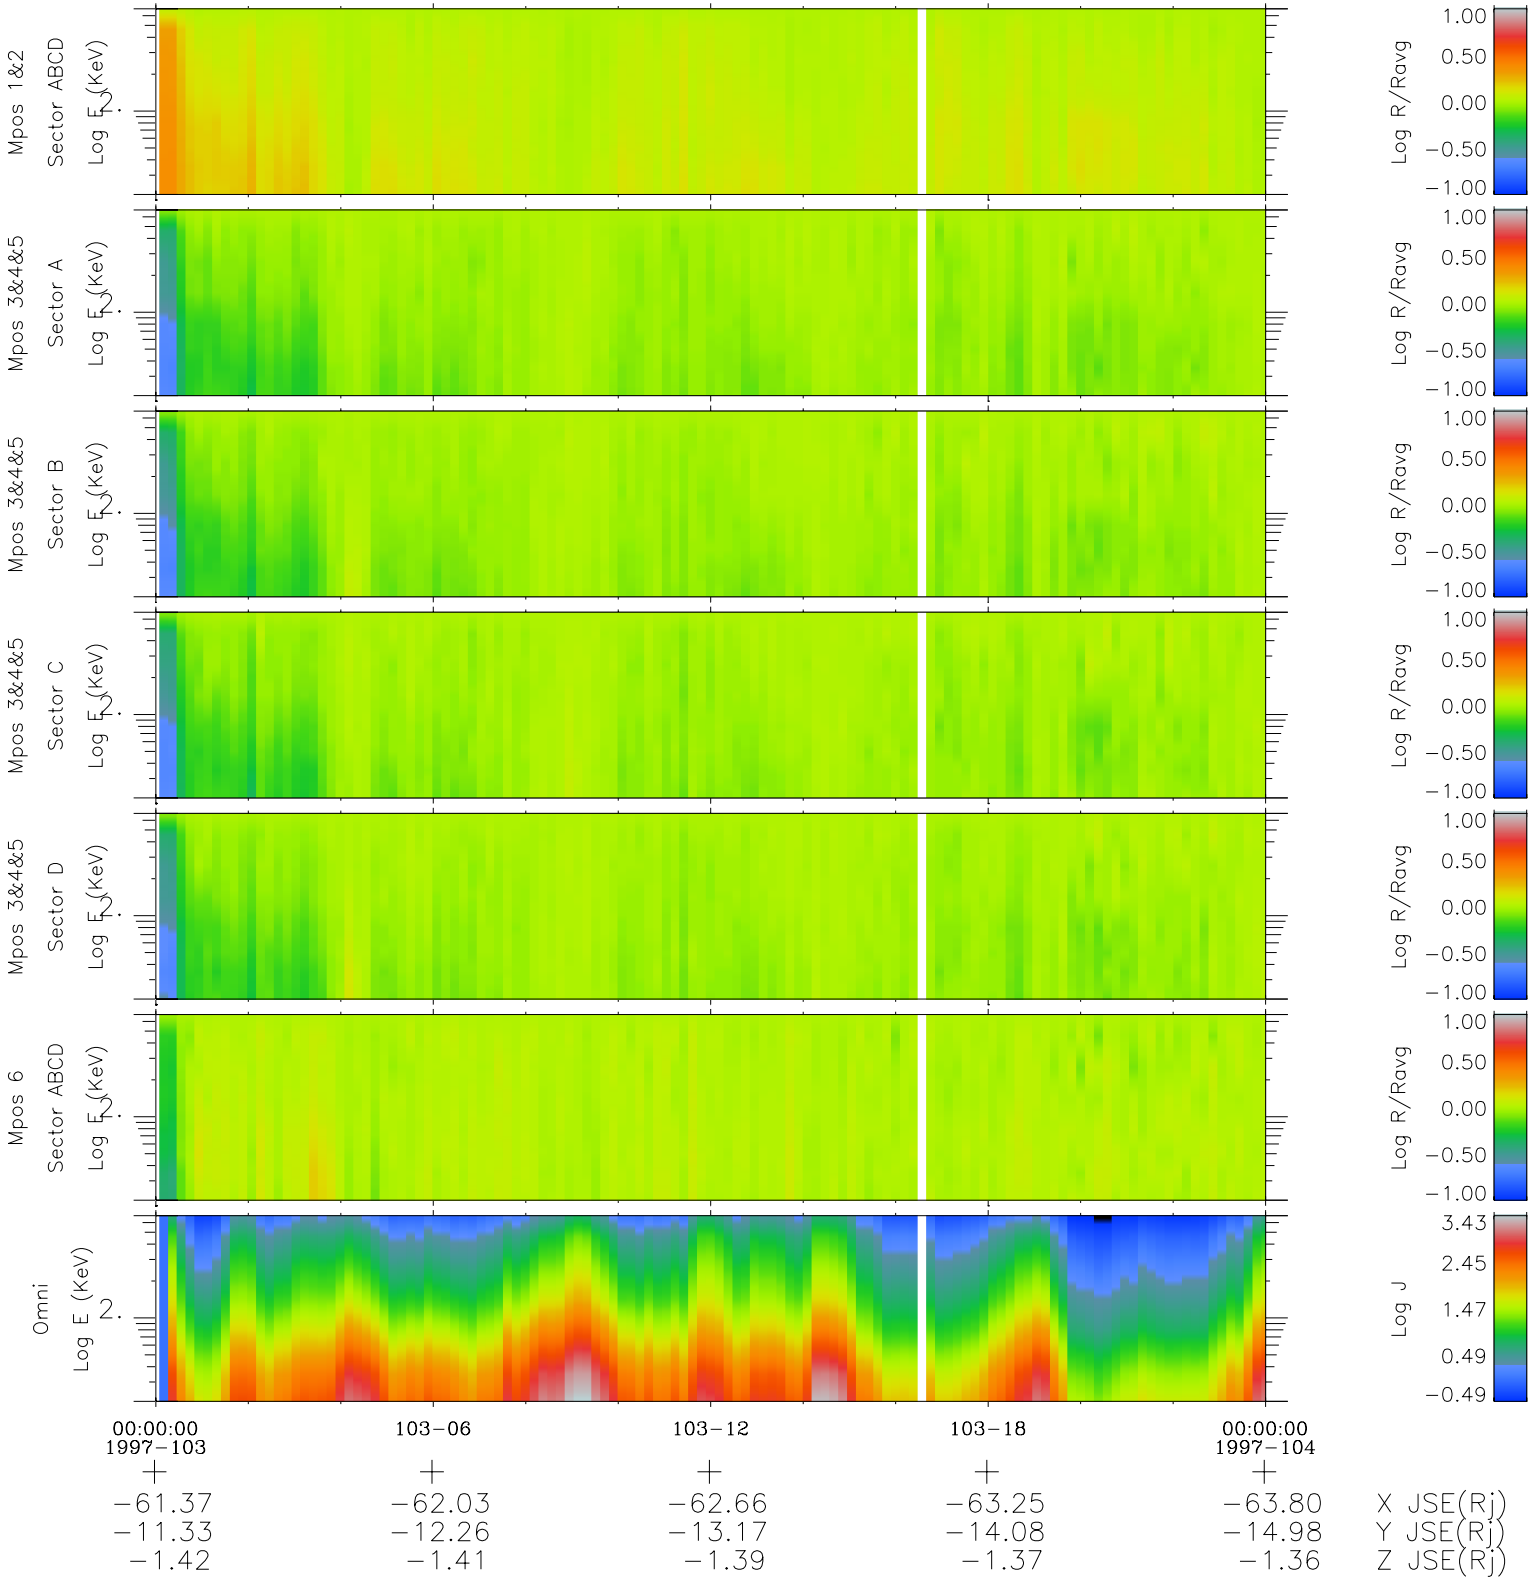

# Galileo EPD Real Time R6 Electrons Spectra 97103

Software Version: RTSPEC\_R6 V 1.20  
 Data Production: 06-03-00  
 Plot Production: Sat Sep 15 03:43:26 2001  
 Color File: wondr3  
 Geofactor File: 1.1

- ◇ = Jupiter look direction
- = Corotation look direction