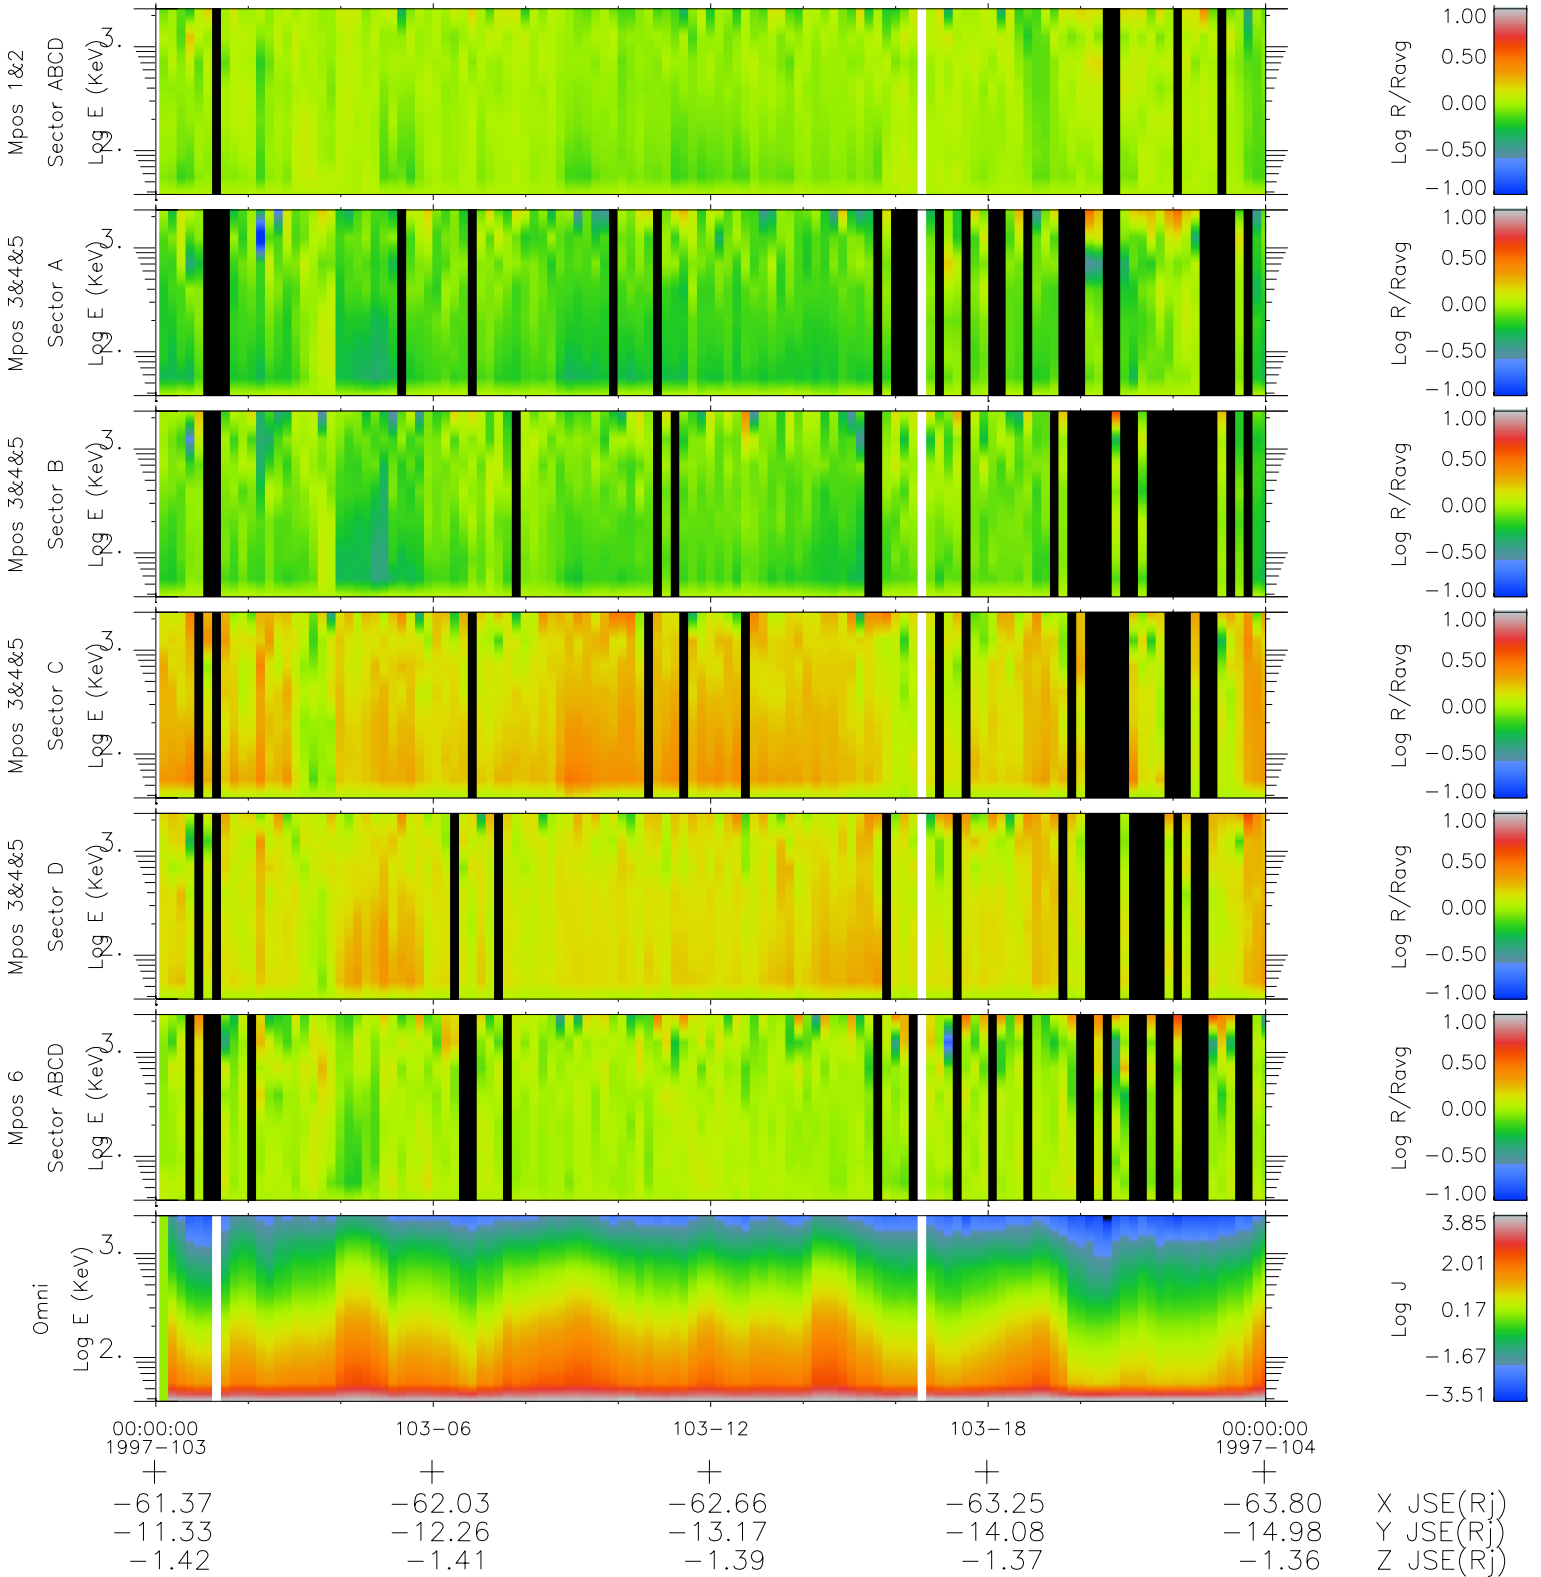

Galileo EPD Real Time R6 Ions Spectra 97103

Software Version: RTSPEC_R6 V 1.20
 Data Production: 06-03-00
 Plot Production: Sat Sep 15 03:43:19 2001
 Color File: wondr3
 Geofactor File: 1.1

- ◇ = Jupiter look direction
- = Corotation look direction