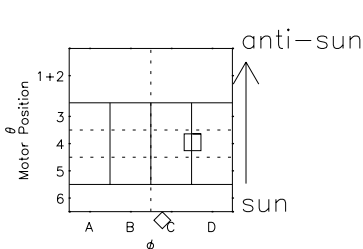

Galileo EPD Real Time R6 Ions Spectra 97103

Software Version: RTSPEC_R6 V 1.20
 Data Production: 06-03-00
 Plot Production: Sat Sep 15 03:43:19 2001
 Color File: wondr3
 Geofactor File: 1.1

- ◇ = Jupiter look direction
- = Corotation look direction