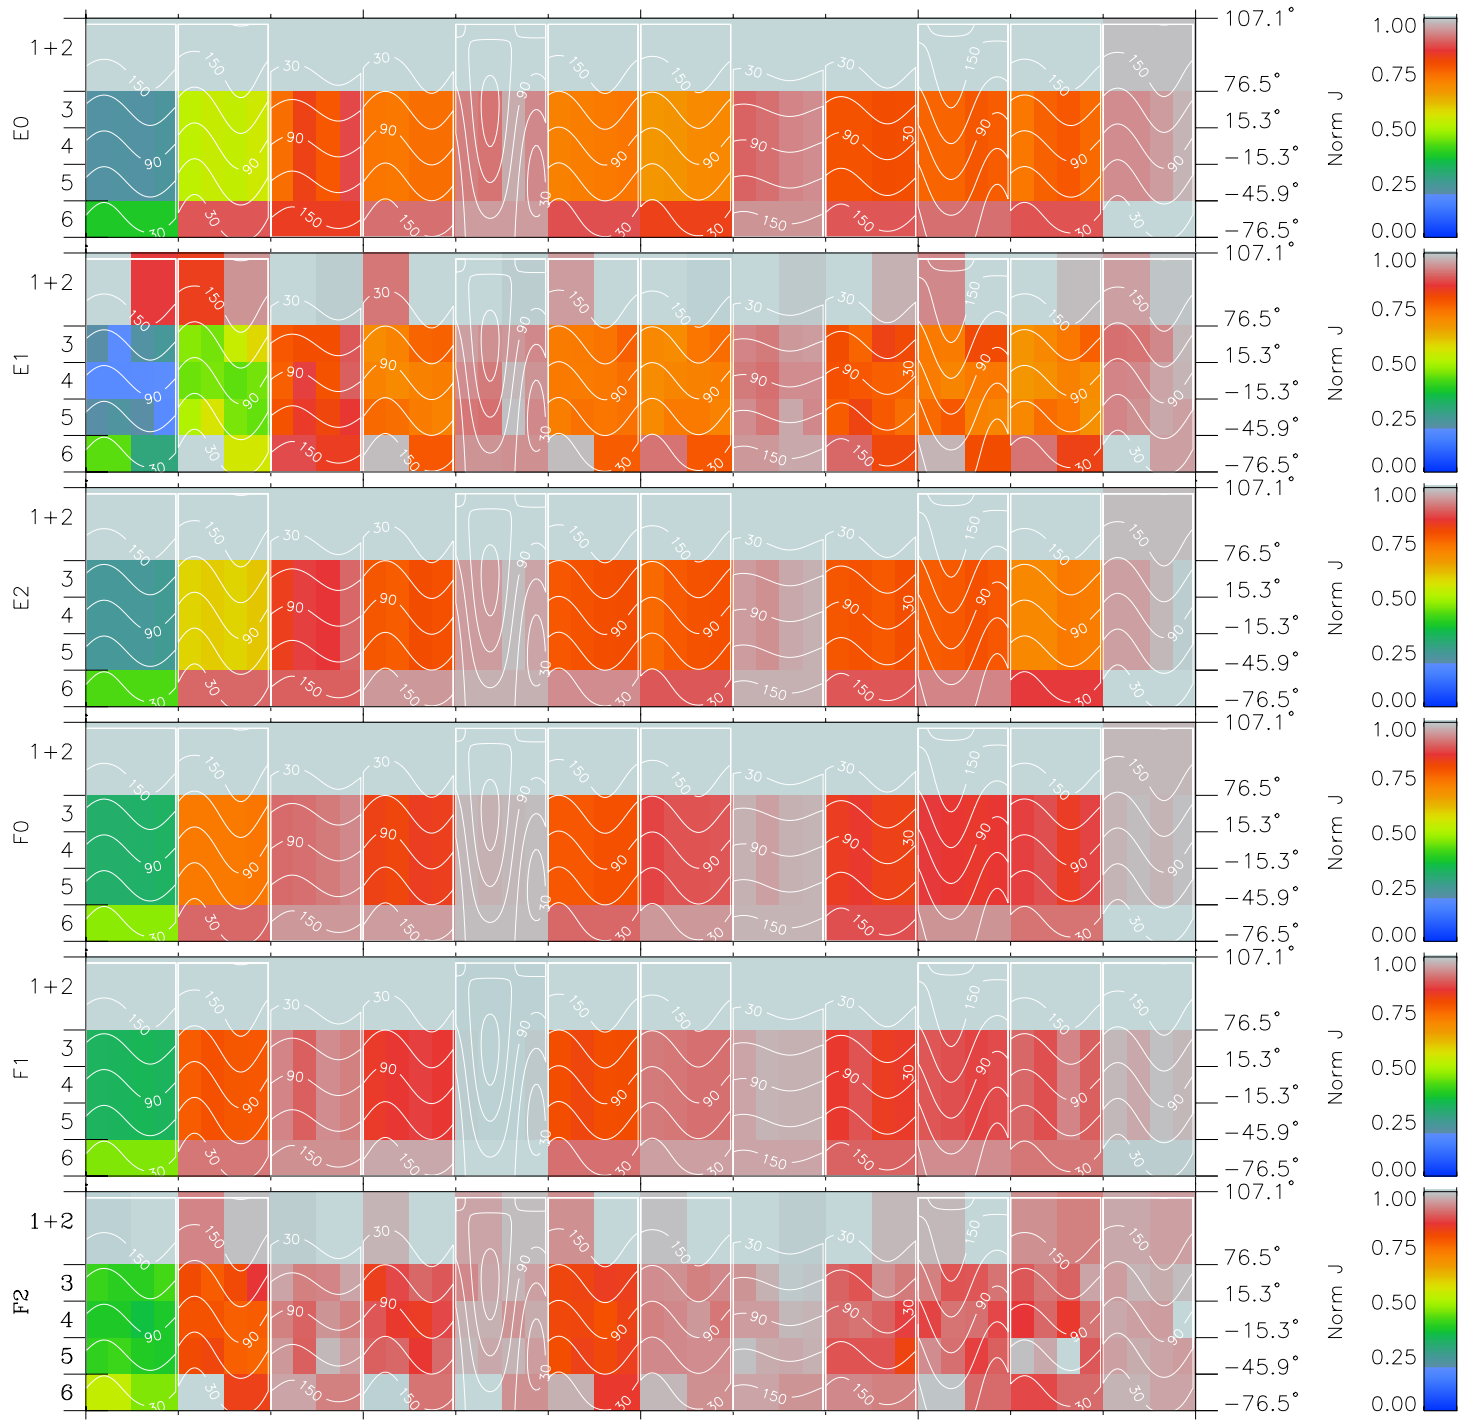

Galileo EPD Real Time All-Sky Anisotropies 97103

Software Version: RTSKY_NORM V 1.20
 Data Production: 06-03-00
 Plot Production: Sat Sep 15 03:44:19 2001
 Color File: wondr3
 Geofactor File: 1.1

00:00:00 1997-103	103-06	103-12	103-18	00:00:00 1997-104	
+	+	+	+	+	
-61.37	-62.03	-62.66	-63.25	-63.80	X JSE(R _j)
-11.33	-12.26	-13.17	-14.08	-14.98	Y JSE(R _j)
-1.42	-1.41	-1.39	-1.37	-1.36	Z JSE(R _j)

- ◇ = Jupiter look direction
- = Corotation look direction