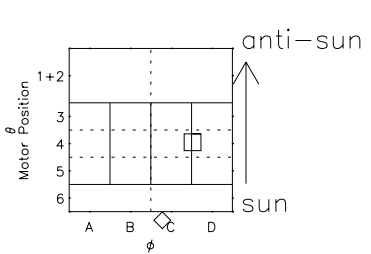

Galileo EPD Real Time All-Sky Anisotropies 97103

Software Version: RTSKY_NORM V 1.20
 Data Production: 06-03-00
 Plot Production: Sat Sep 15 03:44:19 2001
 Color File: wondr3
 Geofactor File: 1.1

00:00:00 1997-103	103-06	103-12	103-18	00:00:00 1997-104	
+	+	+	+	+	
-61.37	-62.03	-62.66	-63.25	-63.80	X JSE(R _j)
-11.33	-12.26	-13.17	-14.08	-14.98	Y JSE(R _j)
-1.42	-1.41	-1.39	-1.37	-1.36	Z JSE(R _j)

- ◇ = Jupiter look direction
- = Corotation look direction