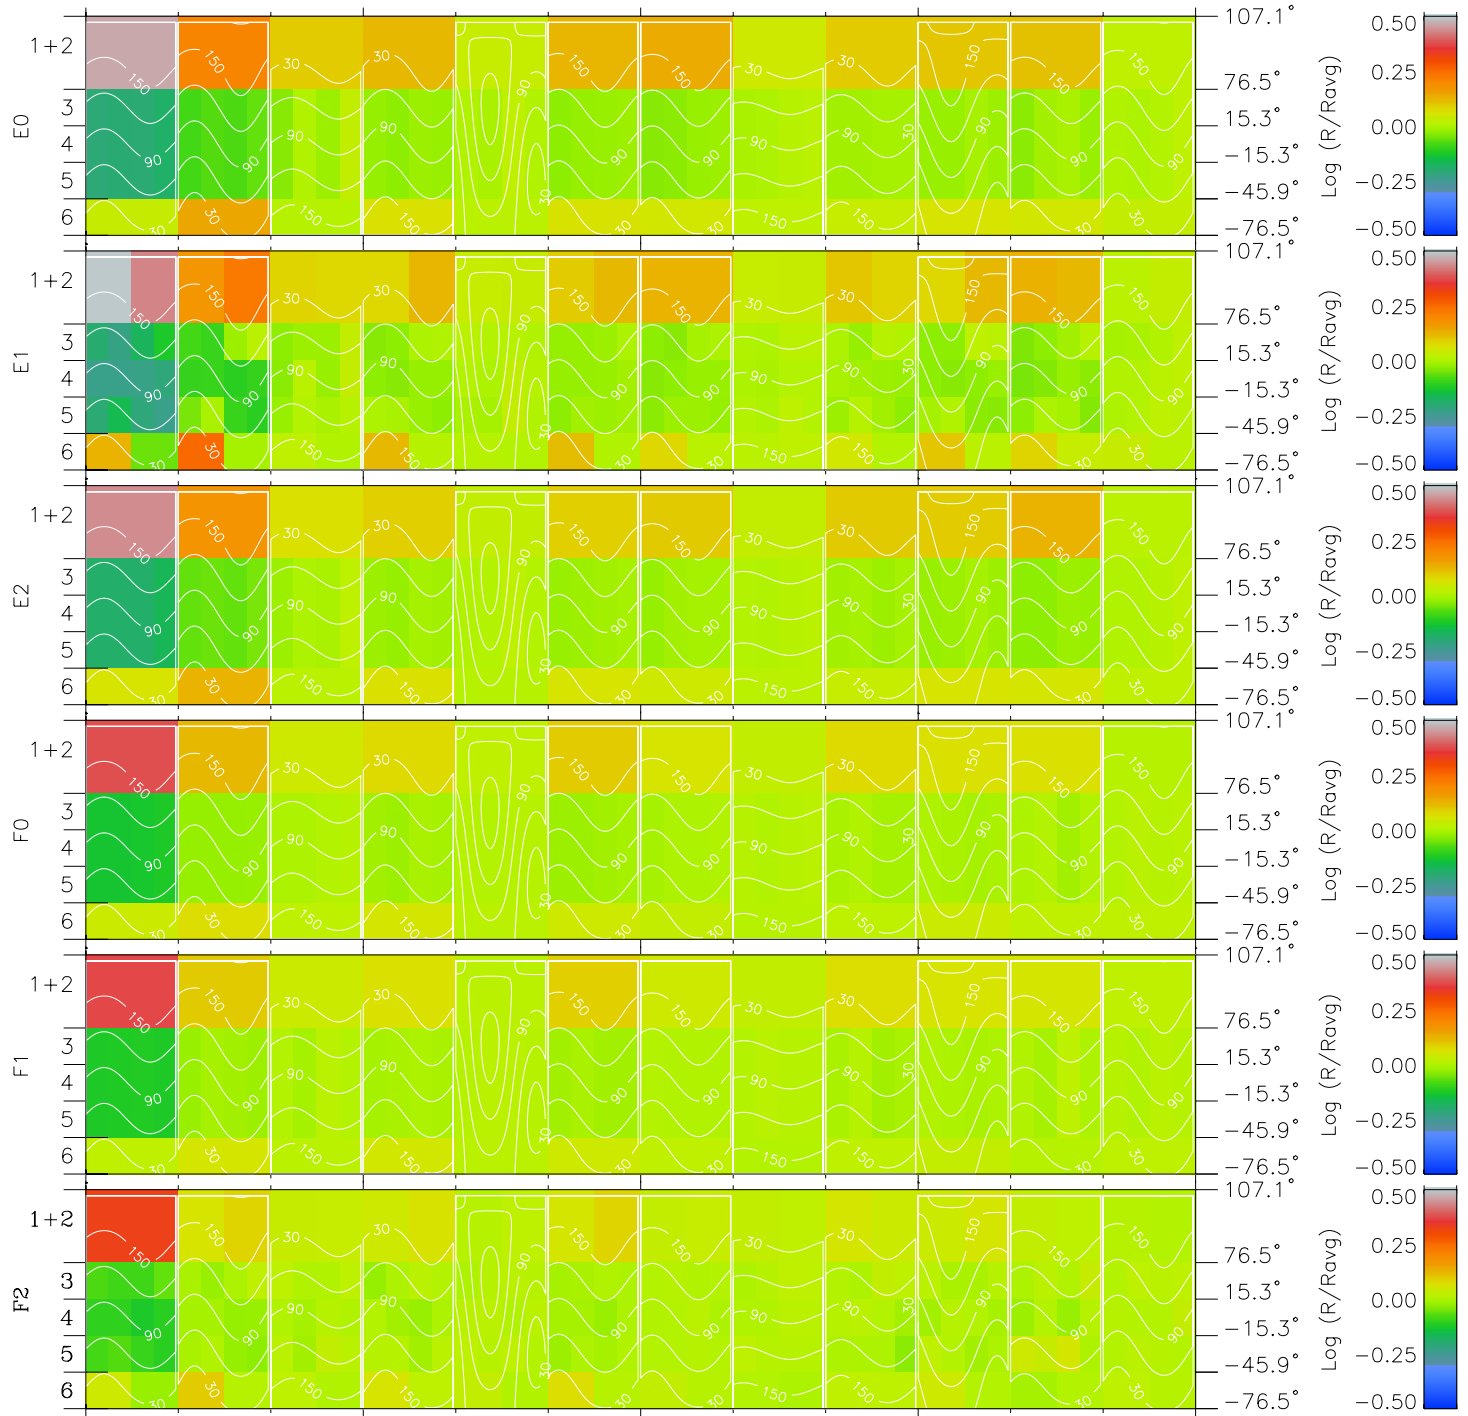

Galileo EPD Real Time All-Sky Anisotropies 97103

Software Version: RTSKY_MEAN V 1.20
 Data Production: 06-03-00
 Plot Production: Sat Sep 15 03:43:48 2001
 Color File: wondr3
 Geofactor File: 1.1

00:00:00 1997-103	103-06	103-12	103-18	00:00:00 1997-104	
+	+	+	+	+	
-61.37	-62.03	-62.66	-63.25	-63.80	X JSE(R _j)
-11.33	-12.26	-13.17	-14.08	-14.98	Y JSE(R _j)
-1.42	-1.41	-1.39	-1.37	-1.36	Z JSE(R _j)

- ◇ = Jupiter look direction
- = Corotation look direction