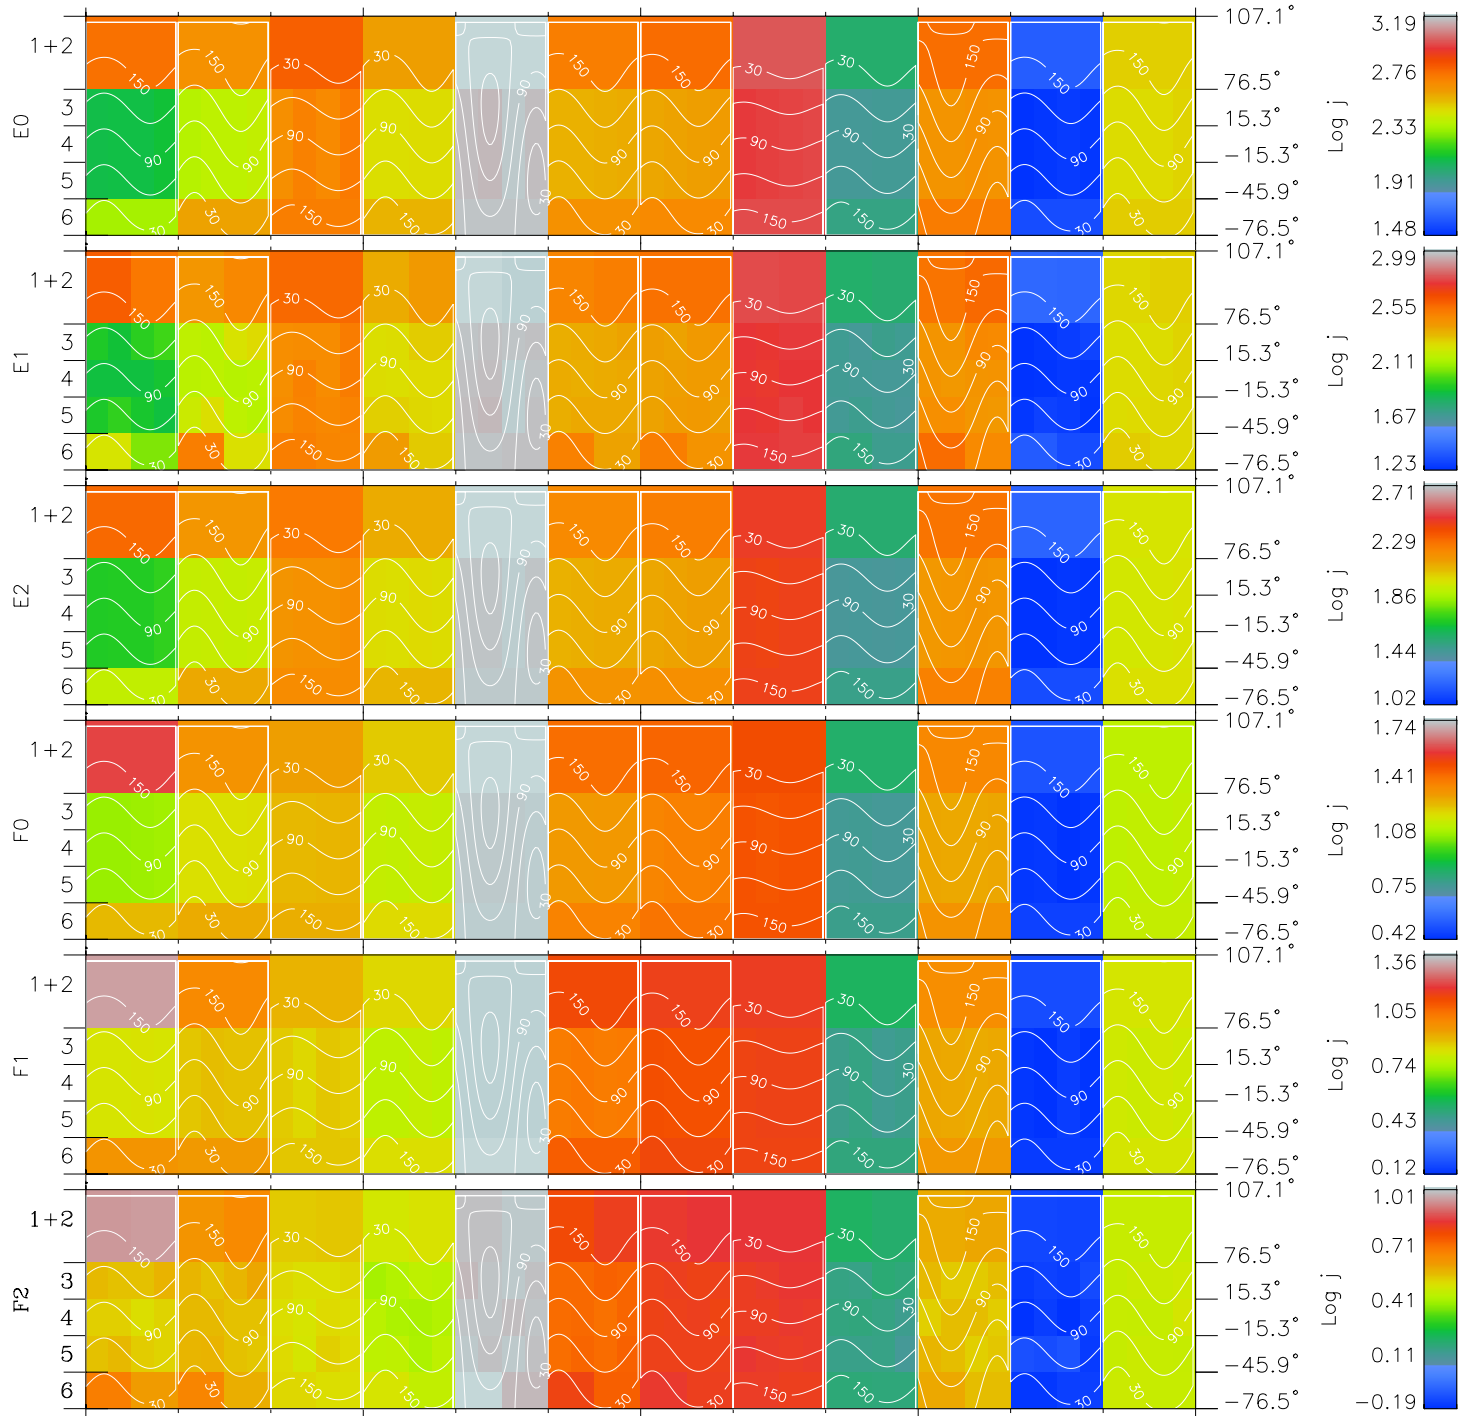

Galileo EPD Real Time All-Sky Anisotropies 97103

Software Version: RTSKY_FLUX V 1.20
Data Production: 06-03-00
Plot Production: Sat Sep 15 03:44:03 2001
Color File: wondr3
Geofactor File: 1.1

00:00:00 1997-103	103-06	103-12	103-18	00:00:00 1997-104	
+	+	+	+	+	
-61.37	-62.03	-62.66	-63.25	-63.80	X JSE(R _j)
-11.33	-12.26	-13.17	-14.08	-14.98	Y JSE(R _j)
-1.42	-1.41	-1.39	-1.37	-1.36	Z JSE(R _j)

- ◇ = Jupiter look direction
- = Corotation look direction