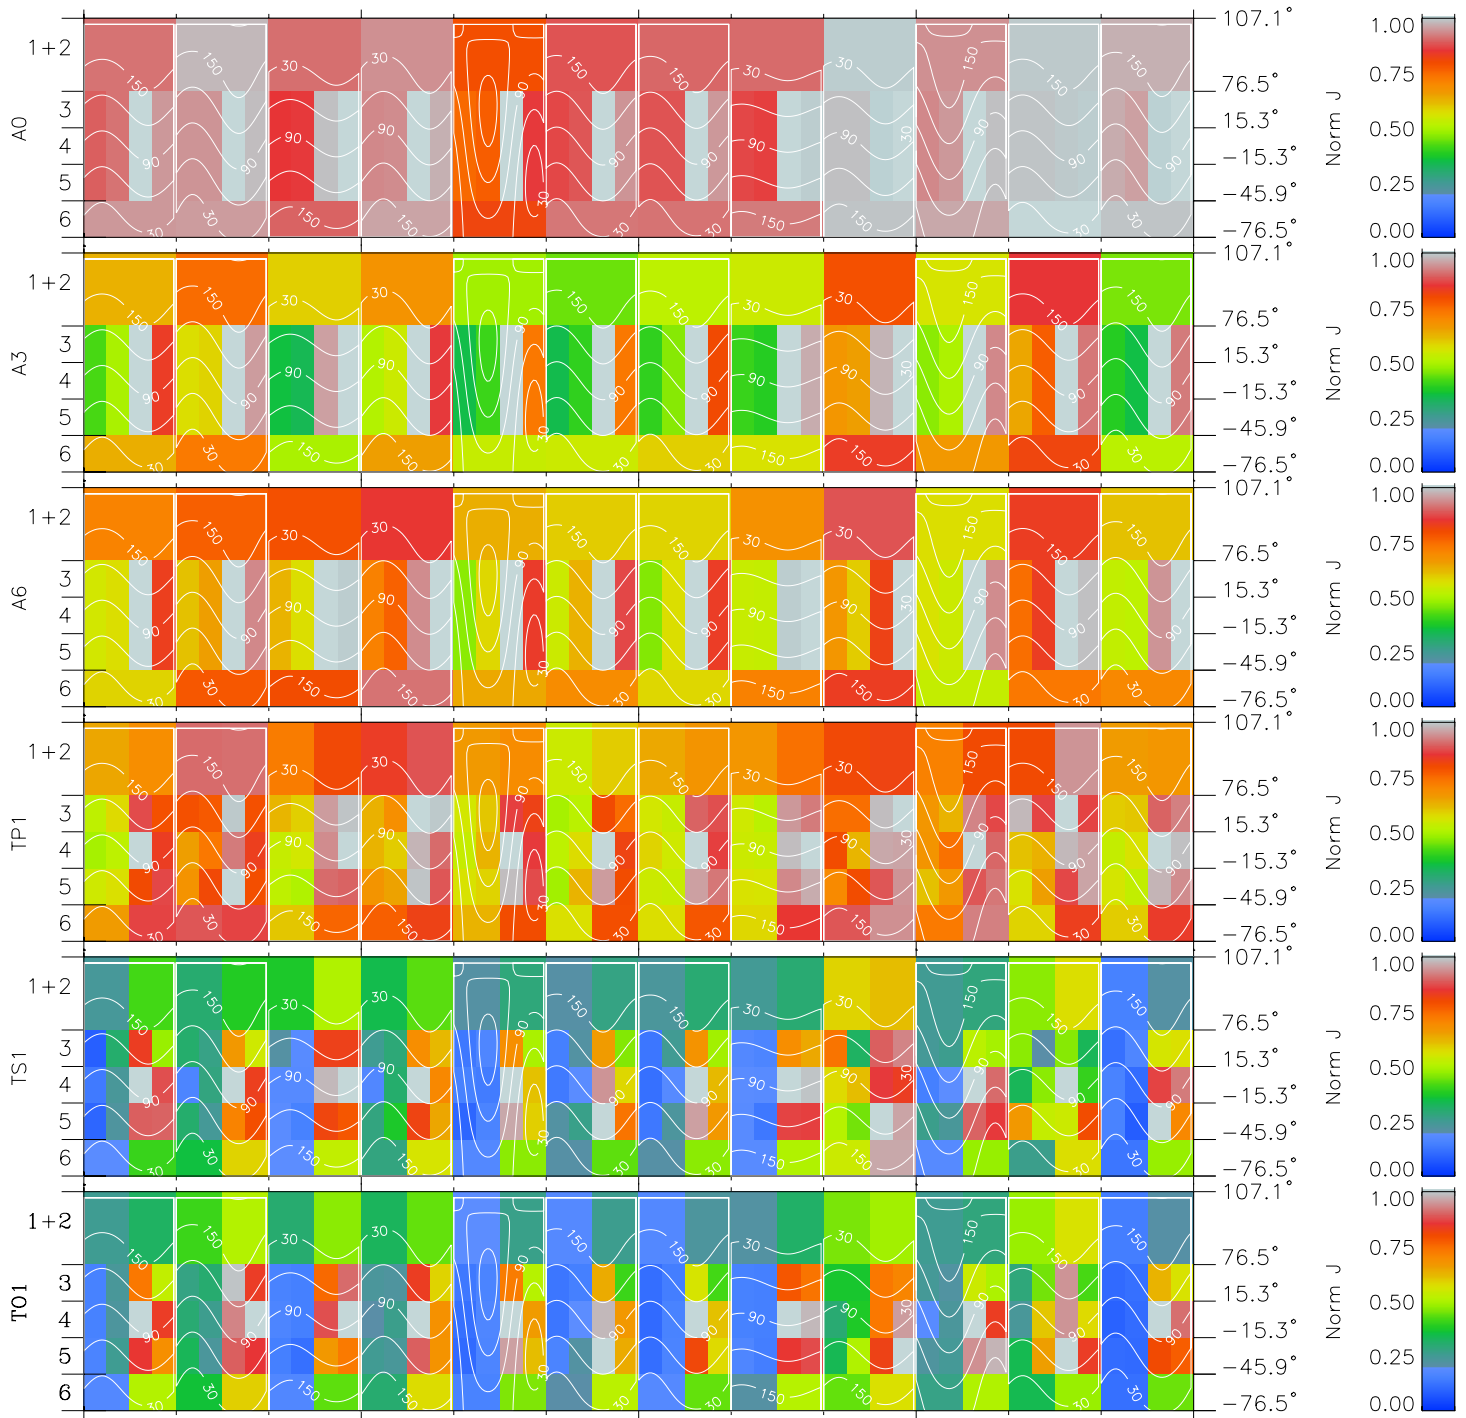

Galileo EPD Real Time All-Sky Anisotropies 97103

Software Version: RTSKY_NORM V 1.20
 Data Production: 06-03-00
 Plot Production: Sat Sep 15 03:44:11 2001
 Color File: wondr3
 Geofactor File: 1.1

00:00:00 1997-103	103-06	103-12	103-18	00:00:00 1997-104	X JSE(R _j)	Y JSE(R _j)	Z JSE(R _j)
+ -61.37 -11.33 -1.42	+ -62.03 -12.26 -1.41	+ -62.66 -13.17 -1.39	+ -63.25 -14.08 -1.37	+ -63.80 -14.98 -1.36			

- ◇ = Jupiter look direction
- = Corotation look direction