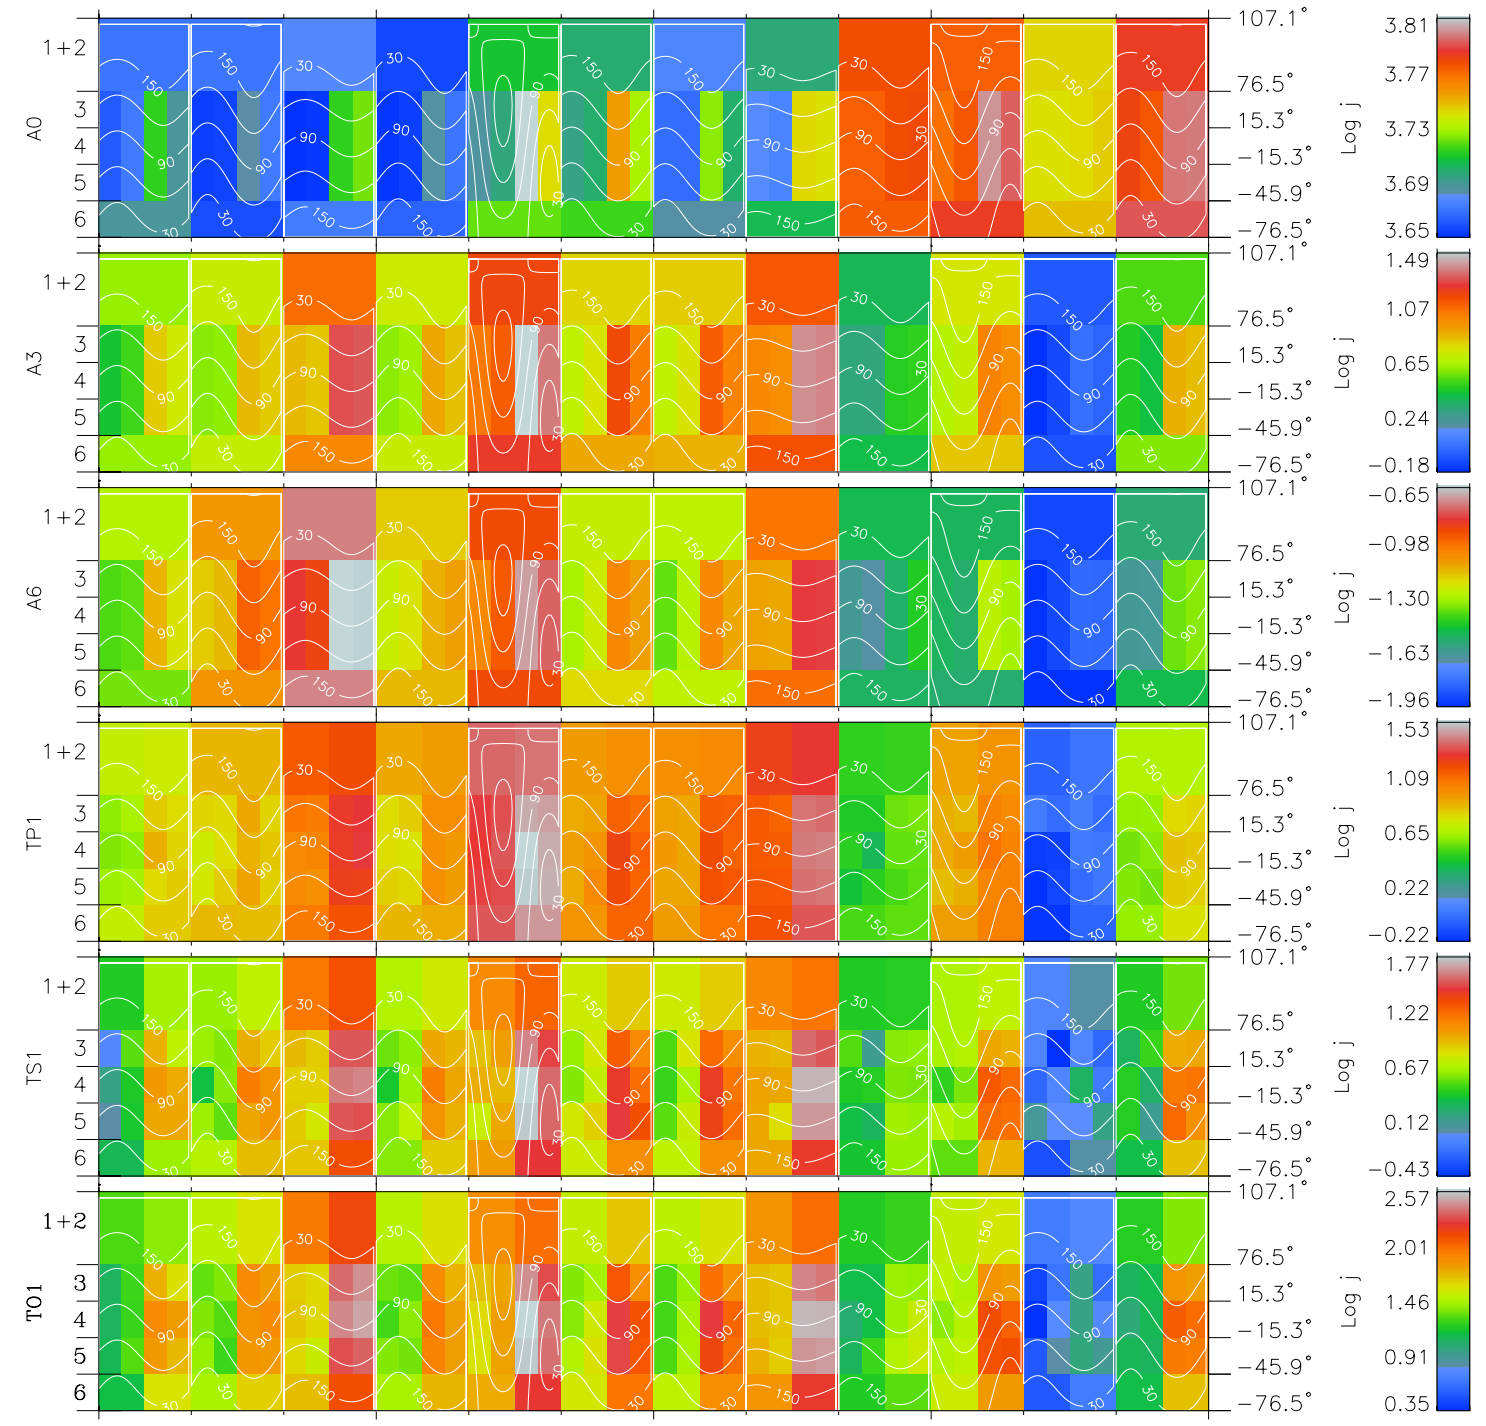

Galileo EPD Real Time All-Sky Anisotropies 97103

Software Version: RTSKY_FLUX V 1.20
 Data Production: 06-03-00
 Plot Production: Sat Sep 15 03:43:56 2001
 Color File: wondr3
 Geofactor File: 1.1

00:00:00 1997-103	103-06	103-12	103-18	00:00:00 1997-104	X JSE(R _j)	Y JSE(R _j)	Z JSE(R _j)
+ -61.37 -11.33 -1.42	+ -62.03 -12.26 -1.41	+ -62.66 -13.17 -1.39	+ -63.25 -14.08 -1.37	+ -63.80 -14.98 -1.36			

◇ = Jupiter look direction
 □ = Corotation look direction