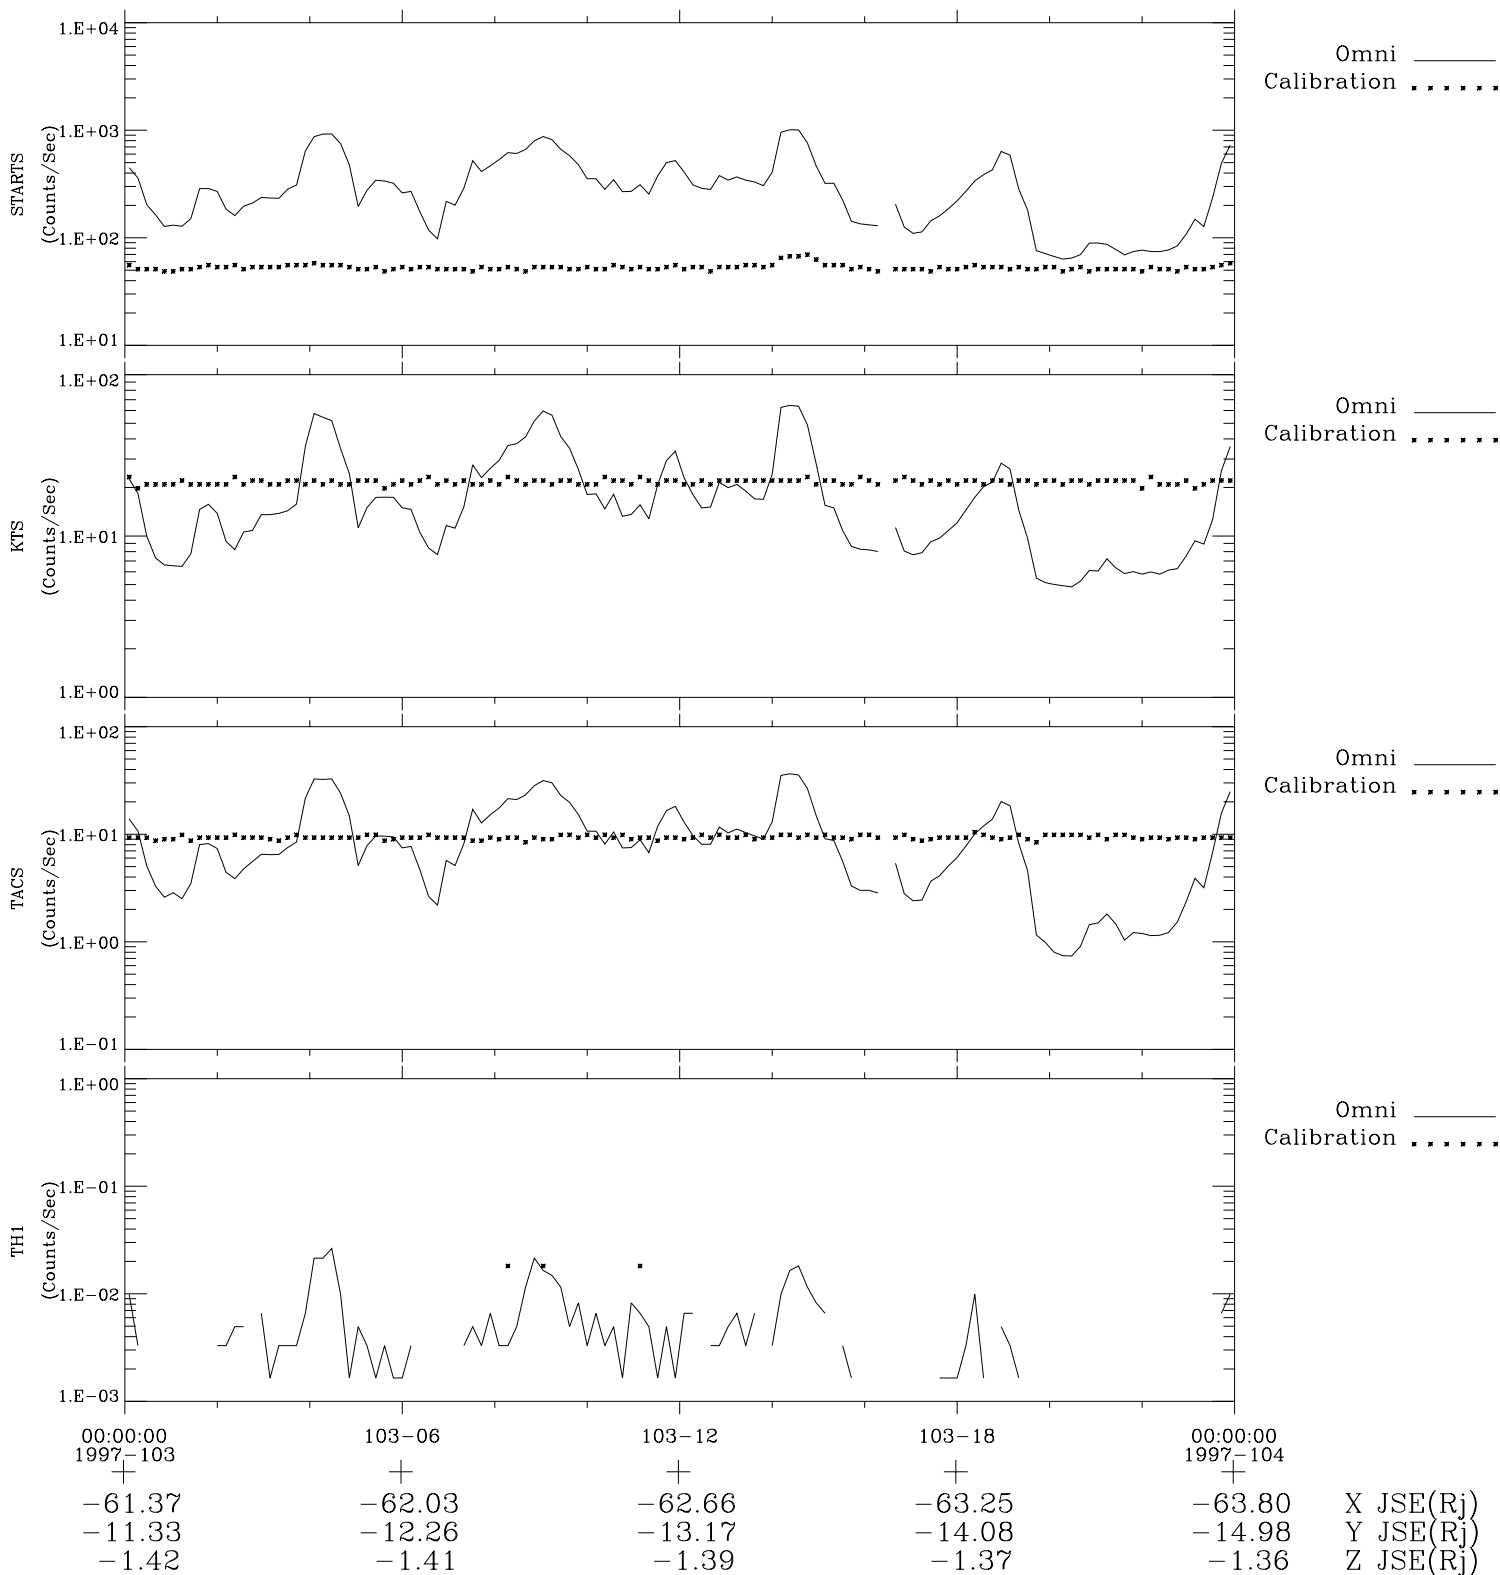

# Galileo EPD Real-Time Omni 97103

Software Version: RTLINE\_OMNI V 1.20  
Data Production: 06-03-00  
Plot Production: Sat Sep 15 03:45:38 2001

◇ = Jupiter look direction  
□ = Corotation look direction