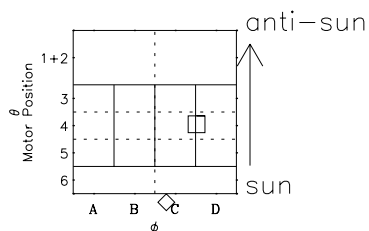

# Galileo EPD Real-Time Omni 97103

Software Version: RTLINE\_OMNI V 1.20  
Data Production: 06-03-00  
Plot Production: Sat Sep 15 03:45:38 2001

◇ = Jupiter look direction  
□ = Corotation look direction