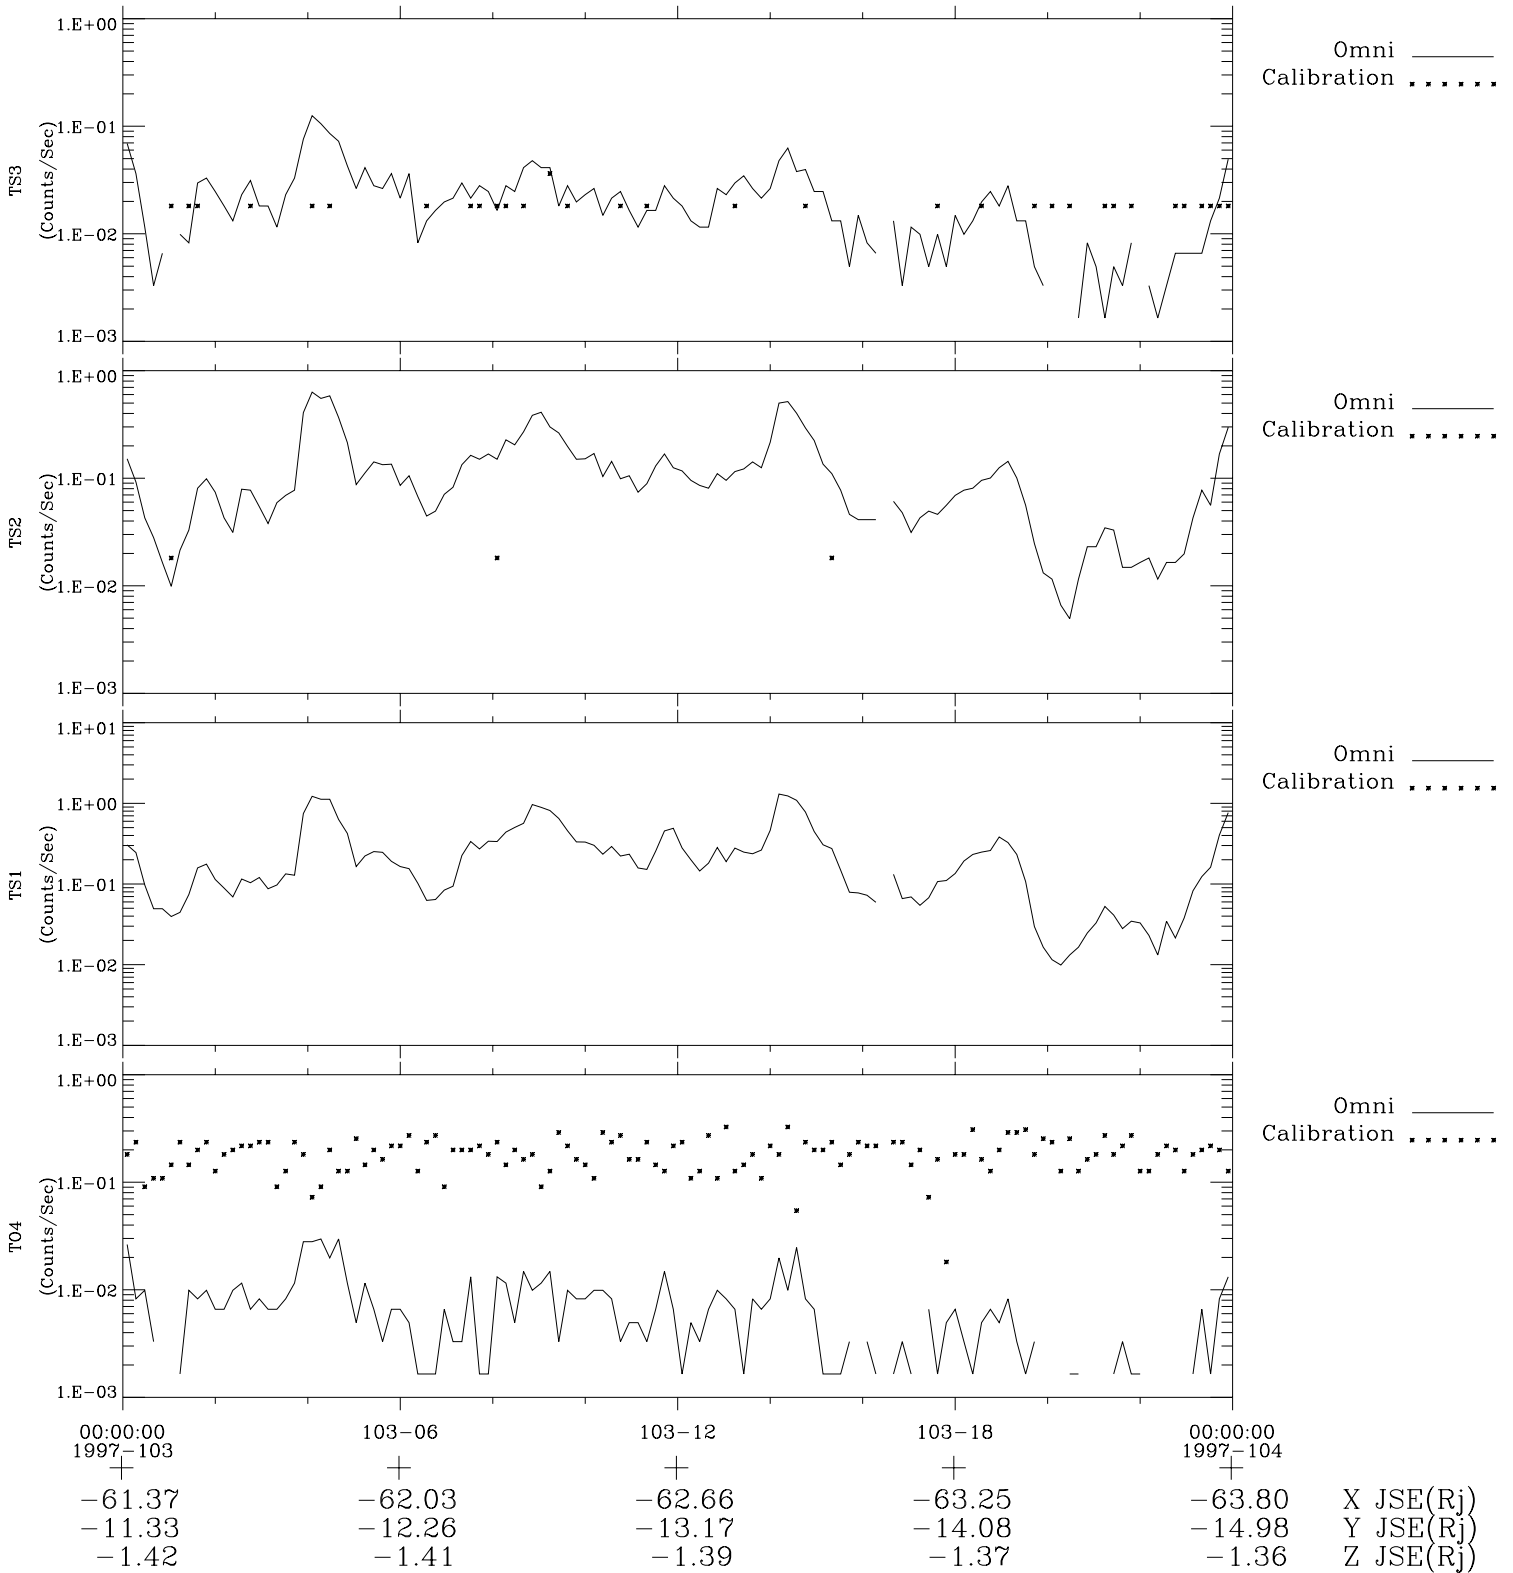

Galileo EPD Real-Time Omni 97103

Software Version: RTLINE_OMNI V 1.20
Data Production: 06-03-00
Plot Production: Sat Sep 15 03:45:38 2001

◇ = Jupiter look direction
□ = Corotation look direction