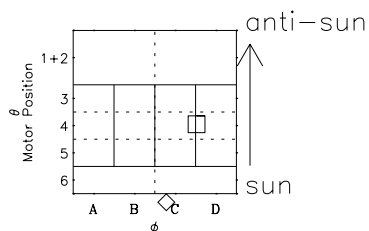

# Galileo EPD Real-Time Omni 97103

Software Version: RTLINE\_OMNI V 1.20  
Data Production: 06-03-00  
Plot Production: Sat Sep 15 03:45:37 2001

- ◇ = Jupiter look direction
- = Corotation look direction