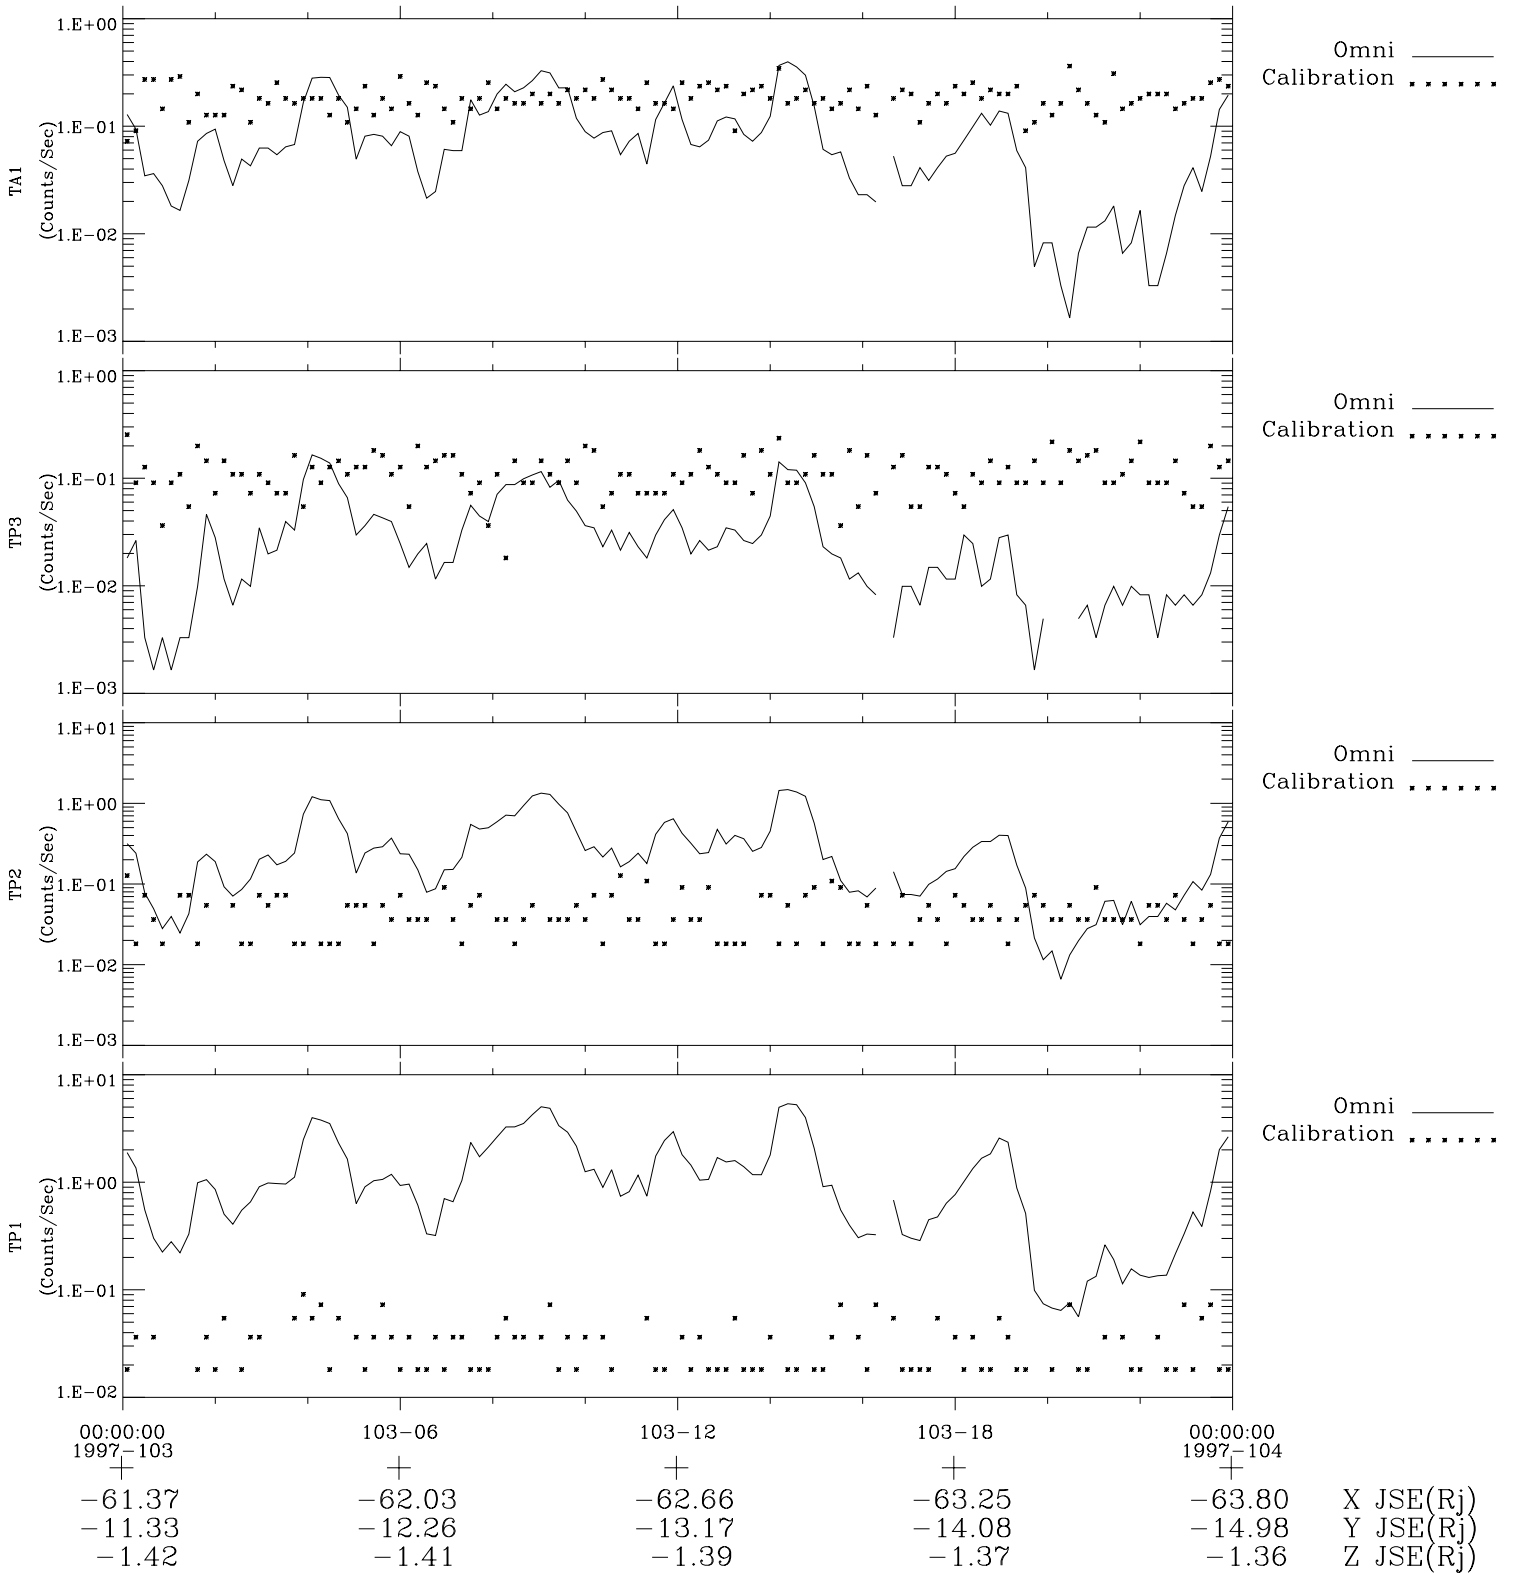

# Galileo EPD Real-Time Omni 97103

Software Version: RTLINE\_OMNI V 1.20  
Data Production: 06-03-00  
Plot Production: Sat Sep 15 03:45:37 2001

- ◇ = Jupiter look direction
- = Corotation look direction