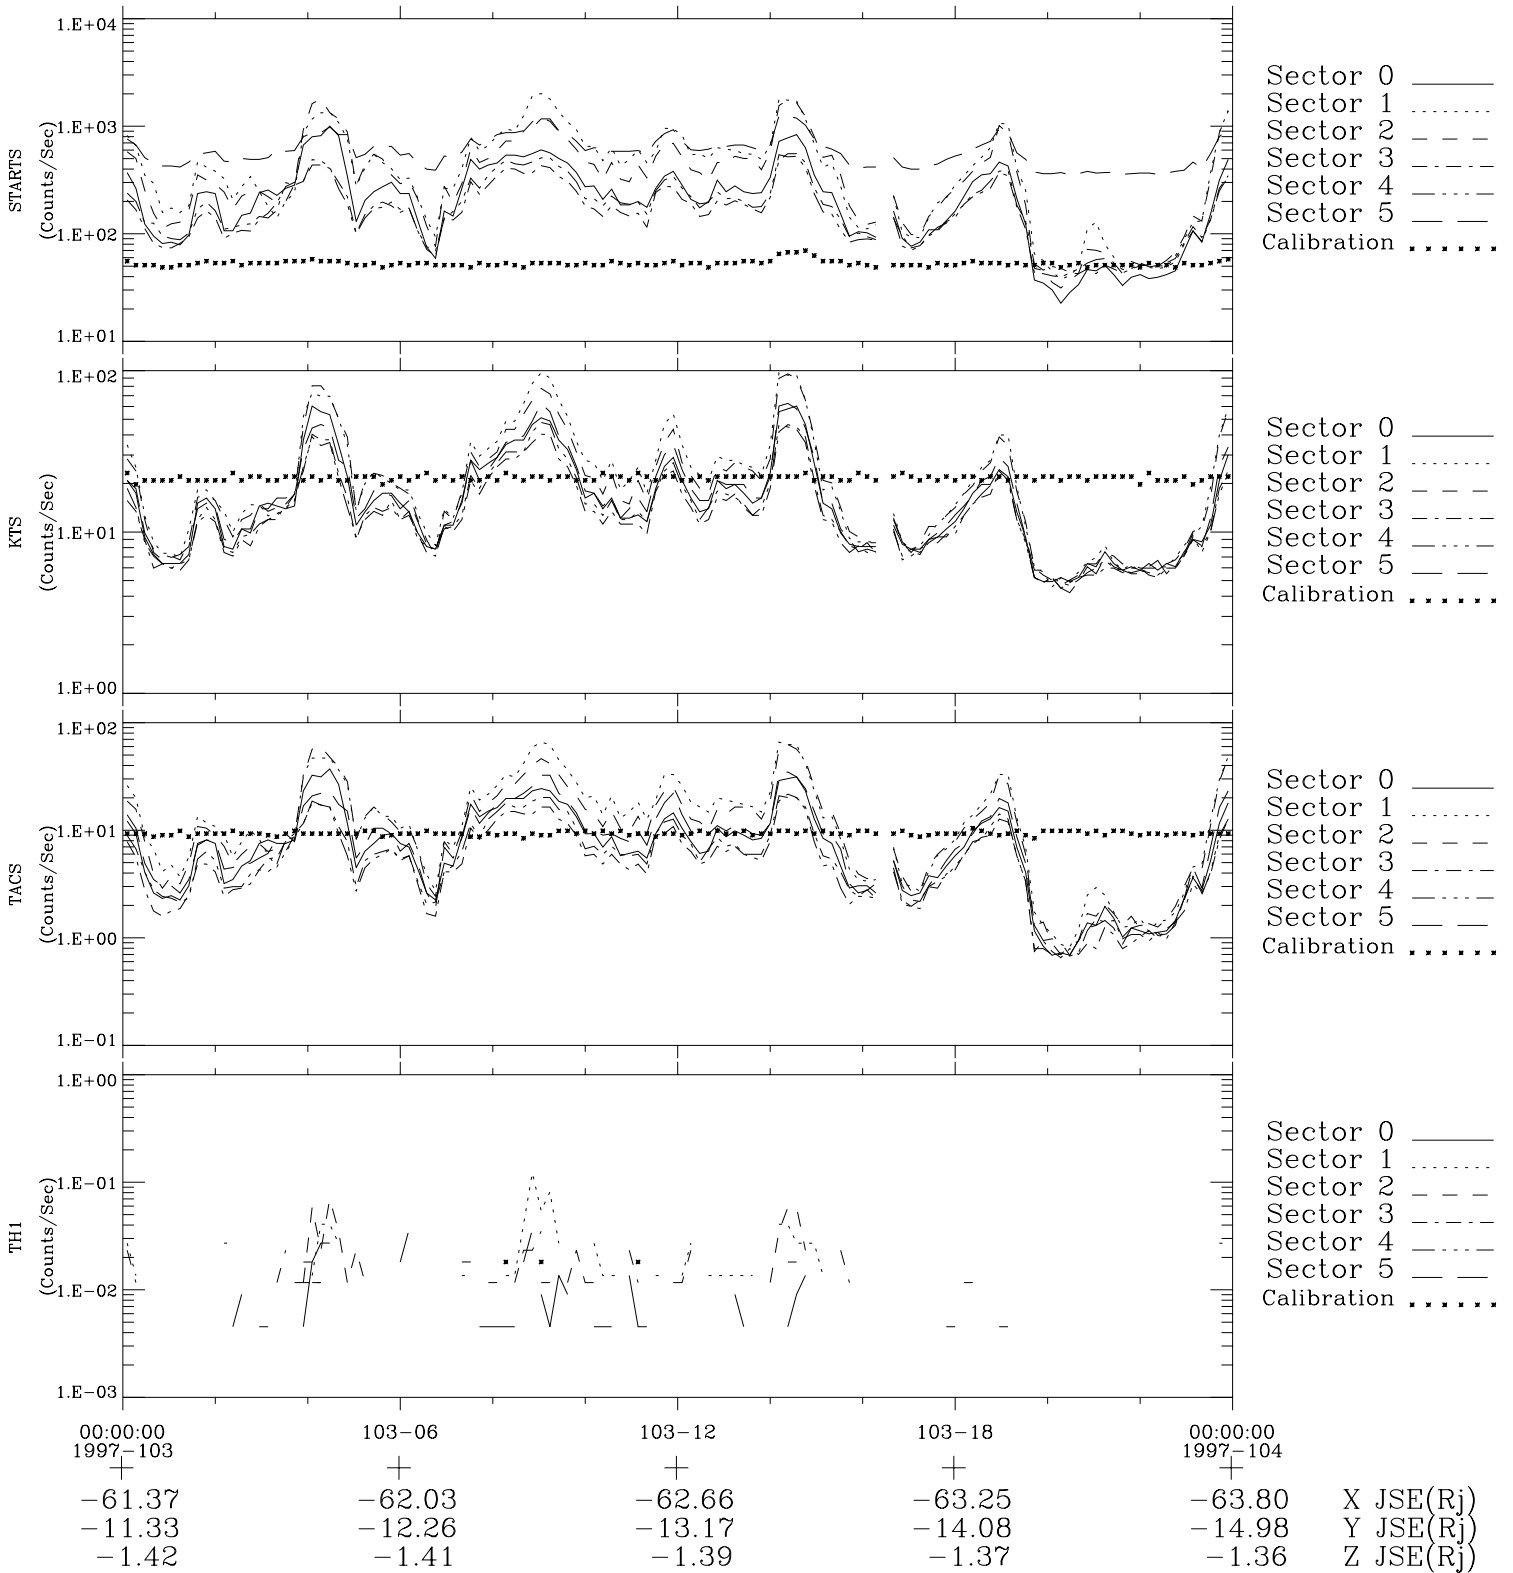

Galileo EPD Real-Time Six-Sector 97103

Software Version: RTLINE_R6 V 1.20
Data Production: 06-03-00
Plot Production: Sat Sep 15 03:45:46 2001

◇ = Jupiter look direction
□ = Corotation look direction