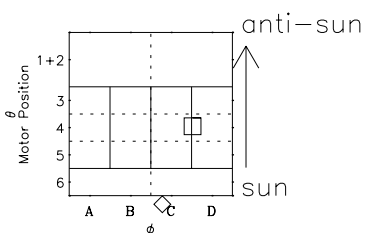

Galileo EPD Real-Time Six-Sector 97103

Software Version: RTLINE_R6 V 1.20
Data Production: 06-03-00
Plot Production: Sat Sep 15 03:45:46 2001

◇ = Jupiter look direction
□ = Corotation look direction